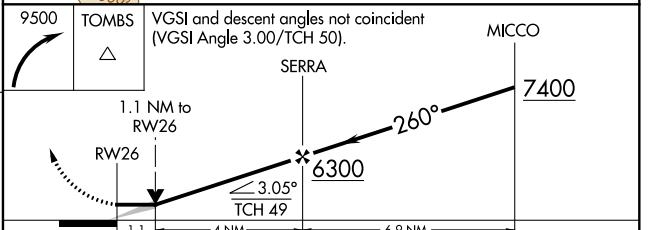

# RNAV (GPS) RWY 26

SIERRA VISTA MUNI-LIBBY AAF (FHU)

RNP APCH.		MISSED APPROACH: Climbing right turn to 9500 direct TOMBS and hold, continue climb-in-hold to 9500.			
<p>Circling NA south of runways 8 and 30.</p>					
ASR/PAR	ATIS	LIBBY AAF GCA*	LIBBY TOWER*	GND CON	UNICOM
	<b>134.75 263.025</b>	<b>127.05 254.35</b>	<b>124.95 (CTAF) 284.75</b>	<b>121.7 268.7</b>	<b>122.95</b>