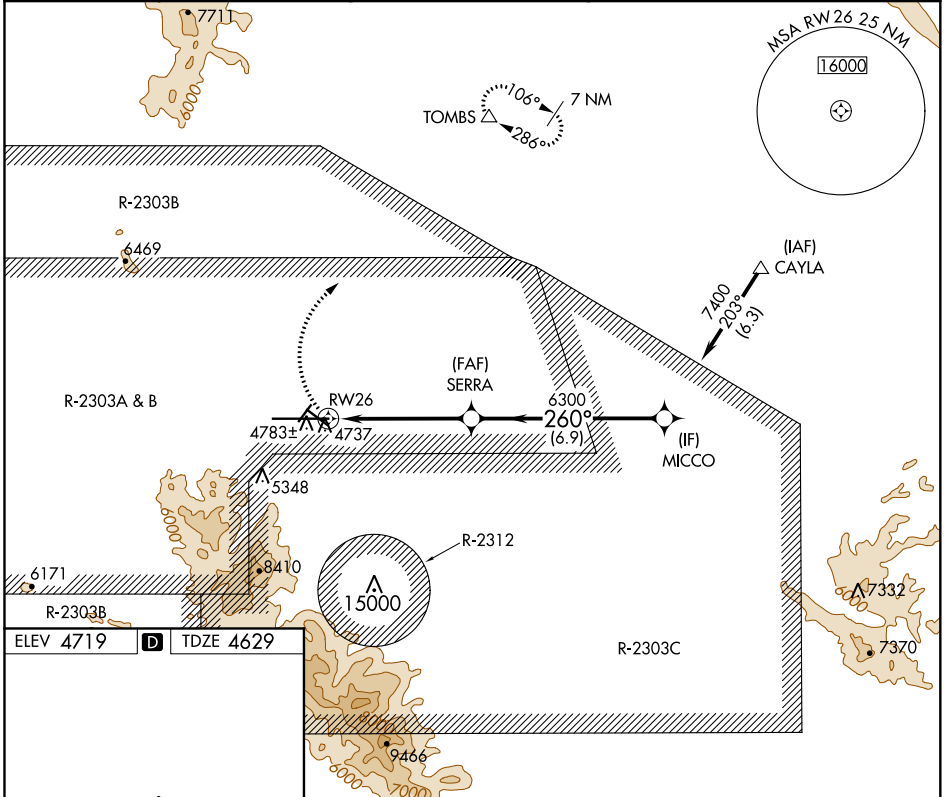

APP CRS  
**260°**

Rwy Idg **12001**  
TDZE **4629**  
Apt Elev **4719**

# RNAV (GPS) RWY 26

SIERRA VISTA MUNI-LIBBY AAF (FHU)

RNP APCH.		MISSED APPROACH: Climbing right turn to 9500 direct TOMBS and hold, continue climb-in-hold to 9500.			
<p>Circling NA south of runways 8 and 30.</p>					
ASR/PAR	ATIS	LIBBY AAF GCA*	LIBBY TOWER*	GND CON	UNICOM
	<b>134.75 263.025</b>	<b>127.05 254.35</b>	<b>124.95 (CTAF) 284.75</b>	<b>121.7 268.7</b>	<b>122.95</b>

CATEGORY	A	B	C	D
INAV MDA	5040-1	411 (400-1)	5040-1¼	411 (400-1¼)
CIRCLING	5160-1 441 (500-1)	5180-1 461 (500-1)	5180-1½ 461 (500-1½)	5280-2 561 (600-2)

SW-4, 08 OCT 2020 to 05 NOV 2020

SW-4, 08 OCT 2020 to 05 NOV 2020