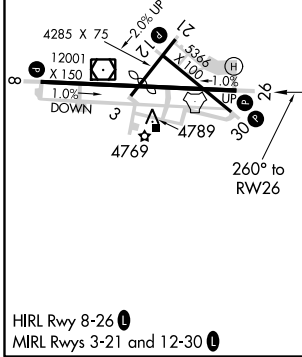

# RNAV (GPS) RWY 26

SIERRA VISTA MUNI-LIBBY AAF (FHU)

RNP APCH.		MISSED APPROACH: Climbing right turn to 9500 direct TOMBS and hold, continue climb-in-hold to 9500.			
<p>Circling NA south of runways 8 and 30.</p>					
ASR/PAR	ATIS	LIBBY AAF GCA*	LIBBY TOWER*	GND CON	UNICOM
	<b>134.75 263.025</b>	<b>127.05 254.35</b>	<b>124.95 (CTAF) 284.75</b>	<b>121.7 268.7</b>	<b>122.95</b>

CATEGORY	A	B	C	D
INAV MDA	5040-1	411 (400-1)	5040-1¼	411 (400-1¼)
CIRCLING	5160-1 441 (500-1)	5180-1 461 (500-1)	5180-1½ 461 (500-1½)	5280-2 561 (600-2)

SW-4, 08 OCT 2020 to 05 NOV 2020

SW-4, 08 OCT 2020 to 05 NOV 2020