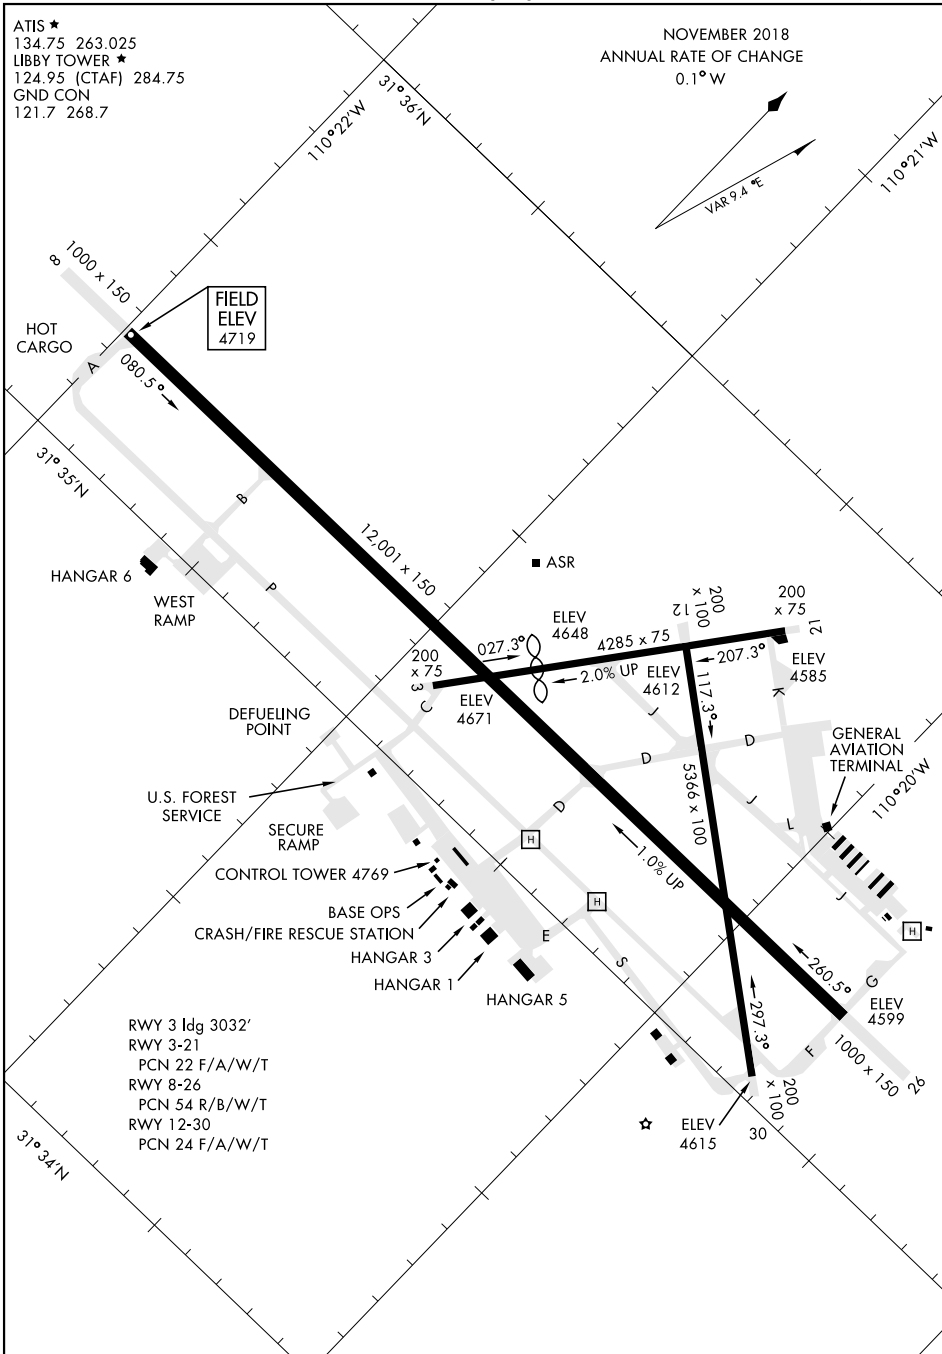

18312

# AIRPORT DIAGRAM

FORT HUACHUCA-SIERRA VISTA/SIERRA VISTA MUNI-LIBBY AAF (KFHU)

AFD-5081 [USA]

FORT HUACHUCA/SIERRA VISTA, ARIZONA

ATIS ★  
 134.75 263.025  
 LIBBY TOWER ★  
 124.95 (CTAF) 284.75  
 GND CON  
 121.7 268.7

NOVEMBER 2018  
 ANNUAL RATE OF CHANGE  
 0.1° W

SW-4, 08 OCT 2020 to 05 NOV 2020

SW-4, 08 OCT 2020 to 05 NOV 2020

# AIRPORT DIAGRAM

FORT HUACHUCA/SIERRA VISTA, ARIZONA

FORT HUACHUCA-SIERRA VISTA/SIERRA VISTA MUNI-LIBBY AAF (KFHU)