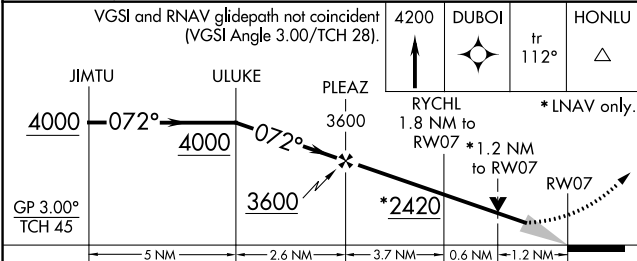

WAAS CH 82116 W07A	APP CRS 072°	Rwy Ldg TDZE Apt Elev 5503 1817 1817
--	------------------------	--

RNAV (GPS) RWY 7

DUBOIS RGNL (DUJ)

RNP APCH.	MISSED APPROACH: Climb to 4200 direct DUBOI and on track 112° to HONLU and hold.
<p>▼</p> <p>▲ For uncompensated Baro-VNAV systems, LNAV/VNAV NA below -20°C or above 54°C.</p>	

ASOS 119.025	CLEVELAND CENTER 126.725 291.65	UNICOM 123.0 (CTAF)
------------------------	---	-------------------------------

CATEGORY	A	B	C	D
LPV DA	2017-3/4		200 (200-3/4)	
LNAV/VNAV DA	2160-1		343 (400-1)	
LNAV MDA	2240-1	423 (500-1)	2240-1 1/4	423 (500-1 1/4)
CIRCLING	2320-1 503 (600-1)	2360-1 543 (600-1)	2380-1 1/2 563 (600-1 1/2)	2620-2 1/2 803 (900-2 1/2)