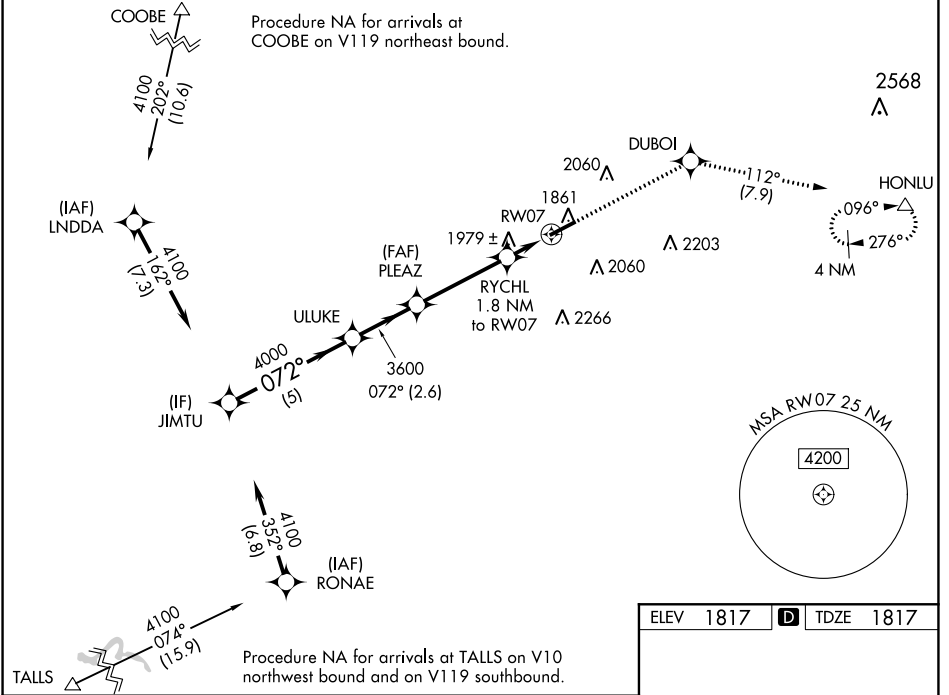

WAAS CH 82116 W07A	APP CRS 072°	Rwy Ldg TDZE Apt Elev 5503 1817 1817
--	------------------------	--

RNAV (GPS) RWY 7

DUBOIS RGNL (DUJ)

RNP APCH.	MISSED APPROACH: Climb to 4200 direct DUBOI and on track 112° to HONLU and hold.
<p>▼</p> <p>▲ For uncompensated Baro-VNAV systems, LNAV/VNAV NA below -20°C or above 54°C.</p>	

ASOS 119.025	CLEVELAND CENTER 126.725 291.65	UNICOM 123.0 (CTAF)
------------------------	---	-------------------------------

CATEGORY	A	B	C	D
LPV DA	2017-3/4		200 (200-3/4)	
LNAV/VNAV DA	2160-1		343 (400-1)	
LNAV MDA	2240-1	423 (500-1)	2240-1 1/4	423 (500-1 1/4)
CIRCLING	2320-1 503 (600-1)	2360-1 543 (600-1)	2380-1 1/2 563 (600-1 1/2)	2620-2 1/2 803 (900-2 1/2)

NE-4, 08 OCT 2020 to 05 NOV 2020

NE-4, 08 OCT 2020 to 05 NOV 2020