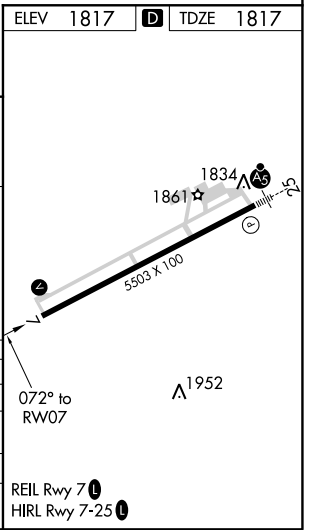

WAAS CH 82116 W07A	APP CRS 072°	Rwy Ldg TDZE Apt Elev 5503 1817 1817
--	------------------------	--

RNAV (GPS) RWY 7

DUBOIS RGNL (DUJ)

RNP APCH.	MISSED APPROACH: Climb to 4200 direct DUBOI and on track 112° to HONLU and hold.
<p>▼</p> <p>▲ For uncompensated Baro-VNAV systems, LNAV/VNAV NA below -20°C or above 54°C.</p>	

ASOS 119.025	CLEVELAND CENTER 126.725 291.65	UNICOM 123.0 (CTAF)
------------------------	---	-------------------------------

CATEGORY	A	B	C	D
LPV DA	2017-3/4		200 (200-3/4)	
LNAV/VNAV DA	2160-1		343 (400-1)	
LNAV MDA	2240-1	423 (500-1)	2240-1 1/4	423 (500-1 1/4)
CIRCLING	2320-1 503 (600-1)	2360-1 543 (600-1)	2380-1 1/2 563 (600-1 1/2)	2620-2 1/2 803 (900-2 1/2)