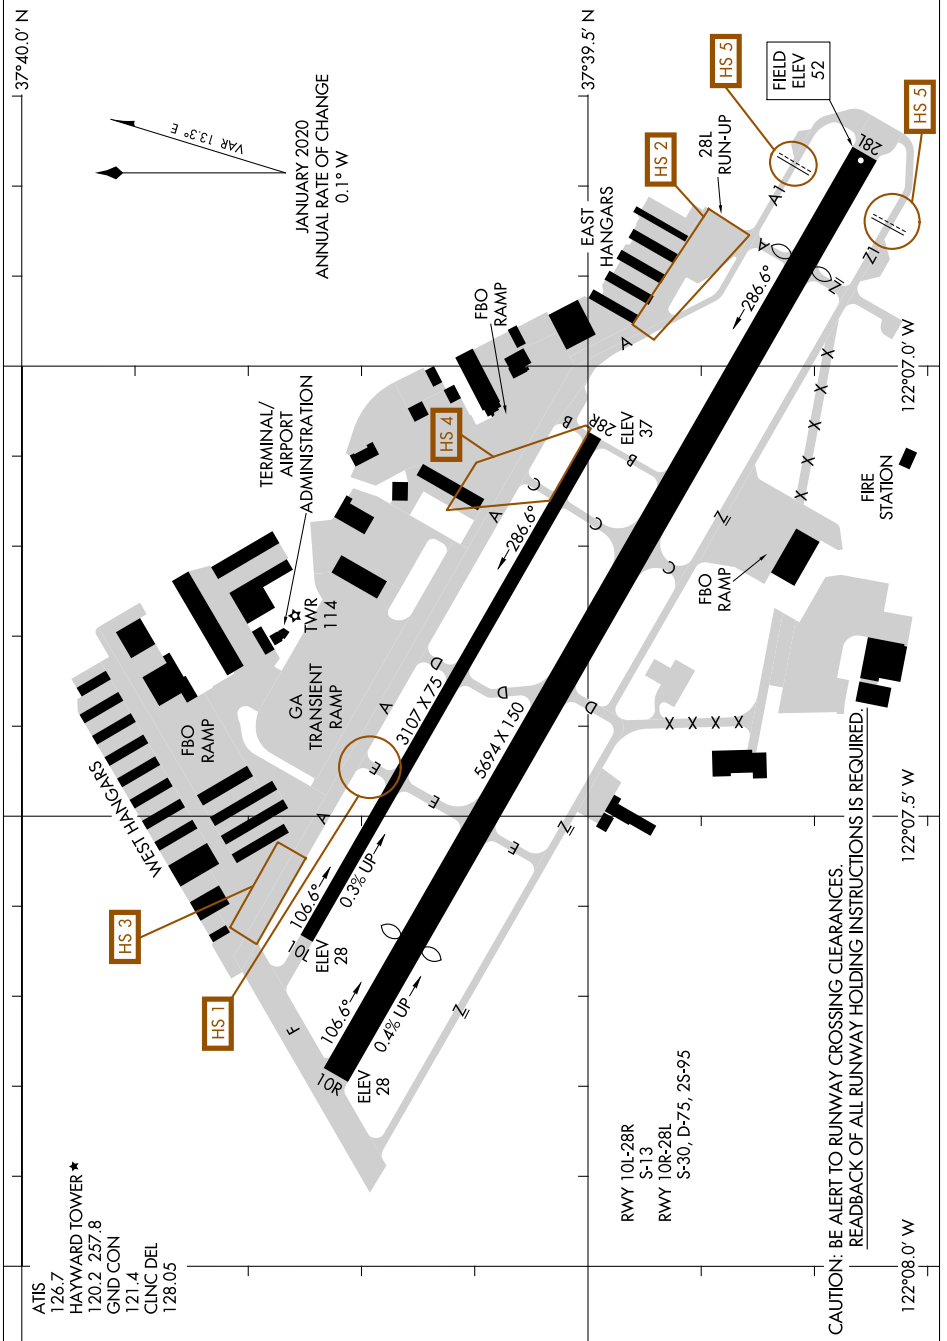

# AIRPORT DIAGRAM

AL-5015 (FAA)

HAYWARD EXECUTIVE (HWD)  
HAYWARD, CALIFORNIA

SW-2, 08 OCT 2020 to 05 NOV 2020

JANUARY 2020  
ANNUAL RATE OF CHANGE  
0.1° W

CAUTION: BE ALERT TO RUNWAY CROSSING CLEARANCES.  
READBACK OF ALL RUNWAY HOLDING INSTRUCTIONS IS REQUIRED.

SW-2, 08 OCT 2020 to 05 NOV 2020