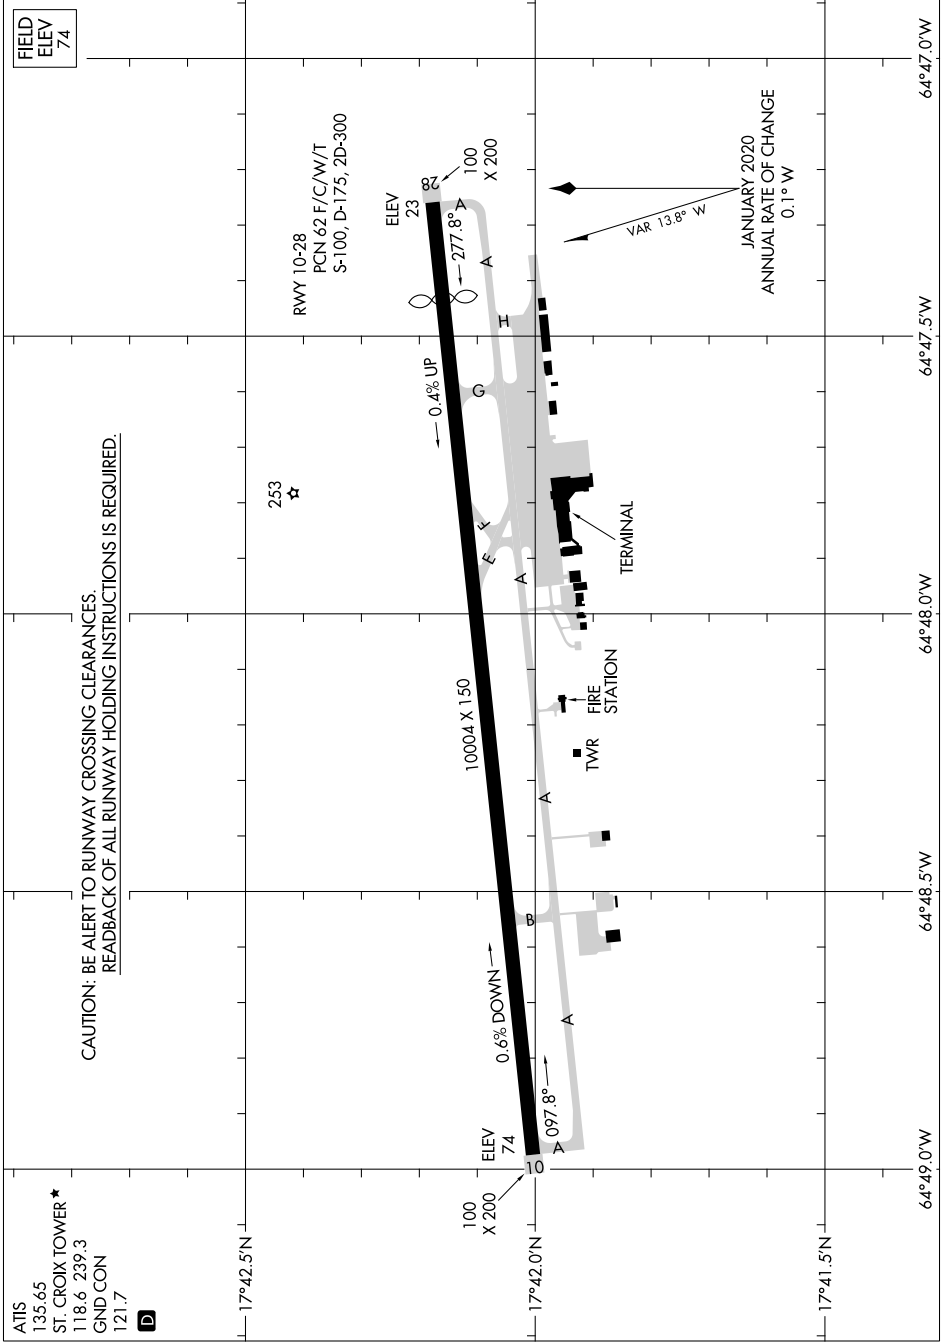

20086

AIRPORT DIAGRAM

AL-5008 (FAA)

HENRY E ROHLSSEN (STX)(TISX)
CHRISTIANSTED, ST. CROIX, VIRGIN ISLANDS

SE-3, 08 OCT 2020 to 05 NOV 2020

SE-3, 08 OCT 2020 to 05 NOV 2020

AIRPORT DIAGRAM

20086