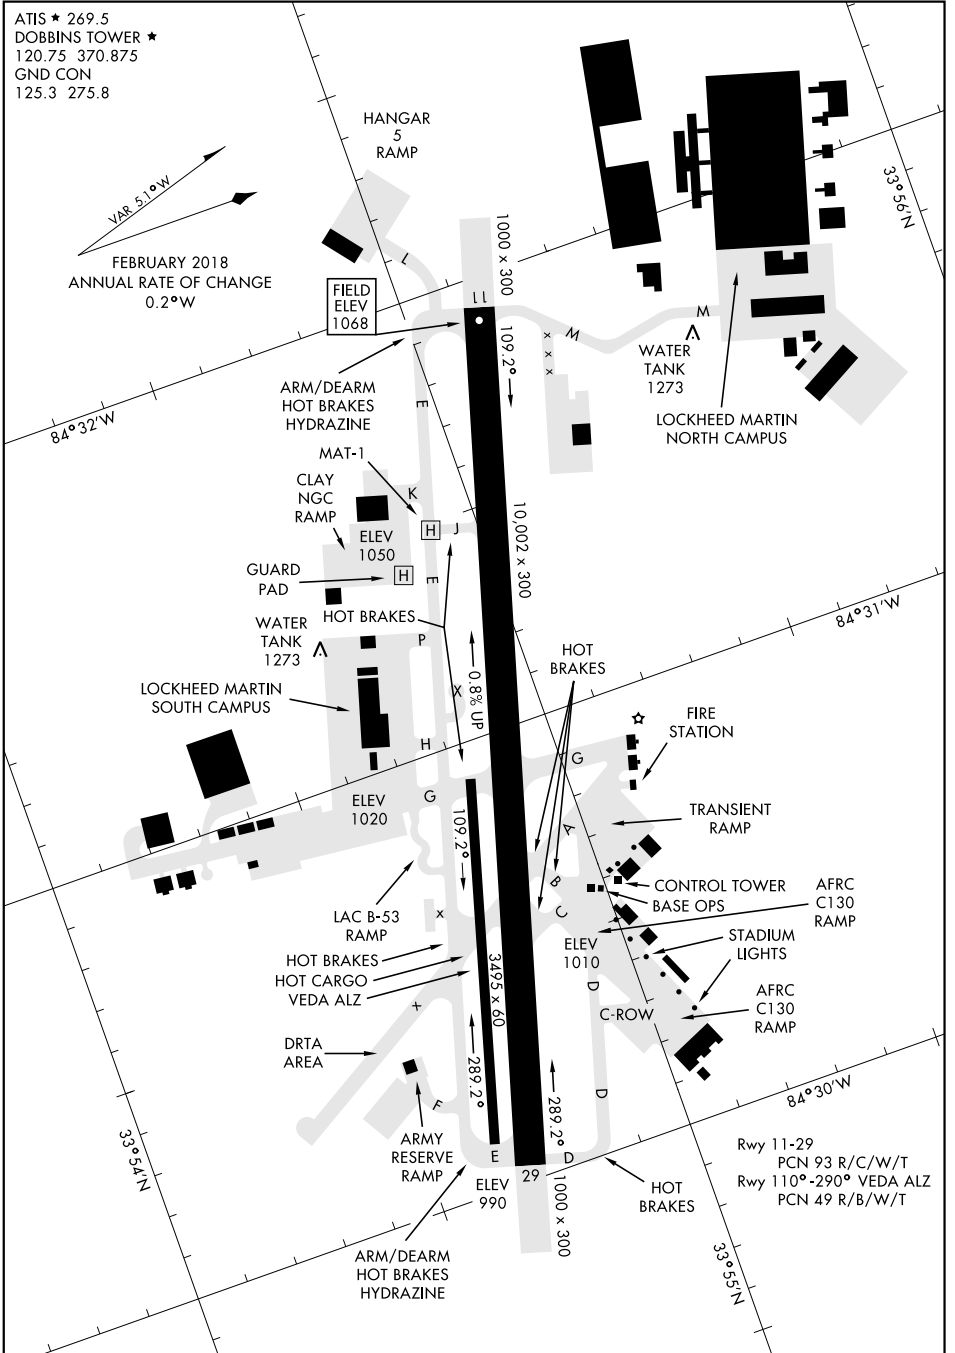

AIRPORT DIAGRAM

AFD-959 [USAF]

DOBBINS ARB (KMGE)

MARIETTA, GEORGIA

ATIS ★ 269.5
 DOBBINS TOWER ★
 120.75 370.875
 GND CON
 125.3 275.8

VAR 5.1°W
 FEBRUARY 2018
 ANNUAL RATE OF CHANGE
 0.2°W

SE-4, 08 OCT 2020 to 05 NOV 2020

SE-4, 08 OCT 2020 to 05 NOV 2020

AIRPORT DIAGRAM

MARIETTA, GEORGIA

DOBBINS ARB (KMGE)