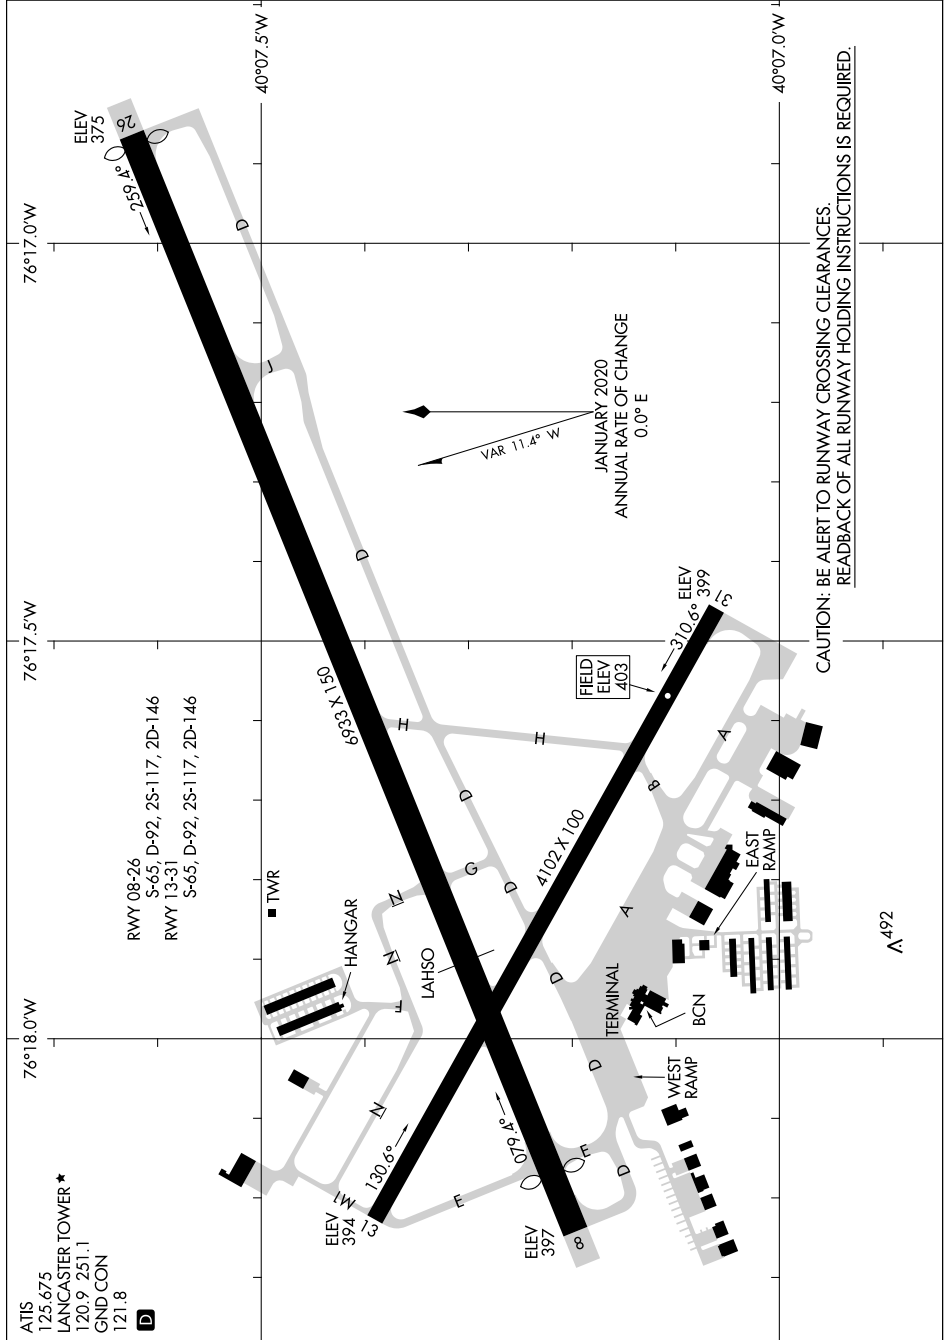

AIRPORT DIAGRAM

AL-927 (FAA)

LANCASTER (LNS)
LANCASTER, PENNSYLVANIA

NE-4, 08 OCT 2020 to 05 NOV 2020

NE-4, 08 OCT 2020 to 05 NOV 2020

AIRPORT DIAGRAM

LANCASTER, PENNSYLVANIA
LANCASTER (LNS)