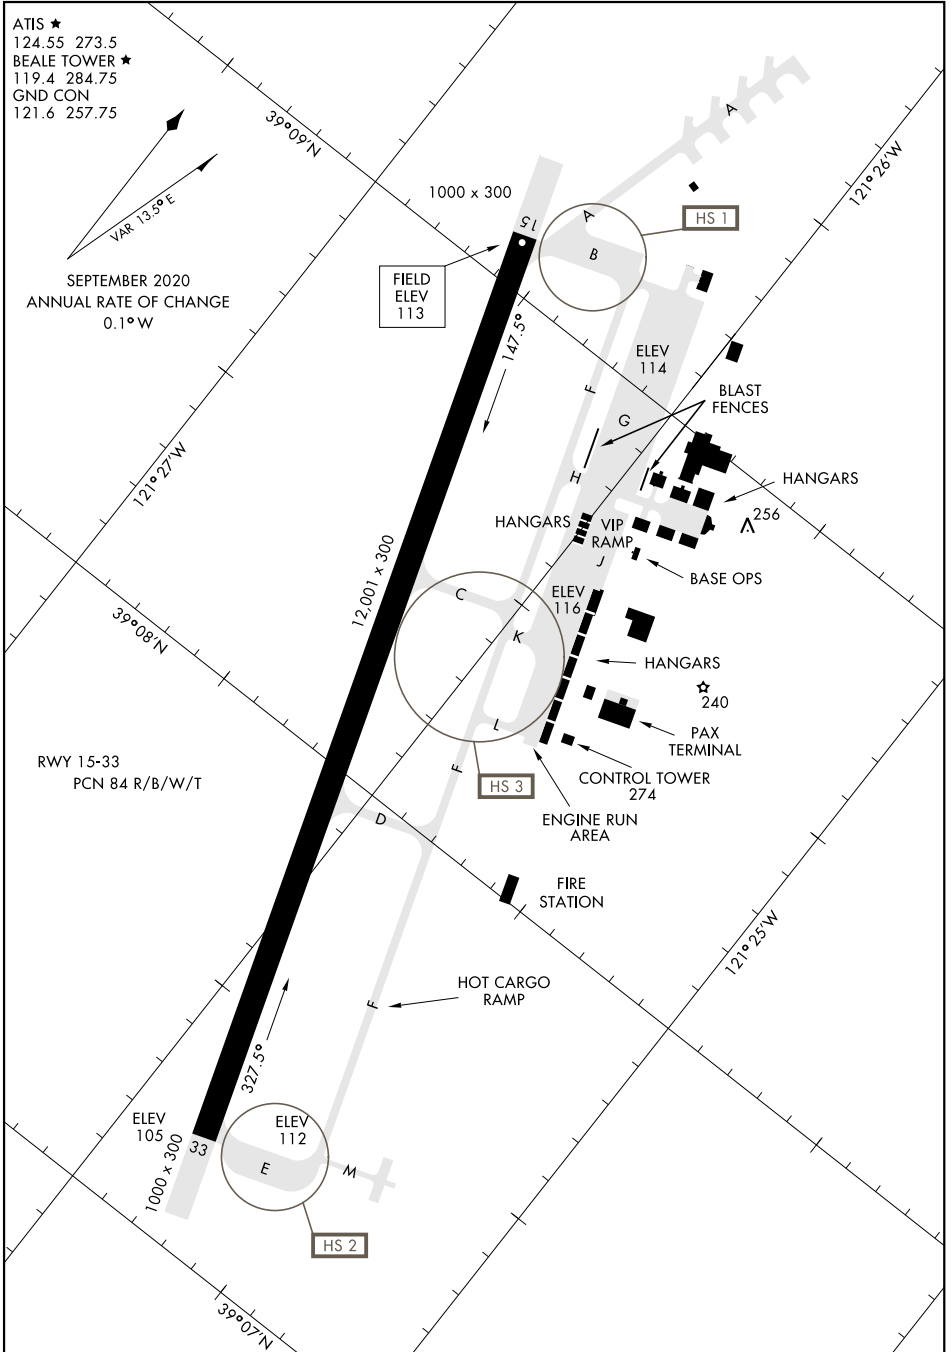

AIRPORT DIAGRAM

AFD-771 [USAF]

BEALE AFB (KBAB)
MARYSVILLE, CALIFORNIA

ATIS ★
 124.55 273.5
 BEALE TOWER ★
 119.4 284.75
 GND CON
 121.6 257.75

SEPTEMBER 2020
 ANNUAL RATE OF CHANGE
 0.1° W

SW-2, 08 OCT 2020 to 05 NOV 2020

SW-2, 08 OCT 2020 to 05 NOV 2020

AIRPORT DIAGRAM

MARYSVILLE, CALIFORNIA
BEALE AFB (KBAB)