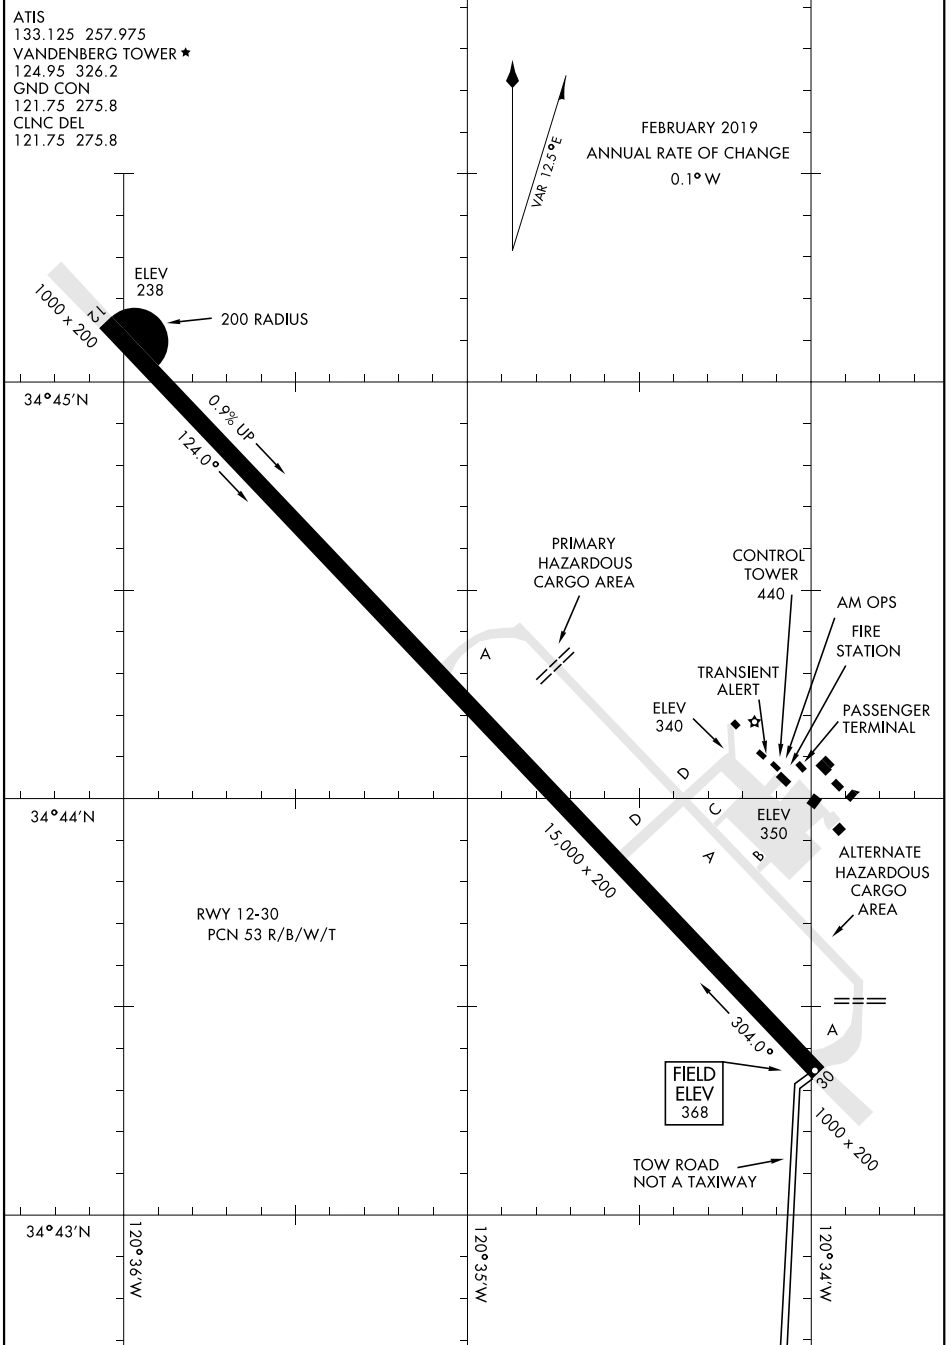

AIRPORT DIAGRAM

AFD-770 [USAF]

VANDENBERG AFB (KVBG)

LOMPOC, CALIFORNIA

ATIS
 133.125 257.975
 VANDENBERG TOWER ★
 124.95 326.2
 GND CON
 121.75 275.8
 CLNC DEL
 121.75 275.8

FEBRUARY 2019
 ANNUAL RATE OF CHANGE
 0.1° W

SW-3, 08 OCT 2020 to 05 NOV 2020

SW-3, 08 OCT 2020 to 05 NOV 2020

AIRPORT DIAGRAM

LOMPOC, CALIFORNIA
VANDENBERG AFB (KVBG)