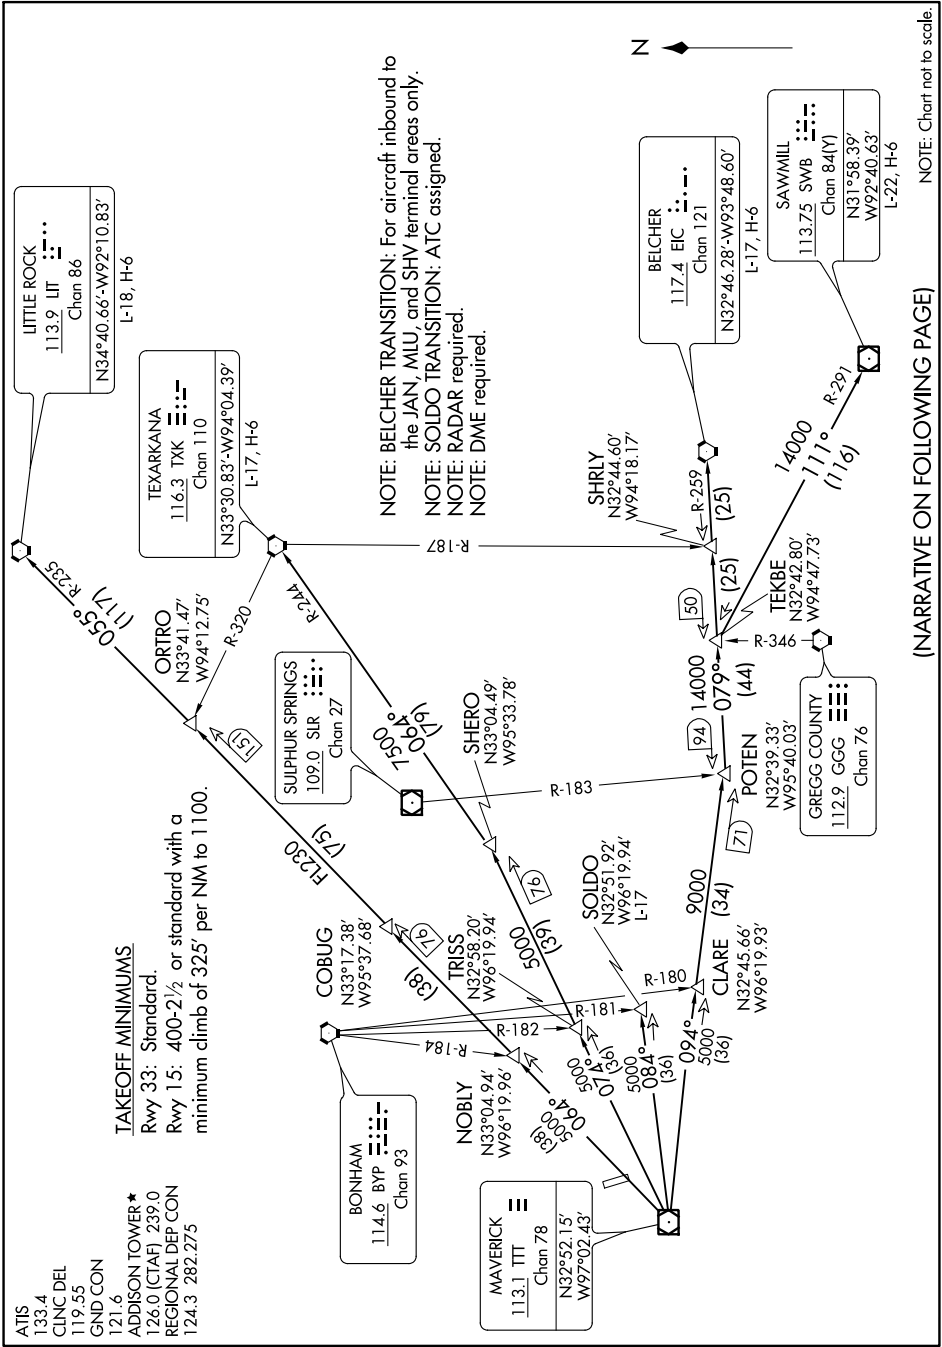

DALLAS SIX DEPARTURE

DALLAS, TEXAS

SC-2, 08 OCT 2020 to 05 NOV 2020

(NARRATIVE ON FOLLOWING PAGE)

NOTE: Chart not to scale.

SC-2, 08 OCT 2020 to 05 NOV 2020

DALLAS SIX DEPARTURE

(DALL6.TTT) 21MAY20

DALLAS, TEXAS

ADDISON (ADS)