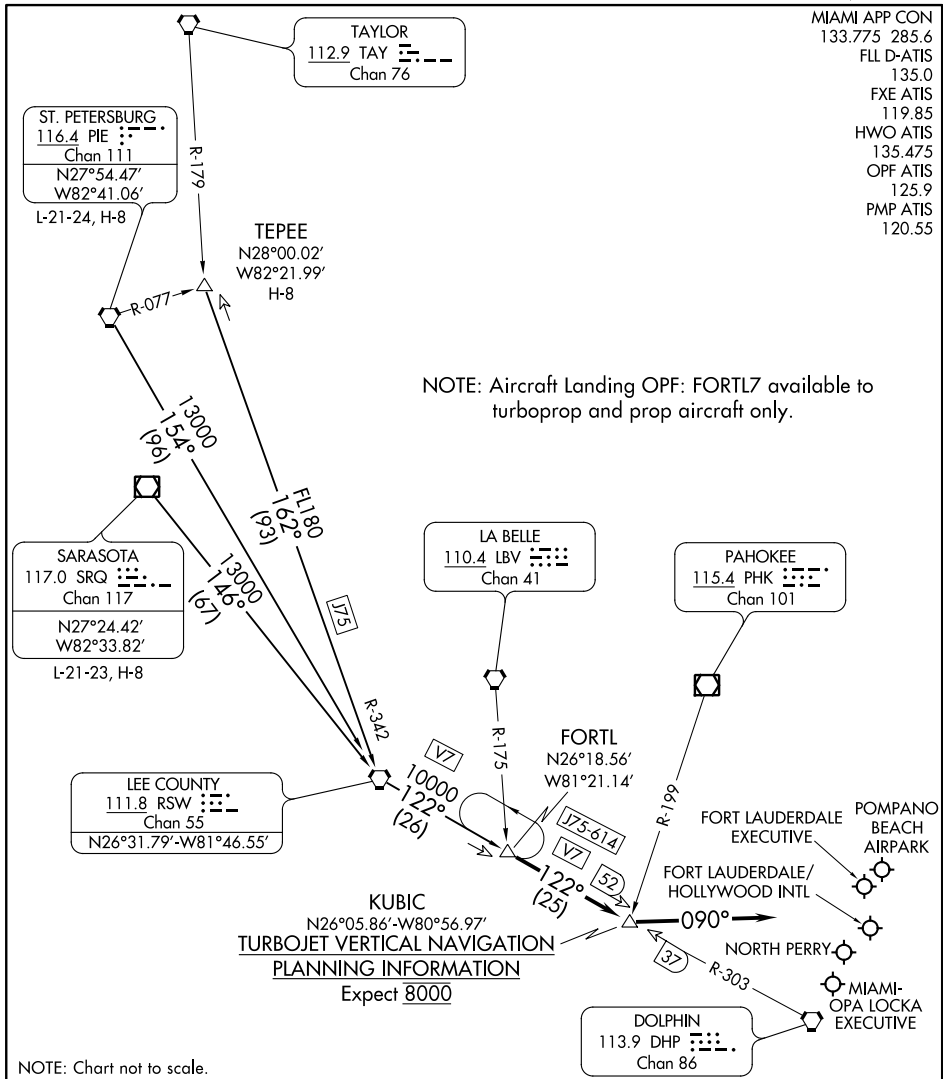

FORTL SEVEN ARRIVAL

FORT LAUDERDALE, FLORIDA

SE-3, 08 OCT 2020 to 05 NOV 2020

SE-3, 08 OCT 2020 to 05 NOV 2020

NOTE: Chart not to scale.

ARRIVAL ROUTE DESCRIPTION

ST. PETERSBURG TRANSITION (PIE.FORTL7): From over PIE VORTAC on PIE R-154 to RSW VORTAC, then on RSW R-122 to FORTL INT. Thence. . . .

SARASOTA TRANSITION (SRQ.FORTL7): From over SRQ VOR/DME on SRQ R-146 to RSW VORTAC, then on RSW R-122 to FORTL INT. Thence. . . .

TEPEE TRANSITION (TEPEE.FORTL7): From over TEPEE INT on J75 and RSW R-342 to RSW VORTAC, then on RSW R-122 to FORTL INT. Thence. . . .

. . . . From over FORTL INT on RSW R-122 to KUBIC INT, then heading 090°.
Expect RADAR vectors to final approach course.

FORTL SEVEN ARRIVAL

FORT LAUDERDALE, FLORIDA