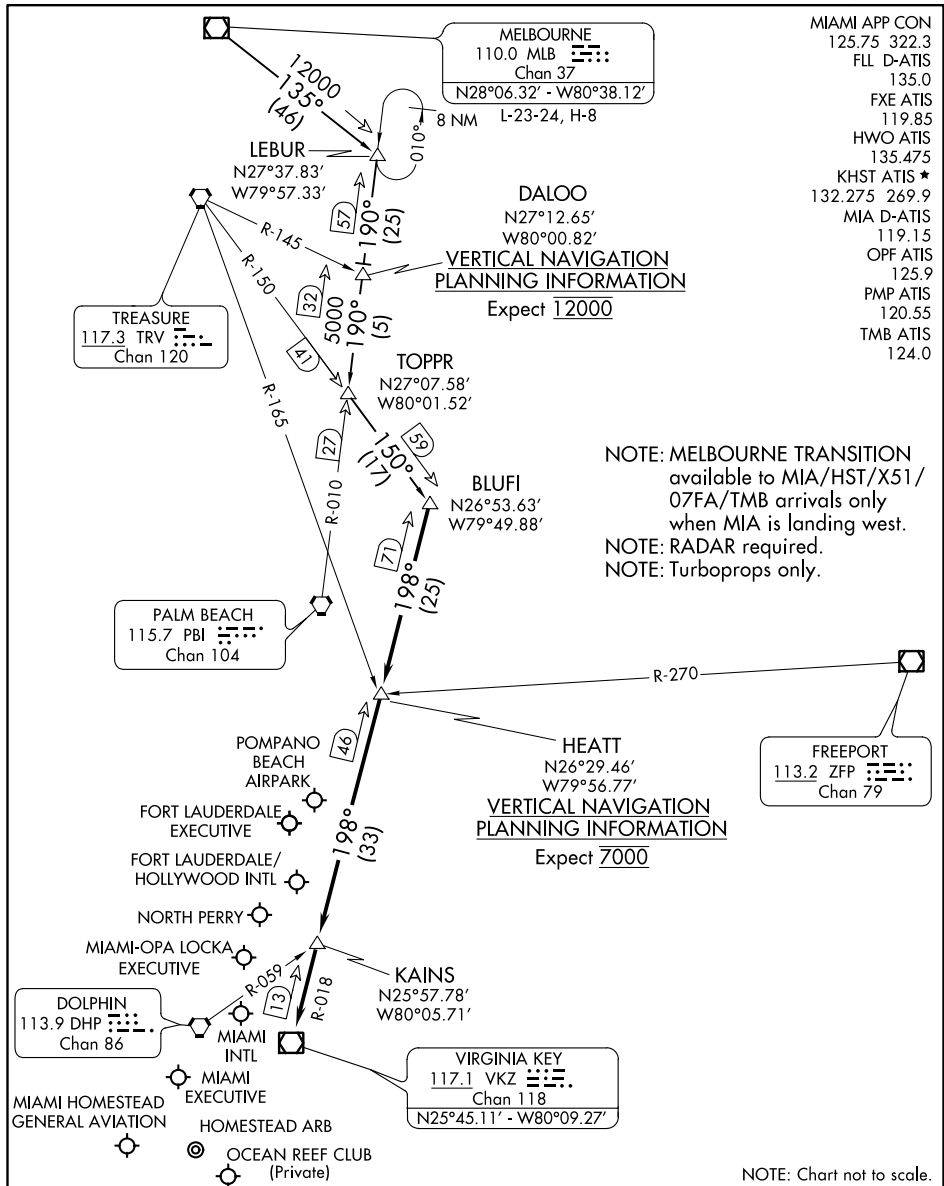

BLUF1 FOUR ARRIVAL

FORT LAUDERDALE, FLORIDA

SE-3, 08 OCT 2020 to 05 NOV 2020

SE-3, 08 OCT 2020 to 05 NOV 2020

MELBOURNE TRANSITION (MLB.BLUF14): From over MLB VOR/DME on MLB R-135 to LEBUR INT/MLB 46 DME, then on PBI R-010 to TOPPR INT/PBI 30 DME, then on TRV R-150 to BLUFI INT. Thence . . .
 . . . from over BLUFI INT/VKZ 71 DME on VKZ R-018 to HEATT INT/VKZ 46 DME, then on VKZ R-018 to KAINS INT, then on VKZ R-018 to VKZ VOR/DME. Expect RADAR vectors to final approach course after KAINS INT.

BLUF1 FOUR ARRIVAL

(BLUF1.BLUF14) 22JUN17

FORT LAUDERDALE, FLORIDA