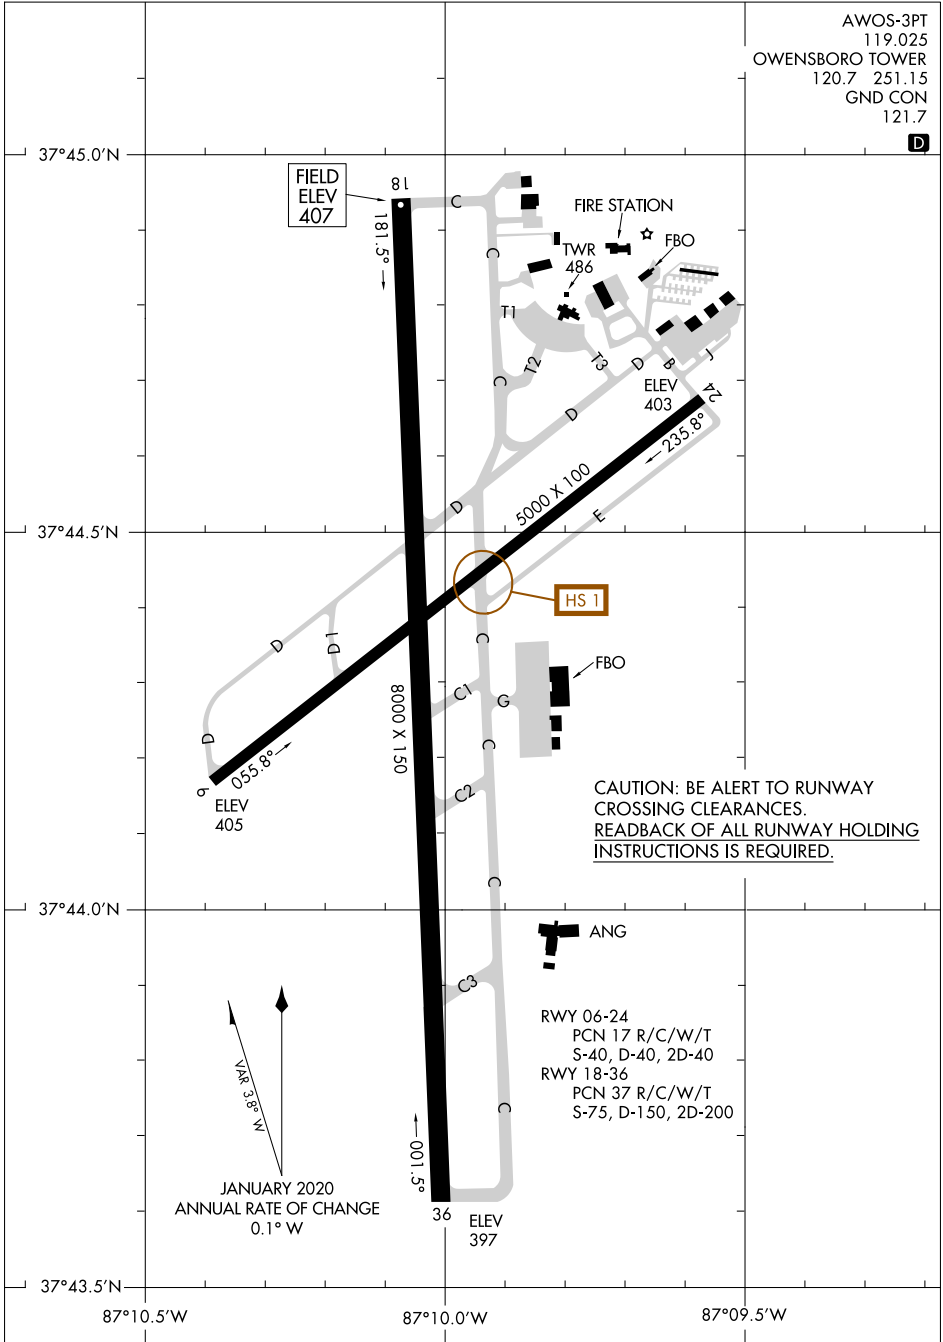

AIRPORT DIAGRAM

OWENSBORO-DAVISS COUNTY RGNL (OWB)
AL-707 (FAA) OWENSBORO, KENTUCKY

AWOS-3PT
119.025
OWENSBORO TOWER
120.7 251.15
GND CON
121.7

D

SE-1, 08 OCT 2020 to 05 NOV 2020

SE-1, 08 OCT 2020 to 05 NOV 2020

AIRPORT DIAGRAM

OWENSBORO, KENTUCKY
OWENSBORO-DAVISS COUNTY RGNL (OWB)