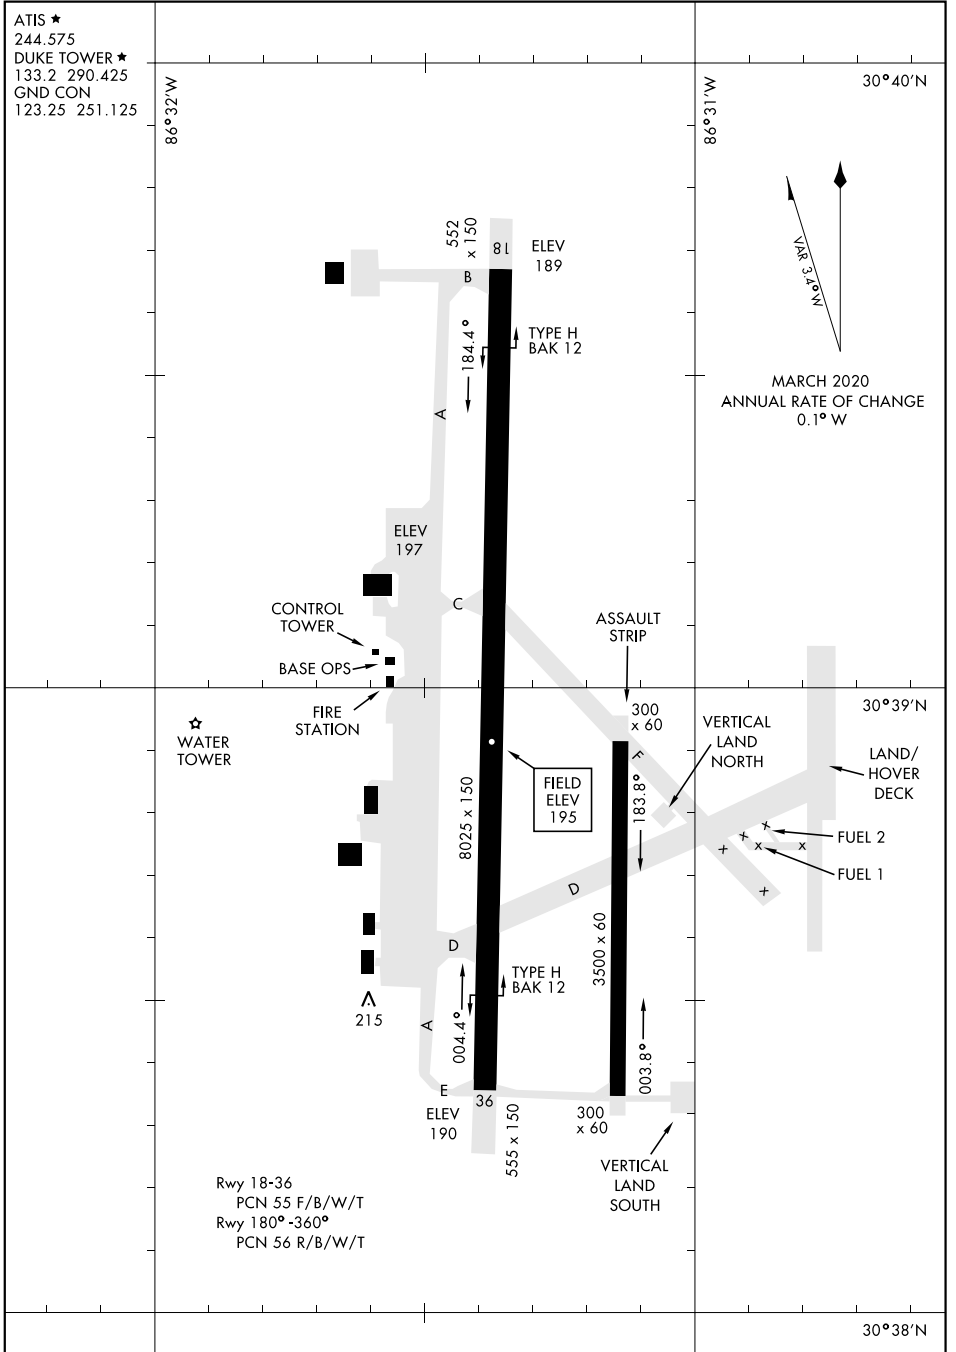

AIRPORT DIAGRAM

AFD-699 [USAF]

DUKE FLD (EGLIN AF AUX NR3) (KEGI)

VALPARAISO, FLORIDA

ATIS ★
 244.575
 DUKE TOWER ★
 133.2 290.425
 GND CON
 123.25 251.125

86°32'W

86°31'W

30°40'N

MARCH 2020
 ANNUAL RATE OF CHANGE
 0.1° W

SE-3, 08 OCT 2020 to 05 NOV 2020

SE-3, 08 OCT 2020 to 05 NOV 2020

30°39'N

30°38'N

AIRPORT DIAGRAM

VALPARAISO, FLORIDA

DUKE FLD (EGLIN AF AUX NR3) (KEGI)