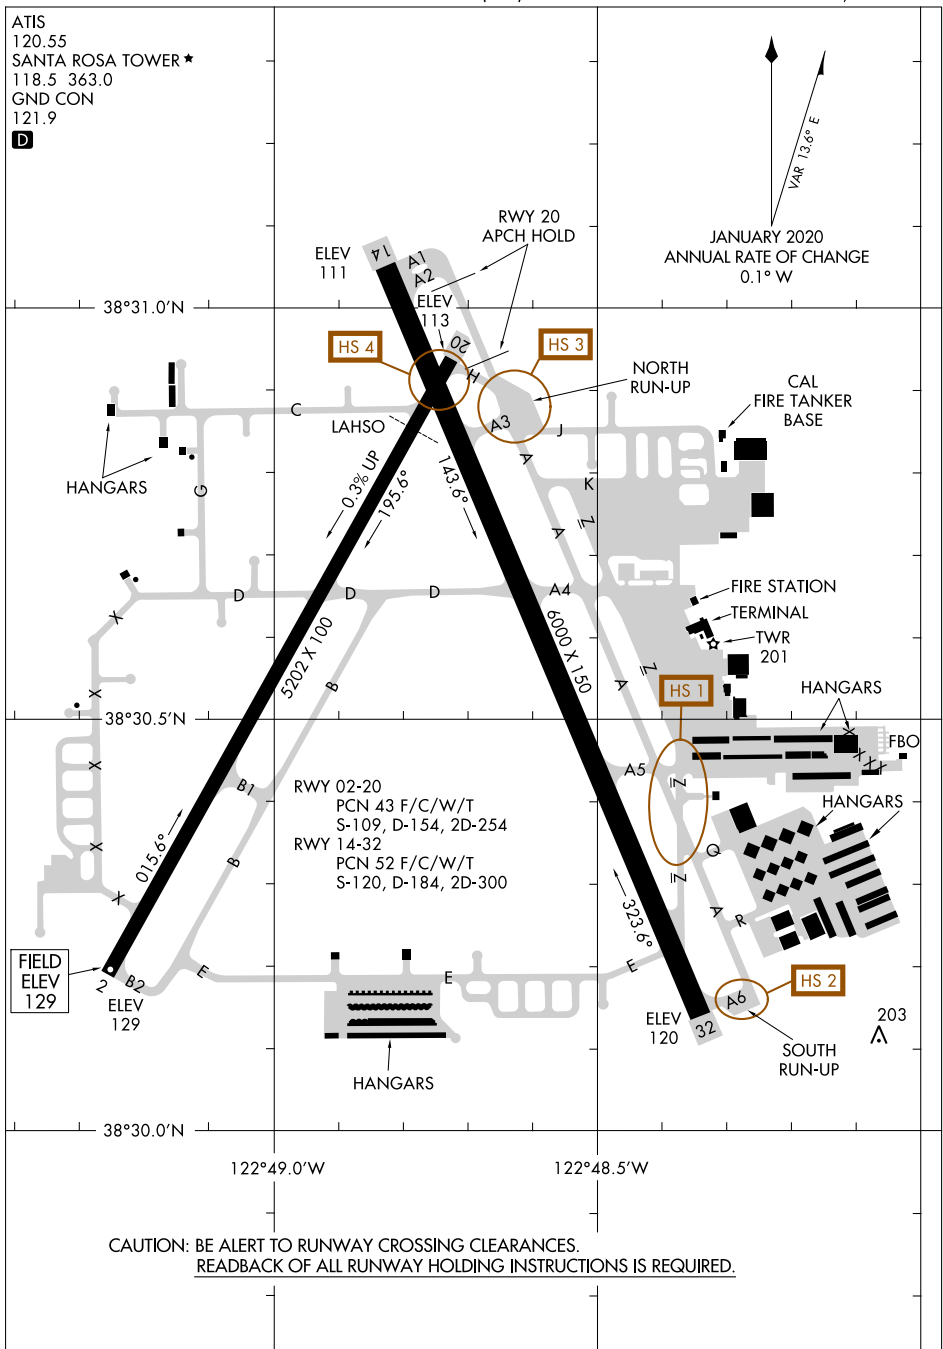

AIRPORT DIAGRAM

ATIS
 120.55
 SANTA ROSA TOWER ★
 118.5 363.0
 GND CON
 121.9
D

SW-2, 08 OCT 2020 to 05 NOV 2020

SW-2, 08 OCT 2020 to 05 NOV 2020

CAUTION: BE ALERT TO RUNWAY CROSSING CLEARANCES.
 READBACK OF ALL RUNWAY HOLDING INSTRUCTIONS IS REQUIRED.