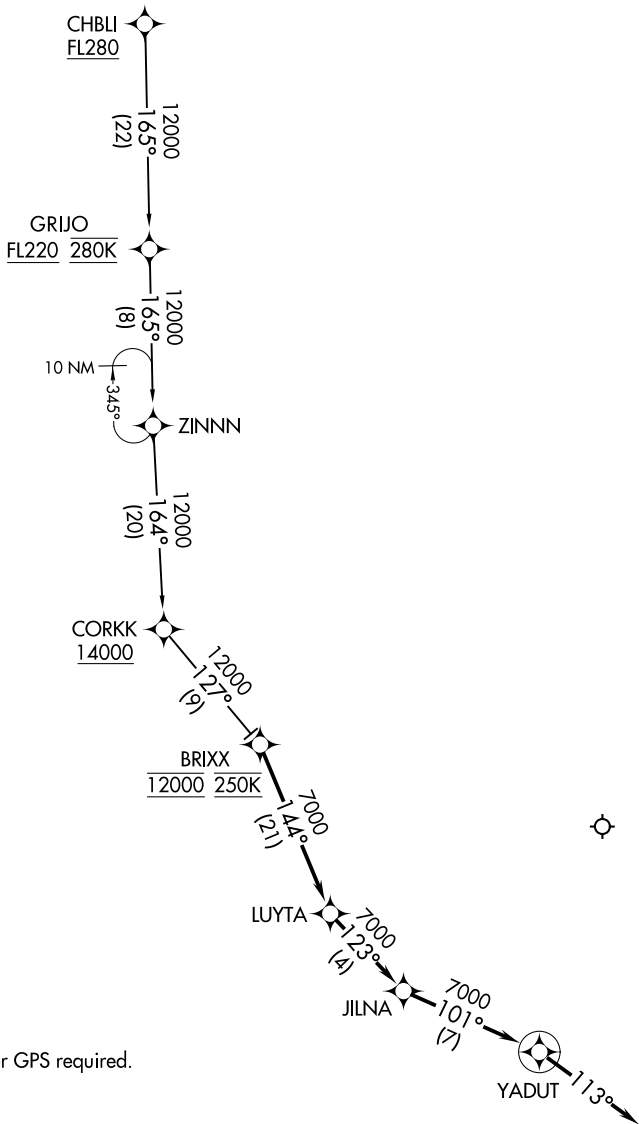

(BRXX.BRXX2) 17173

BRXX TWO ARRIVAL (RNAV)

AL-693 (FAA)

NORMAN Y MINETA SAN JOSE INTL (SJC)
SAN JOSE, CALIFORNIA

OAKLAND CENTER
125.85 323.0
NORCAL APP CON
133.95 317.6
D-ATIS
126.95
SAN JOSE TOWER ★
124.0 257.6
GND CON
121.7

NOTE: RADAR required.
NOTE: RNAV 1.
NOTE: DME/DME/IRU or GPS required.

NOTE: Chart not to scale.

ARRIVAL ROUTE DESCRIPTION

CHBLI TRANSITION (CHBLI.BRXX2)

From BRXX on track 144° to LUYTA, then on track 123° to JILNA, then on track 101° to YADUT, then on track 113°. Expect RADAR vectors to final approach course.

BRXX TWO ARRIVAL (RNAV)

(BRXX.BRXX2) 21JUL16

SAN JOSE, CALIFORNIA
NORMAN Y MINETA SAN JOSE INTL (SJC)

SW-2, 08 OCT 2020 to 05 NOV 2020

SW-2, 08 OCT 2020 to 05 NOV 2020