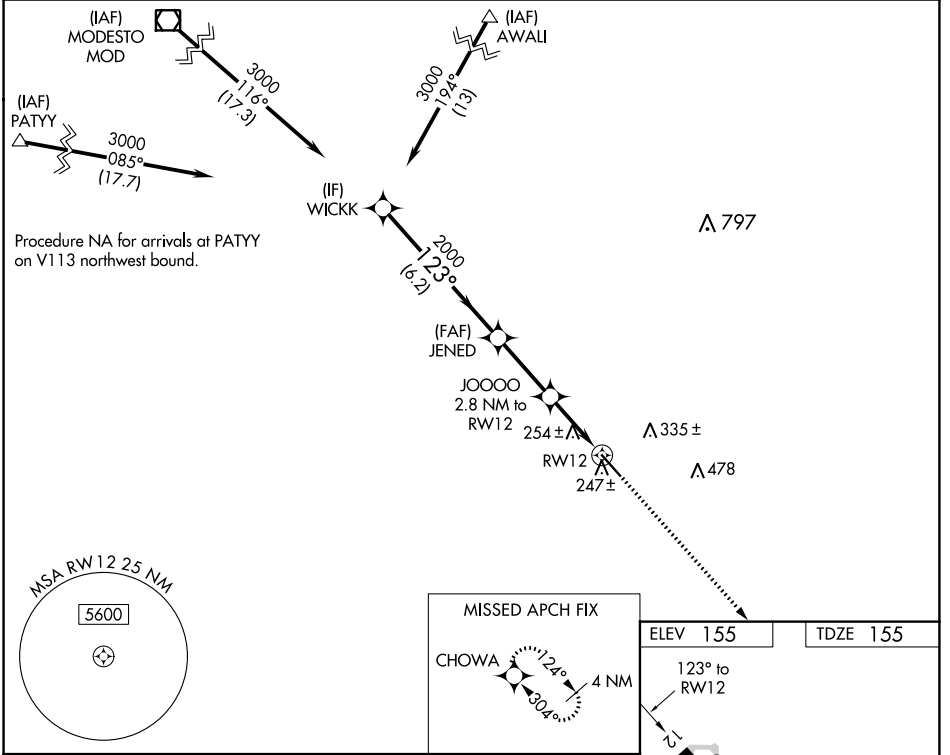

WAAS CH <b>93923</b> <b>W12A</b>	APP CRS <b>123°</b>	Rwy Idg TDZE <b>155</b> Apt Elev <b>155</b>	<b>5914</b>
--	------------------------	---	-------------

# RNAV (GPS) RWY 12

MERCED RGNL/MACREADY FIELD (MCE)

RNP APCH.		MISSED APPROACH: Climb to 3600 direct CHOWA and hold.
ASOS <b>132.175</b>	NORCAL APP CON <b>120.95 269.45</b>	UNICOM <b>122.7 (CTAF) 0</b>

CATEGORY	A	B	C	D
LPV DA		405-3/4	250 (300-3/4)	
LNNAV/VNAV DA		434-7/8	279 (300-7/8)	
LNNAV MDA		520-1	365 (400-1)	

SW-2, 08 OCT 2020 to 05 NOV 2020

SW-2, 08 OCT 2020 to 05 NOV 2020