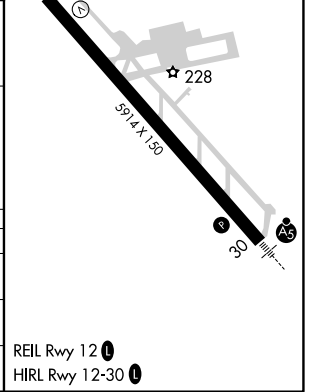

SW-2, 08 OCT 2020 to 05 NOV 2020

SW-2, 08 OCT 2020 to 05 NOV 2020