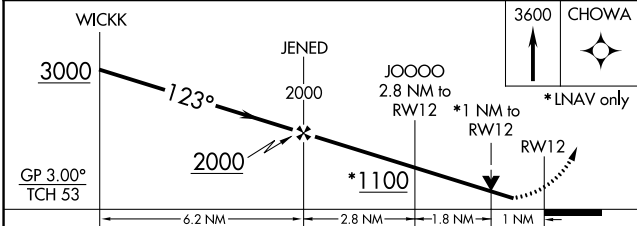

WAAS CH <b>93923</b> <b>W12A</b>	APP CRS <b>123°</b>	Rwy Idg TDZE <b>155</b> Apt Elev <b>155</b>	<b>5914</b>
--	------------------------	---	-------------

# RNAV (GPS) RWY 12

MERCED RGNL/MACREADY FIELD (MCE)

RNP APCH.		MISSED APPROACH: Climb to 3600 direct CHOWA and hold.
ASOS <b>132.175</b>	NORCAL APP CON <b>120.95 269.45</b>	UNICOM <b>122.7 (CTAF) 0</b>

CATEGORY	A	B	C	D
LPV DA		405-3/4	250 (300-3/4)	
LNNAV/VNAV DA		434-7/8	279 (300-7/8)	
LNNAV MDA		520-1	365 (400-1)	

SW-2, 08 OCT 2020 to 05 NOV 2020

SW-2, 08 OCT 2020 to 05 NOV 2020