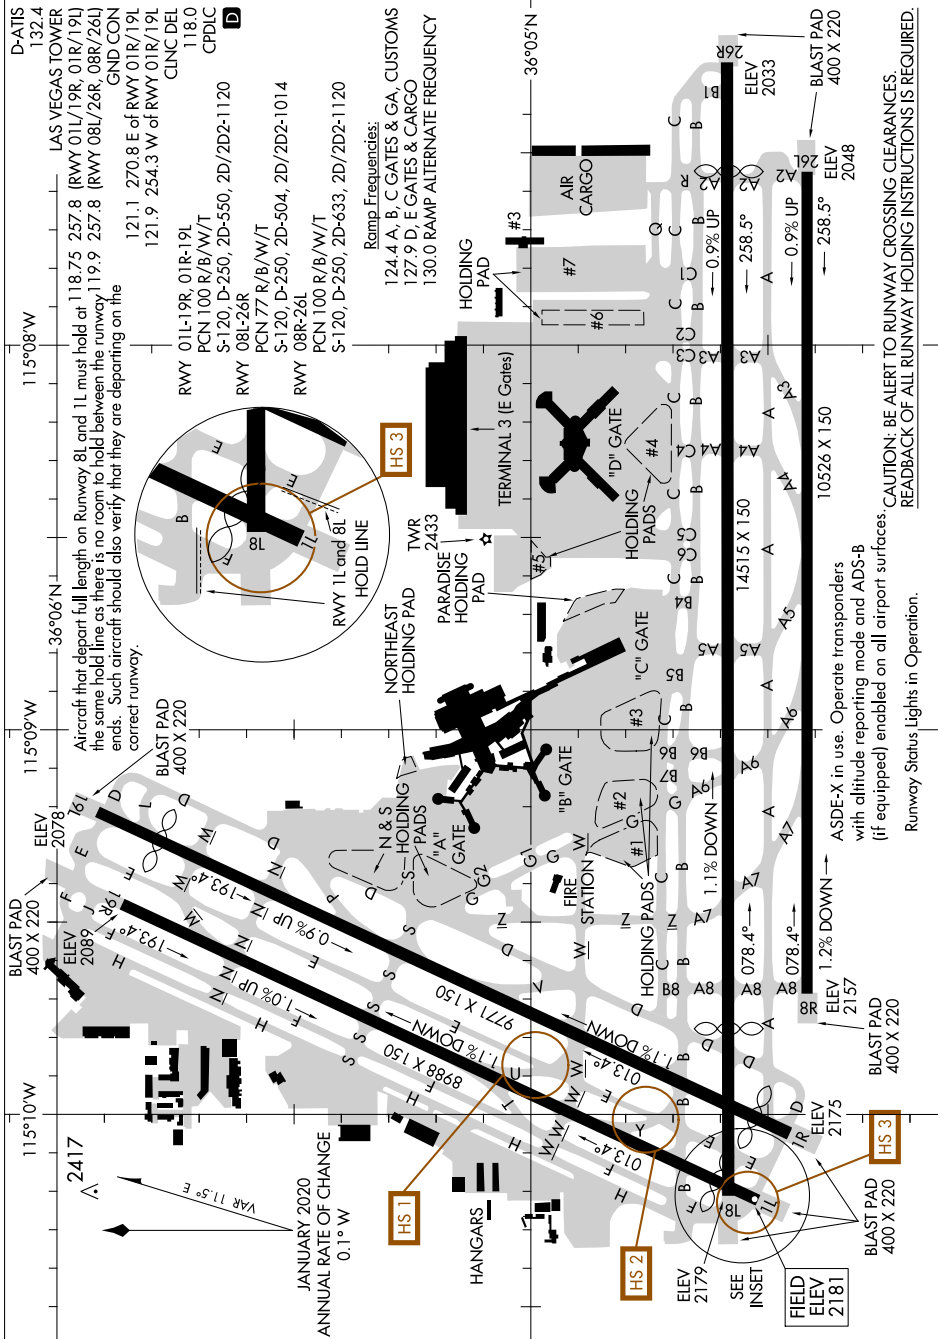

# AIRPORT DIAGRAM

AL-662 (FAA)

MC CARRAN INTL (LAS)  
LAS VEGAS, NEVADA

0200 \ 08 OCT 2020 to 05 NOV 2020 '4-WS

# AIRPORT DIAGRAM

LAS VEGAS, NEVADA  
MC CARRAN INTL (LAS)

SW-4, 08 OCT 2020 to 05 NOV 2020