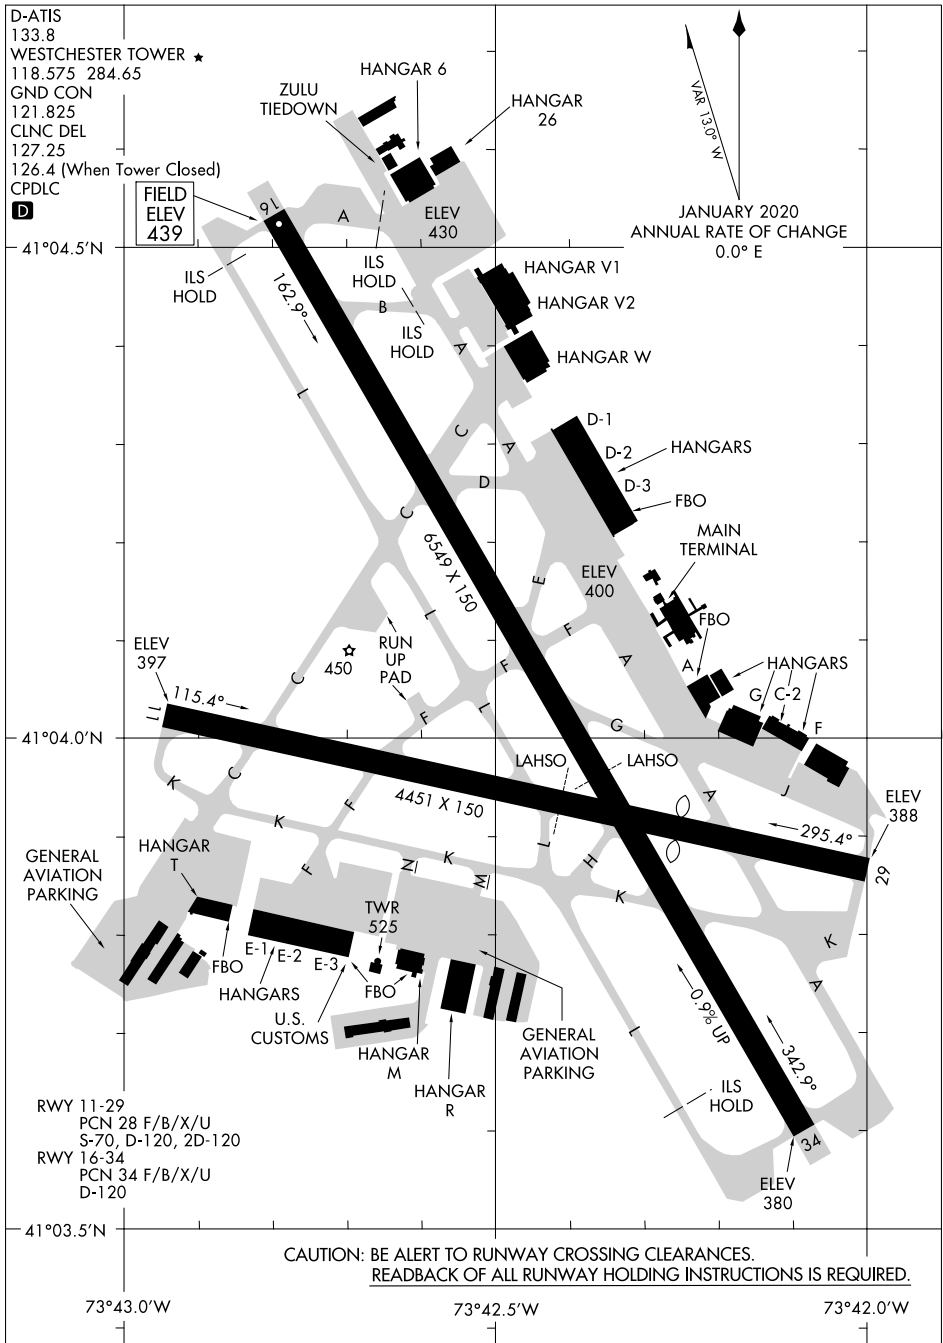

AIRPORT DIAGRAM

AL-651 (FAA)

WESTCHESTER COUNTY (HPN)
WHITE PLAINS, NEW YORK

NE-2, 08 OCT 2020 to 05 NOV 2020

NE-2, 08 OCT 2020 to 05 NOV 2020

AIRPORT DIAGRAM

WESTCHESTER COUNTY (HPN)
WHITE PLAINS, NEW YORK