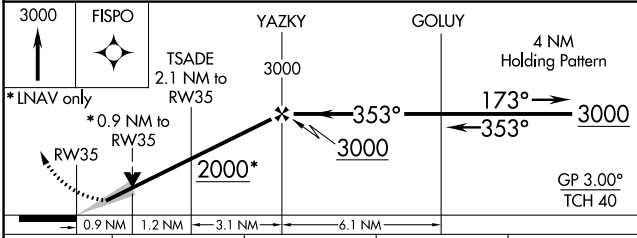

WAAS CH 65800 W35A	APP CRS 353°	Rwy ldg TDZE 1300 Apt Elev 1302
--	------------------------	---

RNAV (GPS) RWY 35

ABERDEEN RGNL (ABR)

⚠ For uncompensated Baro-VNAV systems, LNAV/VNAV NA below -22°C (-7°F) or above 54°C (130°F).
⚠ DME/DME RNP-0.3 NA.

MISSED APPROACH: Climb to 3000 direct FISPO and hold.

ASOS 125.875	MINNEAPOLIS CENTER 120.6 371.9	UNICOM 122.7 (CTAF)
------------------------	--	-------------------------------

CATEGORY	A	B	C	D
LPV DA		1500-3/4	200 (200-3/4)	
LNAV/VNAV DA		1550-7/8	250 (300-7/8)	
LNAV MDA	1620-1	320 (400-1)	1620-7/8	320 (400-7/8)
C CIRCLING	1760-1 458 (500-1)	1860-1 558 (600-1)	1960-1 3/4 658 (700-1 3/4)	2160-2 3/4 858 (900-2 3/4)