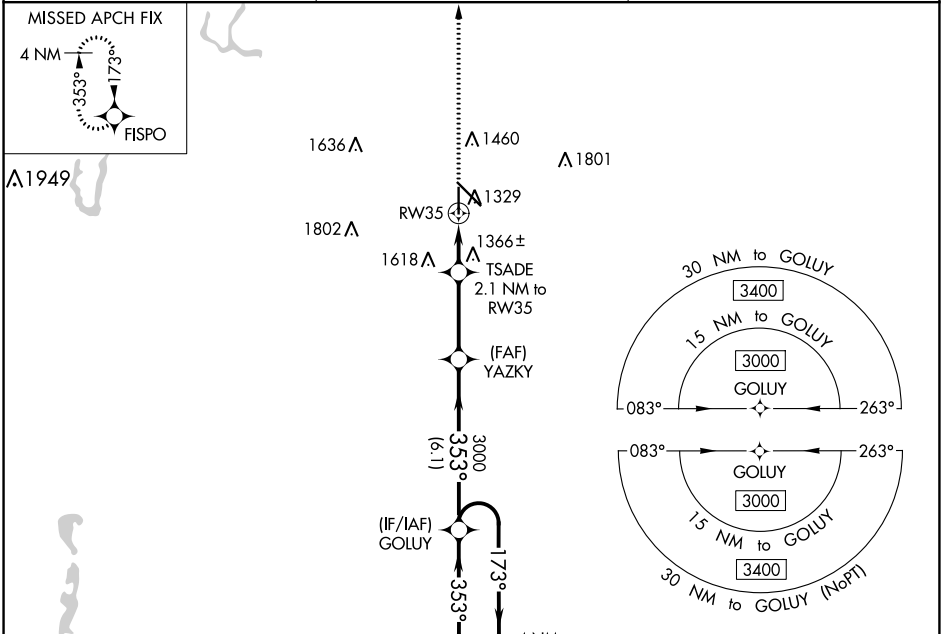

WAAS CH 65800 W35A	APP CRS 353°	Rwy ldg TDZE 1300 Apt Elev 1302
--	------------------------	---

RNAV (GPS) RWY 35

ABERDEEN RGNL (ABR)

⚠ For uncompensated Baro-VNAV systems, LNAV/VNAV NA below -22°C (-7°F) or above 54°C (130°F).
⚠ DME/DME RNP-0.3 NA.

MISSED APPROACH: Climb to 3000 direct FISPO and hold.

ASOS 125.875	MINNEAPOLIS CENTER 120.6 371.9	UNICOM 122.7 (CTAF)
------------------------	--	-------------------------------

CATEGORY	A	B	C	D
LPV DA		1500-3/4	200 (200-3/4)	
LNAV/VNAV DA		1550-7/8	250 (300-7/8)	
LNAV MDA	1620-1	320 (400-1)	1620-7/8	320 (400-7/8)
C CIRCLING	1760-1 458 (500-1)	1860-1 558 (600-1)	1960-1 3/4 658 (700-1 3/4)	2160-2 3/4 858 (900-2 3/4)

NC-1, 08 OCT 2020 to 05 NOV 2020

NC-1, 08 OCT 2020 to 05 NOV 2020