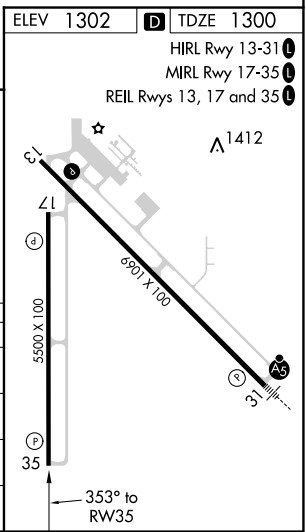

WAAS CH 65800 W35A	APP CRS 353°	Rwy ldg TDZE 1300 Apt Elev 1302
--	------------------------	---

RNAV (GPS) RWY 35

ABERDEEN RGNL (ABR)

⚠ For uncompensated Baro-VNAV systems, LNAV/VNAV NA below -22°C (-7°F) or above 54°C (130°F).
⚠ DME/DME RNP-0.3 NA.

MISSED APPROACH: Climb to 3000 direct FISPO and hold.

ASOS 125.875	MINNEAPOLIS CENTER 120.6 371.9	UNICOM 122.7 (CTAF)
------------------------	--	-------------------------------

CATEGORY	A	B	C	D
LPV DA		1500-3/4	200 (200-3/4)	
LNAV/VNAV DA		1550-7/8	250 (300-7/8)	
LNAV MDA	1620-1	320 (400-1)	1620-7/8	320 (400-7/8)
C CIRCLING	1760-1 458 (500-1)	1860-1 558 (600-1)	1960-1 3/4 658 (700-1 3/4)	2160-2 3/4 858 (900-2 3/4)