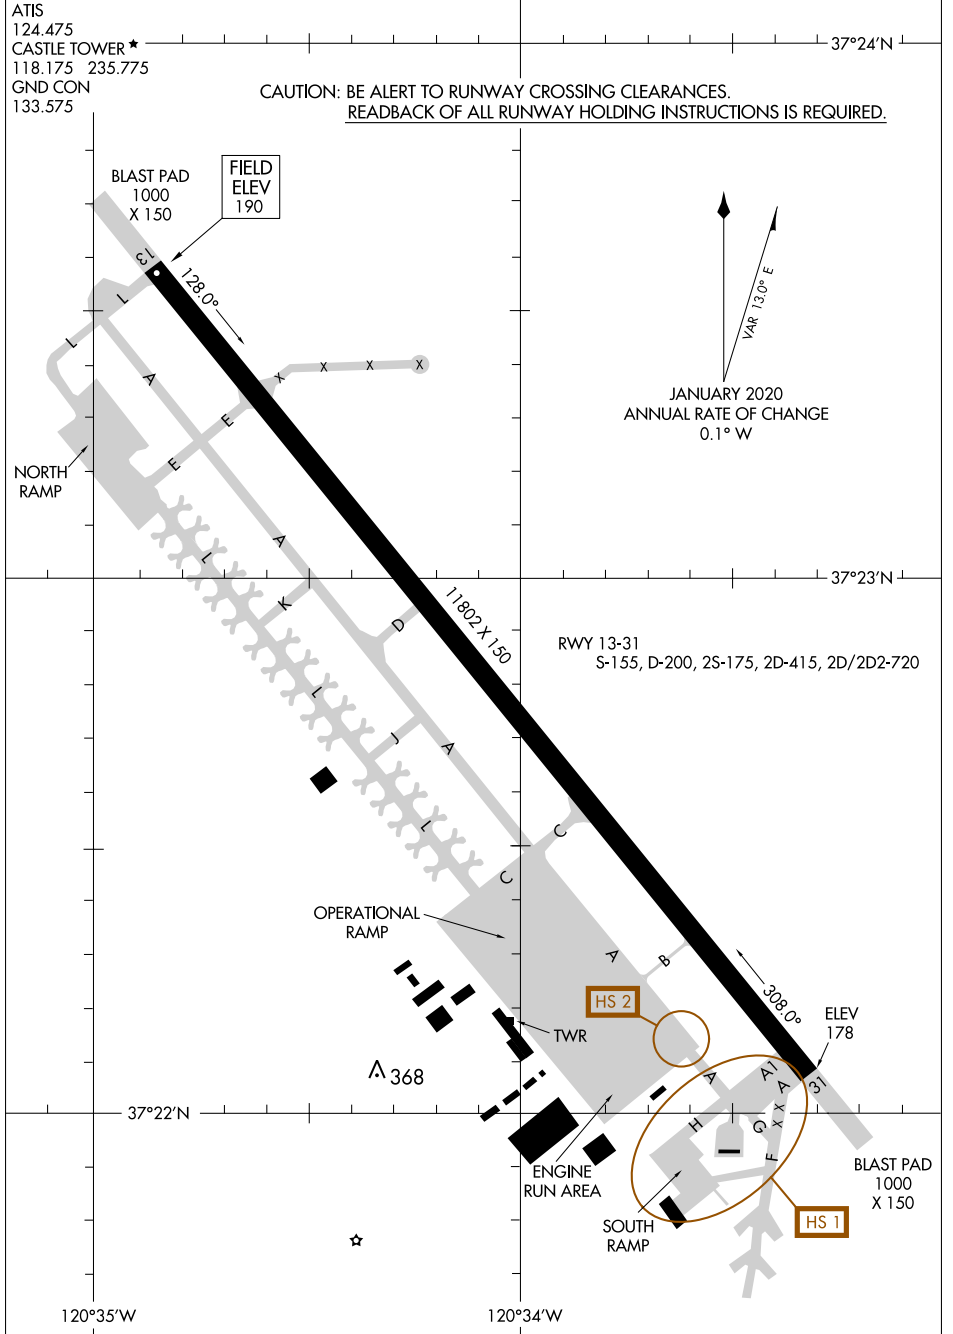

20086

AIRPORT DIAGRAM

AL-568 (FAA)

CASTLE (ME'R)
ATWATER, CALIFORNIA

SW-2, 08 OCT 2020 to 05 NOV 2020

SW-2, 08 OCT 2020 to 05 NOV 2020

AIRPORT DIAGRAM

20086

ATWATER, CALIFORNIA
CASTLE (ME'R)