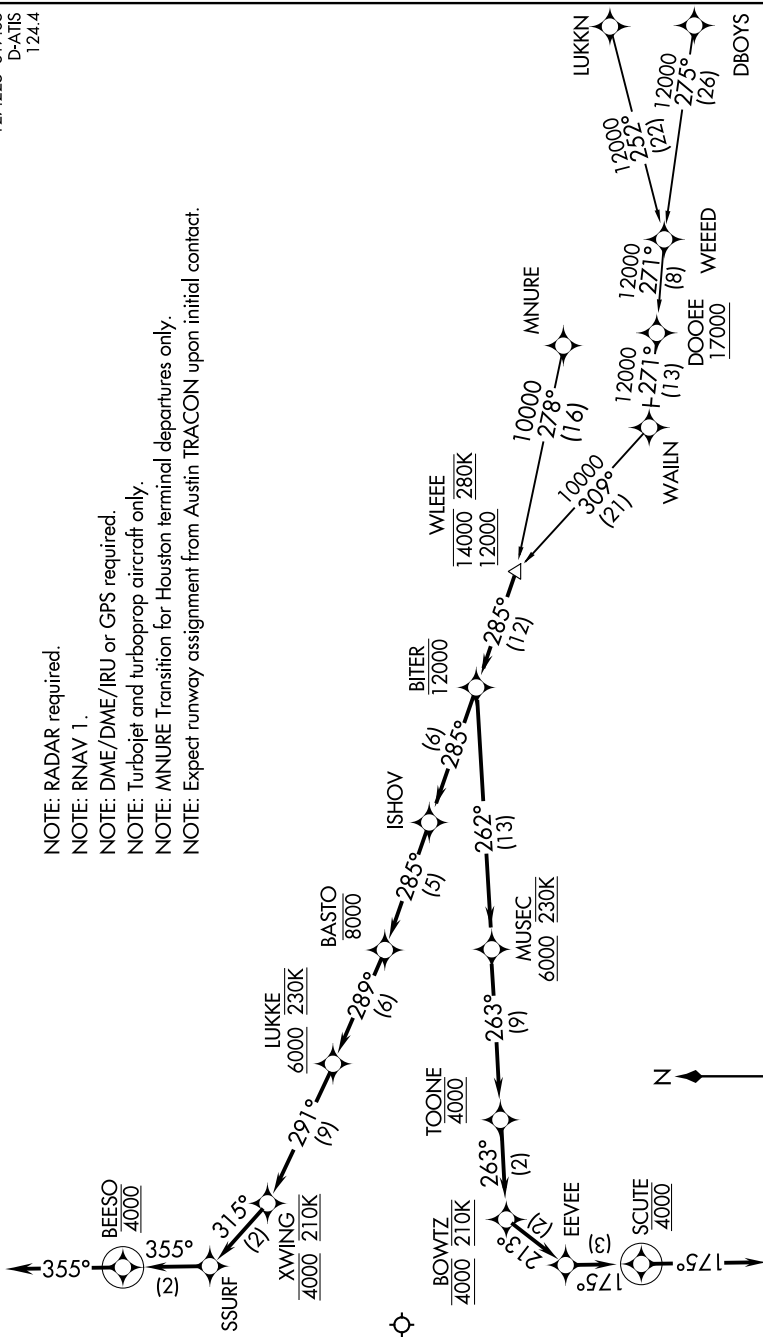

WLEEE FIVE ARRIVAL (RNAV)

AUSTIN APP CON
127.225 317.65
D-ATIS
124.4

- NOTE: RADAR required.
- NOTE: RNAV 1.
- NOTE: DME/DME/IRU or GPS required.
- NOTE: Turbojet and turboprop aircraft only.
- NOTE: MNLURE Transition for Houston terminal departures only.
- NOTE: Expect runway assignment from Austin TRACON upon initial contact.

NOTE: Chart not to scale.

(NARRATIVE ON FOLLOWING PAGE)