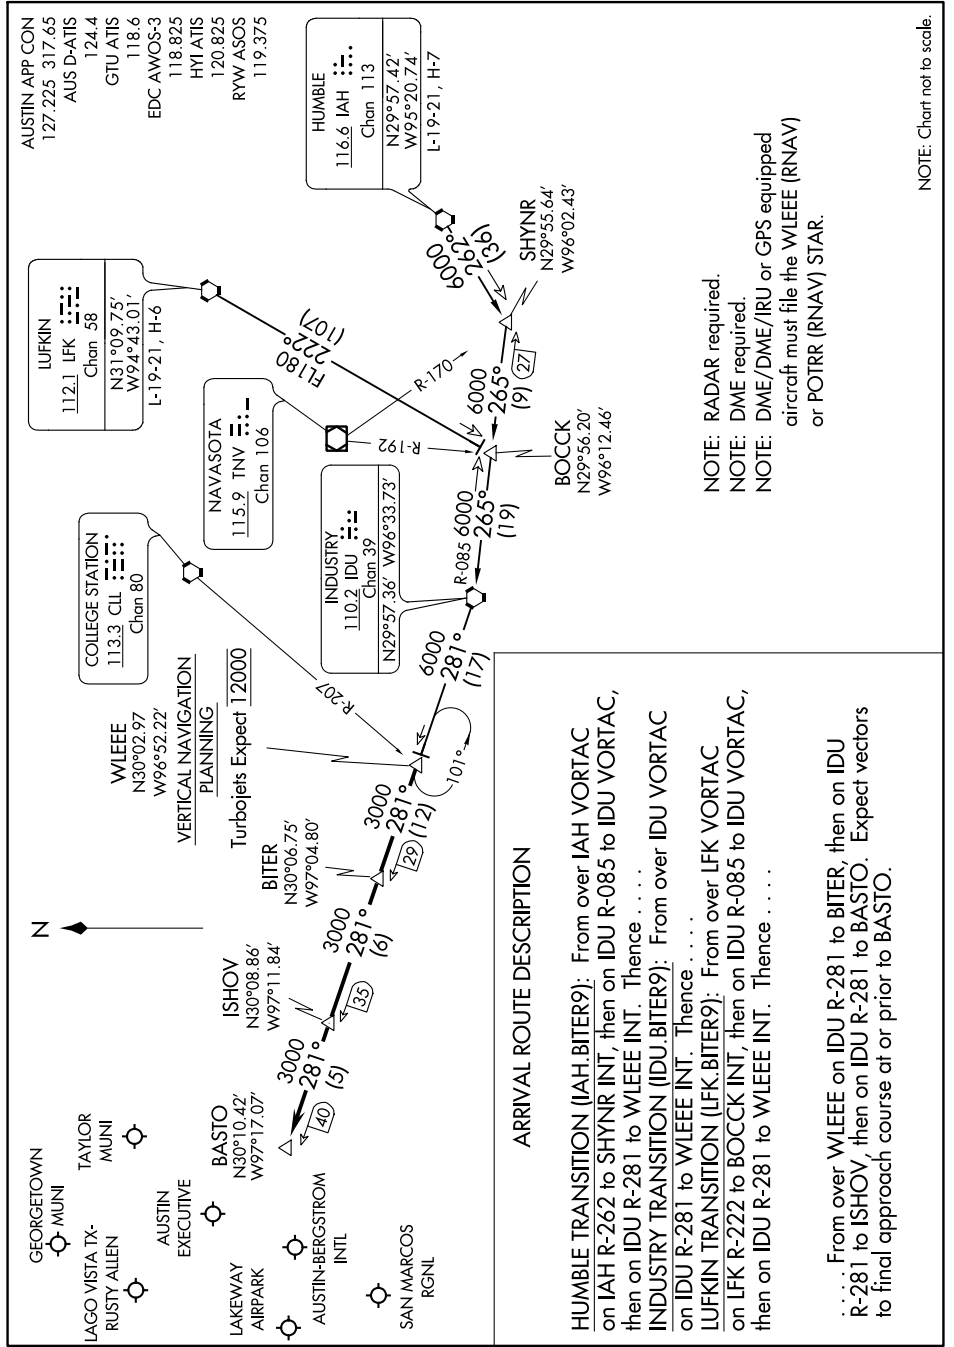

# BITER NINE ARRIVAL

SC-3, 08 OCT 2020 to 05 NOV 2020

NOTE: Chart not to scale.

SC-3, 08 OCT 2020 to 05 NOV 2020

# BITER NINE ARRIVAL