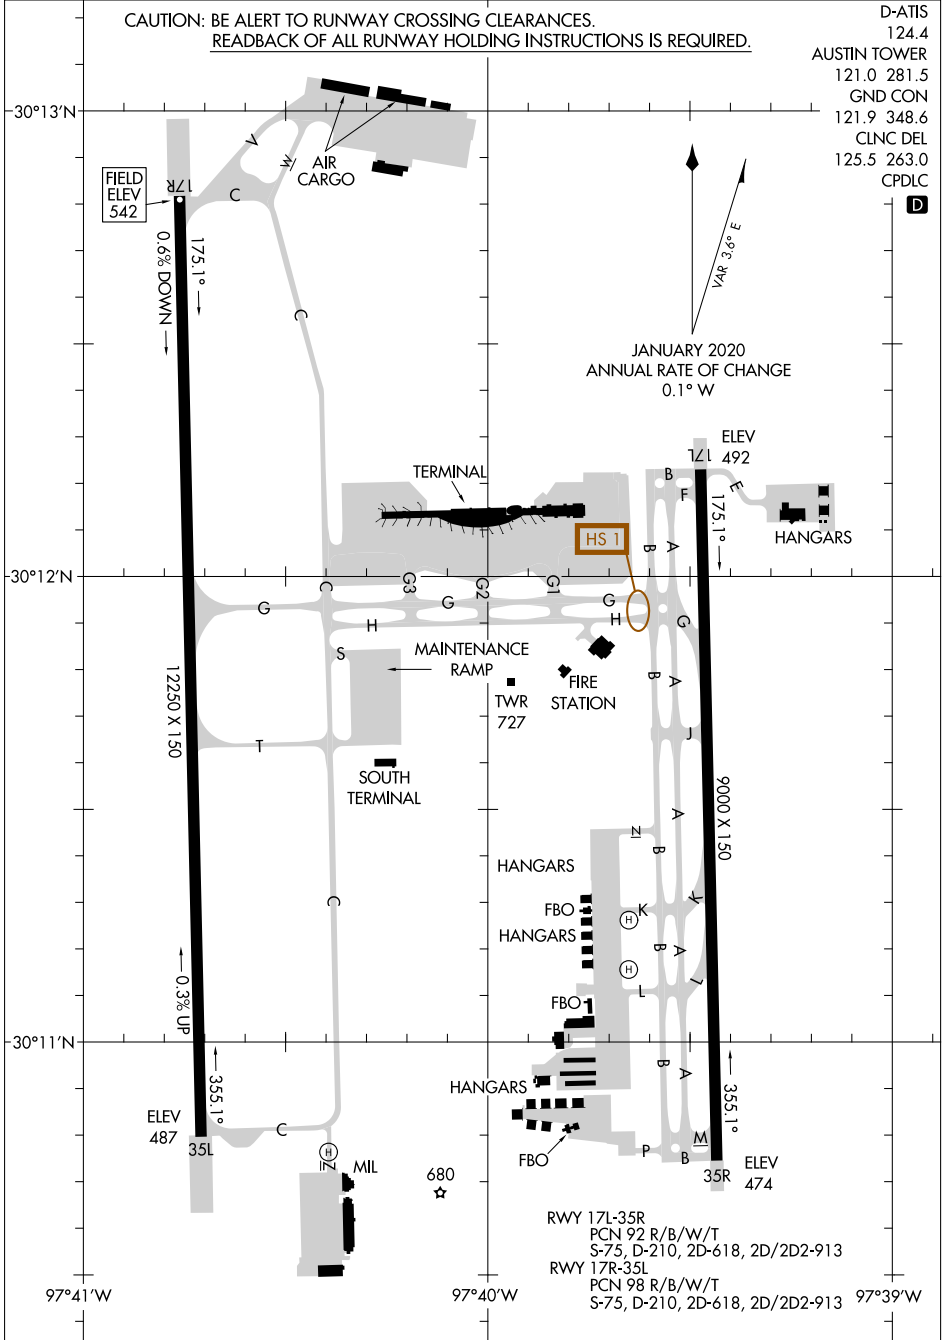

AIRPORT DIAGRAM

AL-556 (FAA)

AUSTIN-BERGSTROM INTL (AUS)

AUSTIN, TEXAS

**CAUTION: BE ALERT TO RUNWAY CROSSING CLEARANCES.
READBACK OF ALL RUNWAY HOLDING INSTRUCTIONS IS REQUIRED.**

D-ATIS 124.4
 AUSTIN TOWER 121.0 281.5
 GND CON 121.9 348.6
 CLNC DEL 125.5 263.0
 CPDLC

JANUARY 2020 ANNUAL RATE OF CHANGE 0.1° W

SC-3, 08 OCT 2020 to 05 NOV 2020

SC-3, 08 OCT 2020 to 05 NOV 2020

AIRPORT DIAGRAM

AUSTIN-BERGSTROM INTL (AUS)

AUSTIN, TEXAS