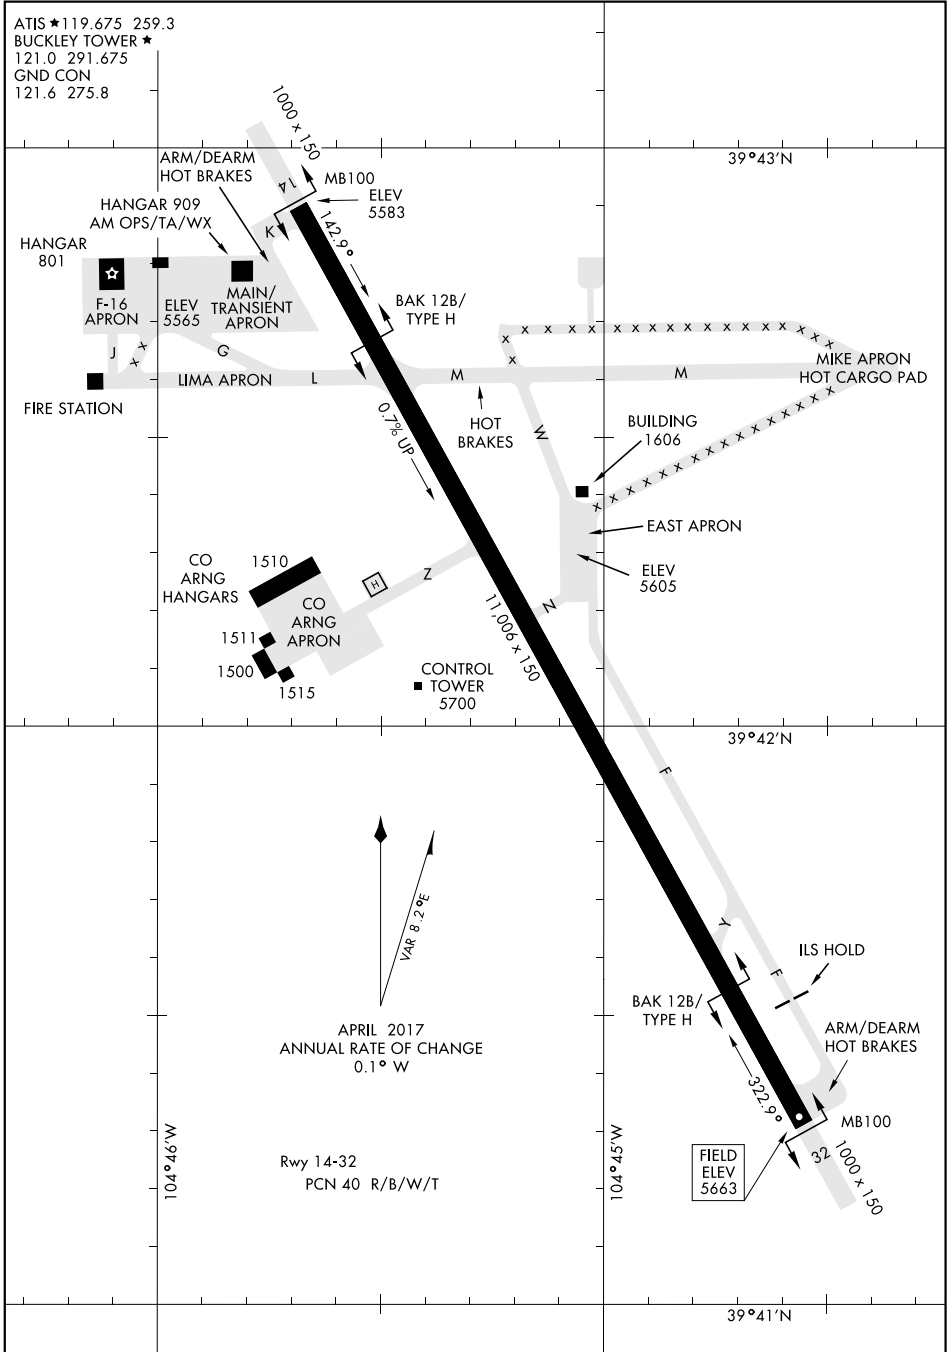

17117

# AIRPORT DIAGRAM

AFD 538 [USAF]

BUCKLEY AFB (KBKF)

AURORA, COLORADO

ATIS ★ 119.675 259.3  
 BUCKLEY TOWER ★  
 121.0 291.675  
 GND CON  
 121.6 275.8

SW-1, 08 OCT 2020 to 05 NOV 2020

SW-1, 08 OCT 2020 to 05 NOV 2020

# AIRPORT DIAGRAM

AURORA, COLORADO

BUCKLEY AFB (KBKF)