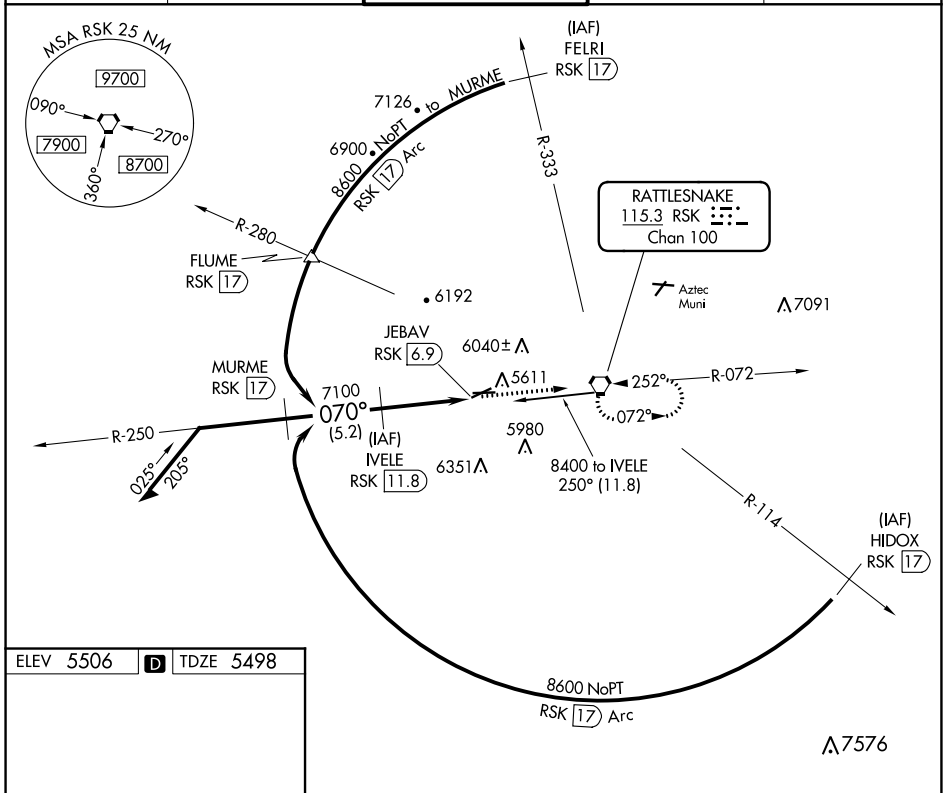

VORTAC RSK 115.3 Chan 100	APP CRS 070°	Rwy Idg TDZE Apt Elev 6376 5498 5506
---	------------------------	--

VOR/DME RWY 5

FOUR CORNERS RGNL (FMN)

NA Cat D Circling NA southeast of Rws 5 and 25. MISSED APPROACH: Climb to 8300 direct RSK VORTAC and hold.

ATIS 127.15	DENVER CENTER 118.575 348.7	FARMINGTON TOWER★ 118.9 (CTAF) 0 257.8	GND CON 121.7	UNICOM 122.95
-----------------------	---------------------------------------	--	-------------------------	-------------------------

ELEV 5506	D	TDZE 5498
-----------	----------	-----------

CATEGORY	A	B	C	D
S-5	6060-1	562 (600-1)	6060-1½ 562 (600-1½)	6060-1¾ 562 (600-1¾)
CIRCLING	6060-1 554 (600-1)	6120-1 614 (700-1)	6160-1¾ 654 (700-1¾)	6160-2 654 (700-2)

SW-1, 08 OCT 2020 to 05 NOV 2020

SW-1, 08 OCT 2020 to 05 NOV 2020