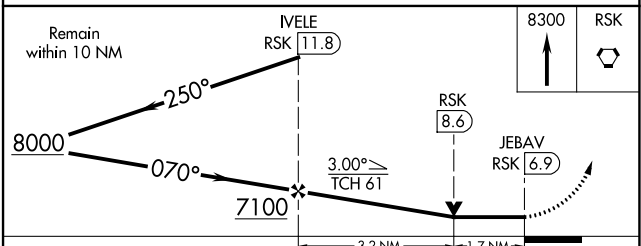

CATEGORY	A	B	C	D
S-5	6060-1	562 (600-1)	6060-1½ 562 (600-1½)	6060-1¾ 562 (600-1¾)
CIRCLING	6060-1 554 (600-1)	6120-1 614 (700-1)	6160-1¾ 654 (700-1¾)	6160-2 654 (700-2)

SW-1, 08 OCT 2020 to 05 NOV 2020

SW-1, 08 OCT 2020 to 05 NOV 2020