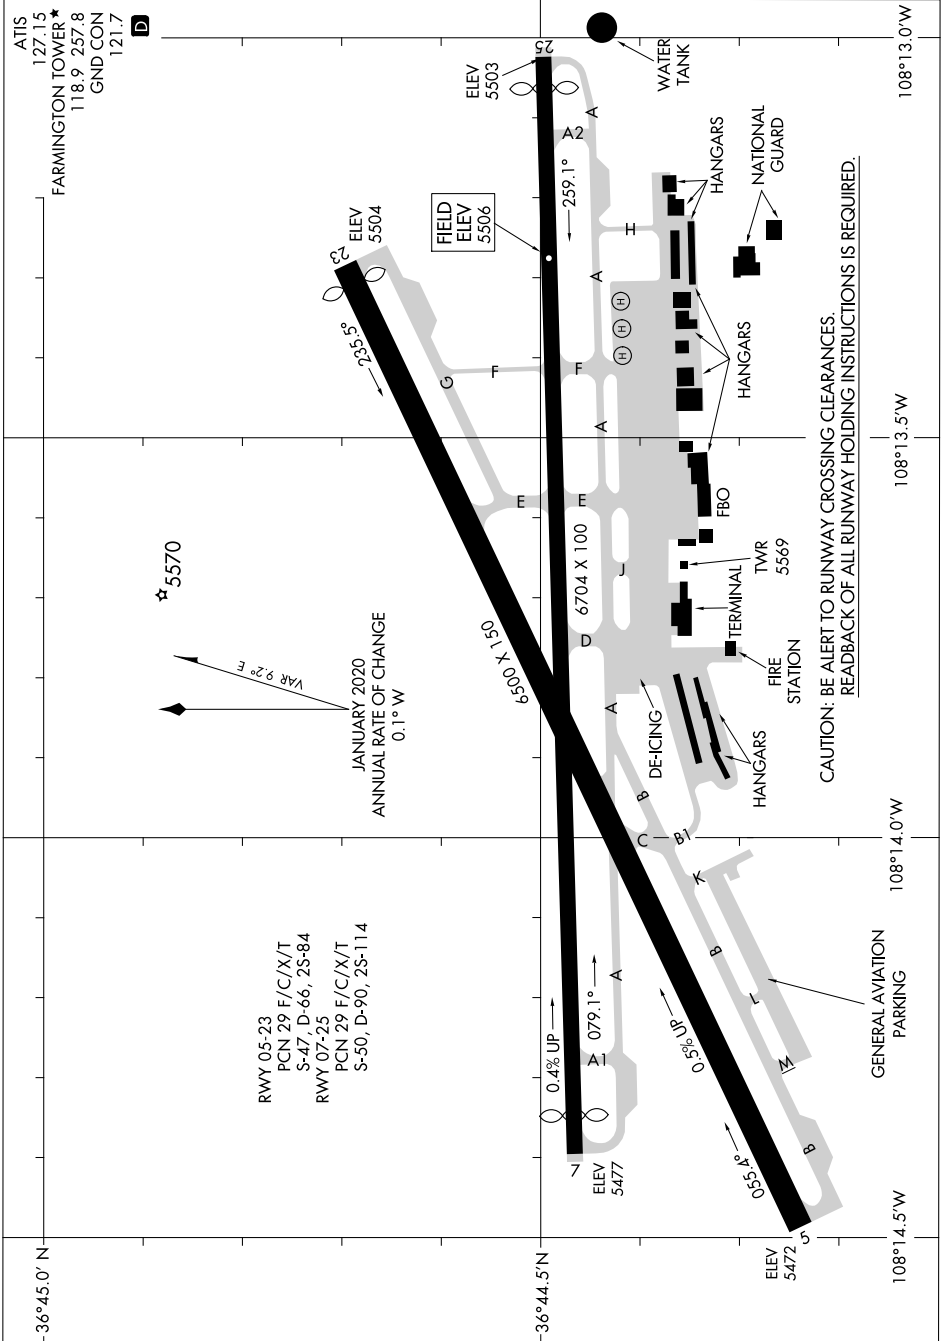

AIRPORT DIAGRAM

AL-493 (FAA)

FOUR CORNERS RGNL (FMN)
FARMINGTON, NEW MEXICO

SW-1, 08 OCT 2020 to 05 NOV 2020

CAUTION: BE ALERT TO RUNWAY CROSSING CLEARANCES.
READBACK OF ALL RUNWAY HOLDING INSTRUCTIONS IS REQUIRED.

SW-1, 08 OCT 2020 to 05 NOV 2020

AIRPORT DIAGRAM

FARMINGTON, NEW MEXICO
FOUR CORNERS RGNL (FMN)