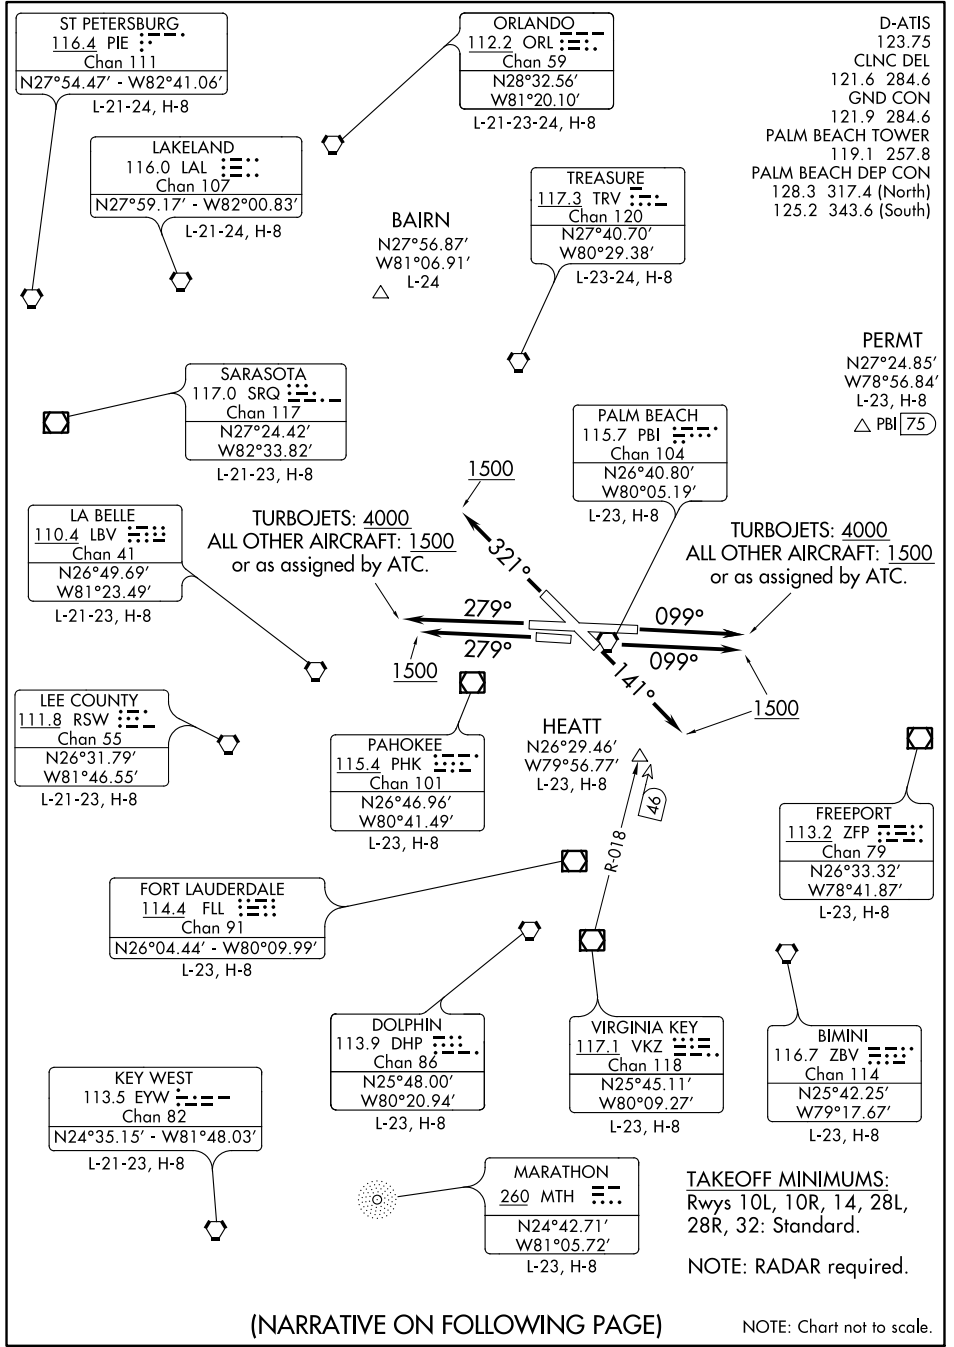

PALM BEACH ONE DEPARTURE

SE-3, 08 OCT 2020 to 05 NOV 2020

SE-3, 08 OCT 2020 to 05 NOV 2020

(NARRATIVE ON FOLLOWING PAGE)

NOTE: Chart not to scale.

PALM BEACH ONE DEPARTURE

WEST PALM BEACH, FLORIDA
PALM BEACH INTL (PBI)