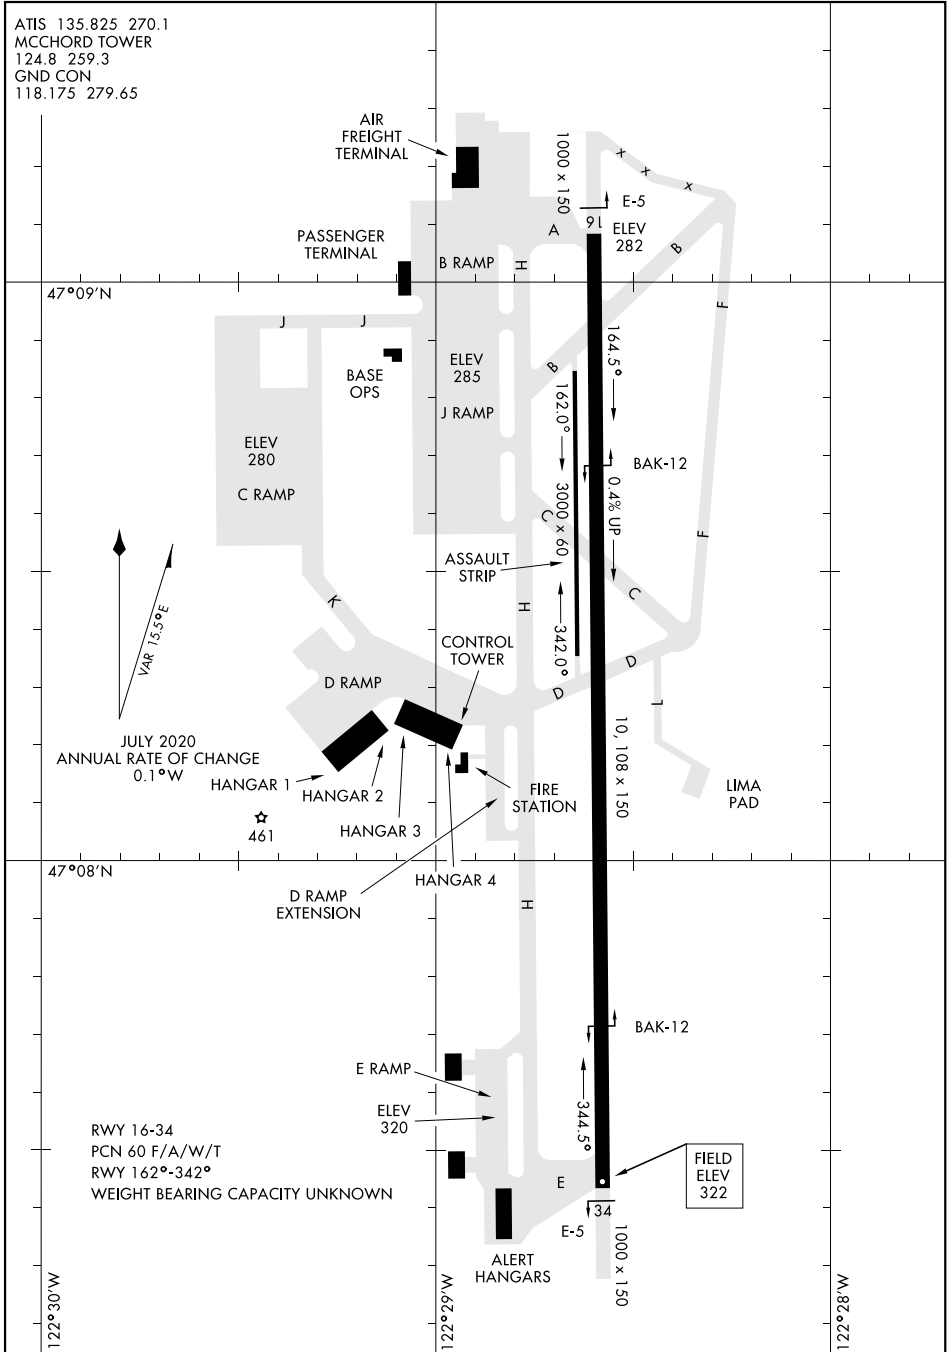

AIRPORT DIAGRAM

AFD-414 [USAF]

MC CHORD FIELD (KTCM)

TACOMA, WASHINGTON

ATIS 135.825 270.1
 MCCHORD TOWER
 124.8 259.3
 GND CON
 118.175 279.65

NW-1, 08 OCT 2020 to 05 NOV 2020

NW-1, 08 OCT 2020 to 05 NOV 2020

AIRPORT DIAGRAM

TACOMA, WASHINGTON

MC CHORD FIELD (KTCM)