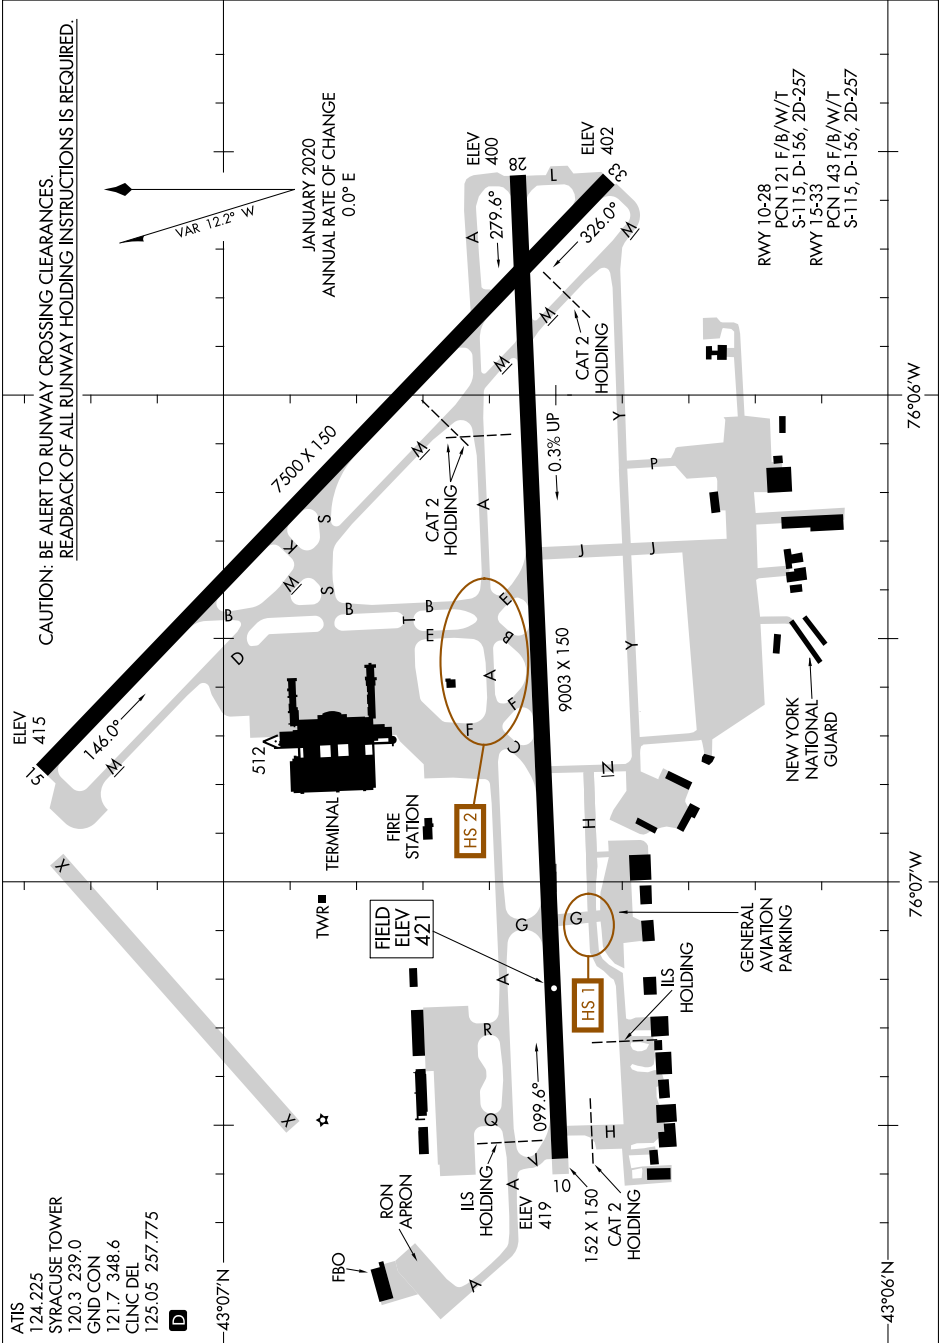

NE-2, 08 OCT 2020 to 05 NOV 2020

76°06'W

76°07'W

NE-2, 08 OCT 2020 to 05 NOV 2020