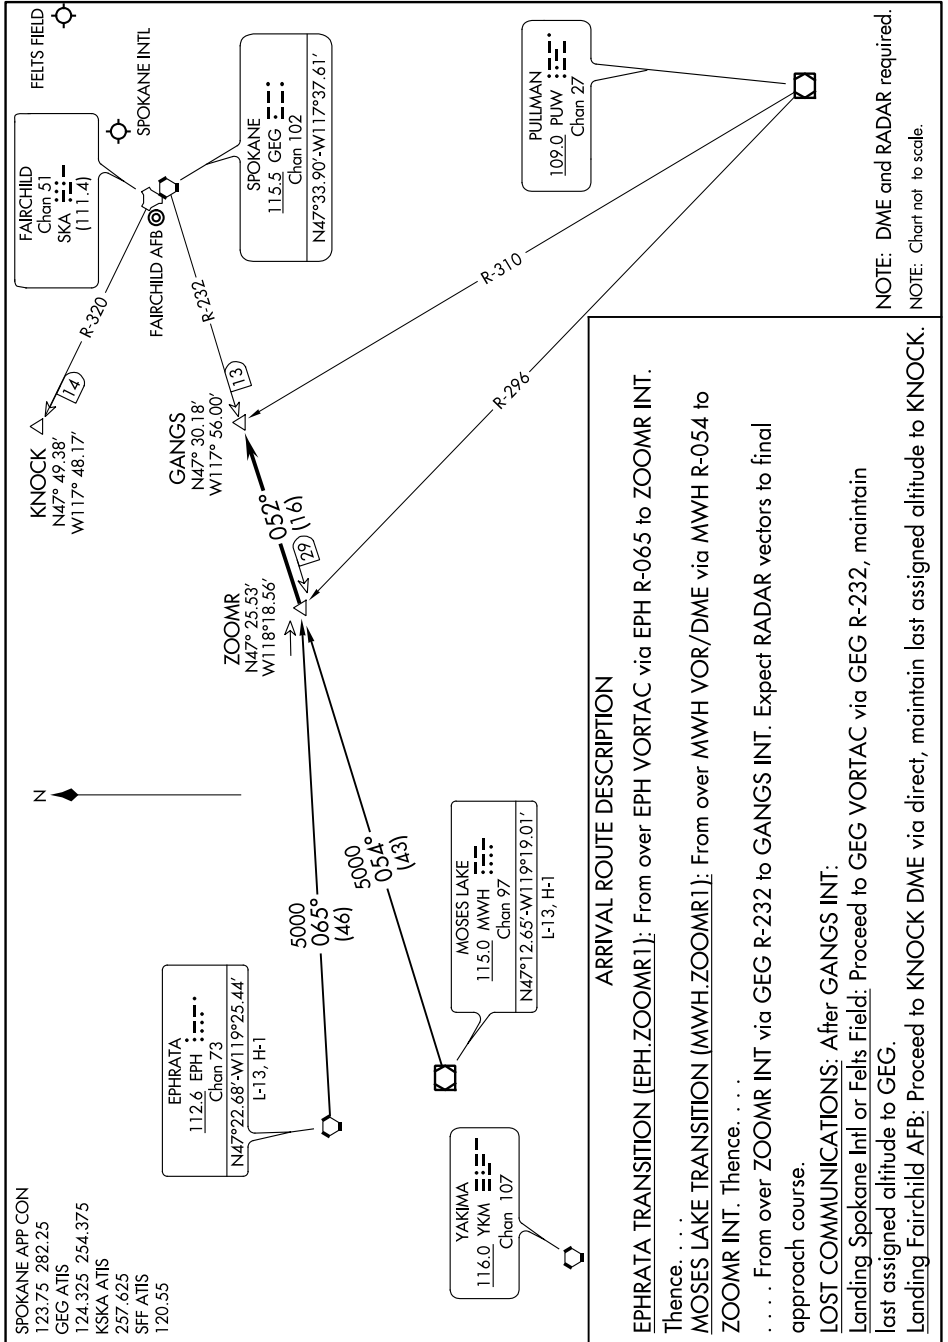

# ZOOMR ONE ARRIVAL (ZOOMR.ZOOMR1)

SPOKANE, WASHINGTON

0200 \ 00 \ 00 \ 2020 \ 01 \ 02 \ 00 \ 08 \ 00 \ '1-MN

# ZOOMR ONE ARRIVAL (ZOOMR.ZOOMR1)

SPOKANE, WASHINGTON