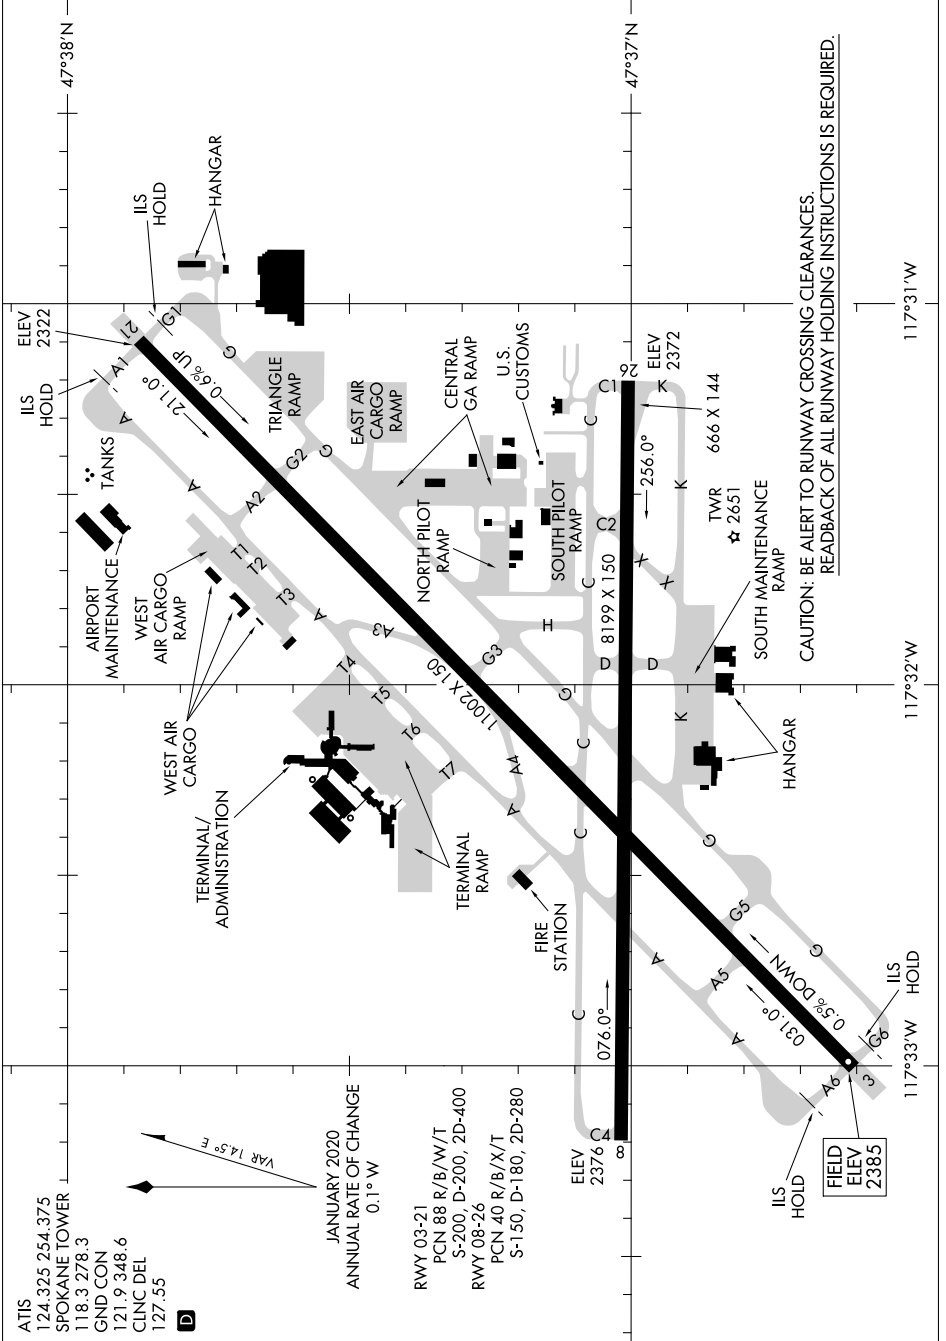

AIRPORT DIAGRAM

AL-403 (FAA)

SPOKANE INTL (GEG)
SPOKANE, WASHINGTON

NW-1, 08 OCT 2020 to 05 NOV 2020

CAUTION: BE ALERT TO RUNWAY CROSSING CLEARANCES.
READBACK OF ALL RUNWAY HOLDING INSTRUCTIONS IS REQUIRED.

NW-1, 08 OCT 2020 to 05 NOV 2020

AIRPORT DIAGRAM

SPOKANE, WASHINGTON
SPOKANE INTL (GEG)