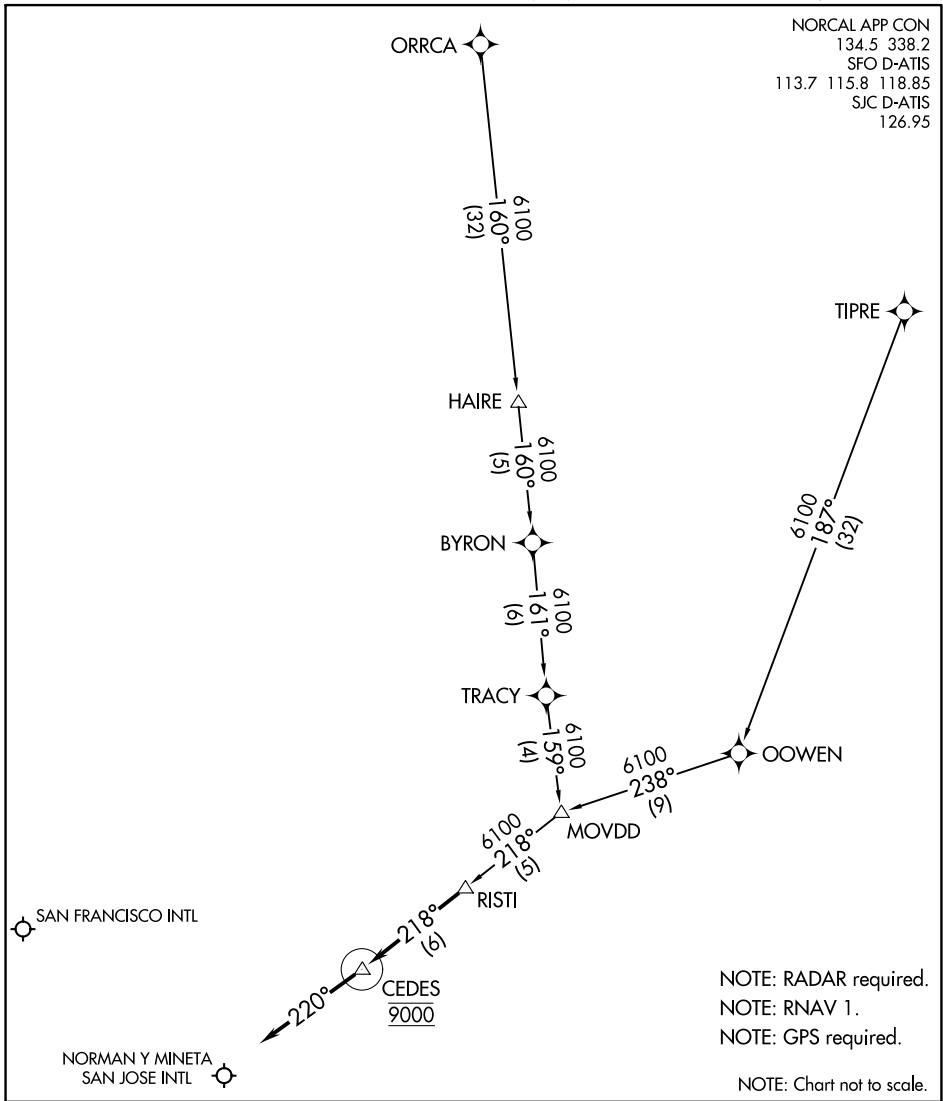

RISTI ONE ARRIVAL (RNAV)

AL-375 (FAA)

SAN FRANCISCO, CALIFORNIA

NORCAL APP CON
 134.5 338.2
 SFO D-ATIS
 113.7 115.8 118.85
 SJC D-ATIS
 126.95

SW-2, 08 OCT 2020 to 05 NOV 2020

SW-2, 08 OCT 2020 to 05 NOV 2020

NOTE: RADAR required.
 NOTE: RNAV 1.
 NOTE: GPS required.
 NOTE: Chart not to scale.

ARRIVAL ROUTE DESCRIPTION

ORRCA TRANSITION (ORRCA.RISTI1)

TIPRE TRANSITION (TIPRE.RISTI1)

LANDING KSFO/KSJC: From RISTI on track 218° to cross CEDES at 9000, then on heading 220° or as assigned by ATC. Expect RADAR vectors to final approach course.