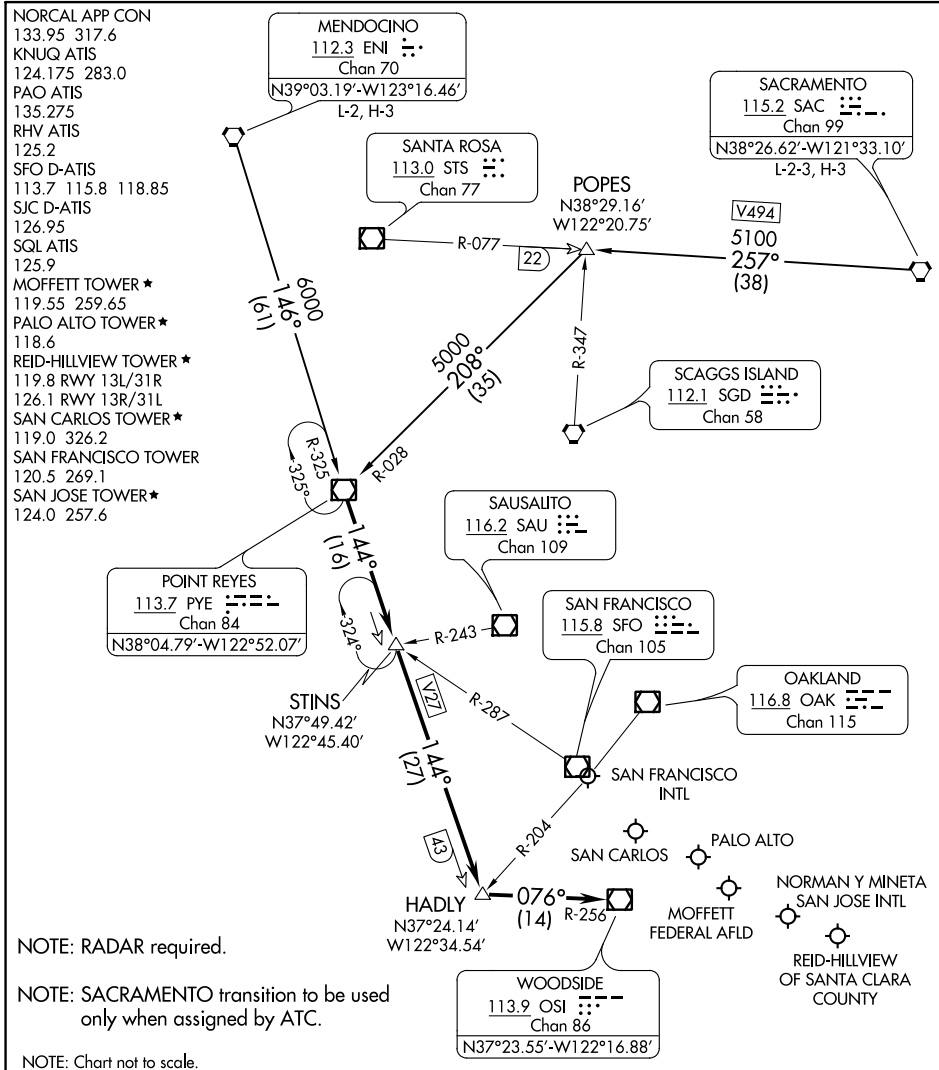

# POINT REYES THREE ARRIVAL

AL-375 (FAA)

SAN FRANCISCO, CALIFORNIA

SW-2, 08 OCT 2020 to 05 NOV 2020

SW-2, 08 OCT 2020 to 05 NOV 2020

## ARRIVAL ROUTE DESCRIPTION

MENDOCINO TRANSITION (ENI.PYE3): From over ENI VORTAC on ENI R-146 and PYE R-325 to PYE VOR/DME. Thence. . .

SACRAMENTO TRANSITION (SAC.PYE3): From over SAC VORTAC on SAC R-257 and PYE R-028 to PYE VOR/DME. Thence. . .

. . . From over PYE VOR/DME on PYE R-144 to HADLY, then on OSI R-256 to OSI VOR/DME. Expect RADAR vectors to final approach course.

# POINT REYES THREE ARRIVAL

SAN FRANCISCO, CALIFORNIA