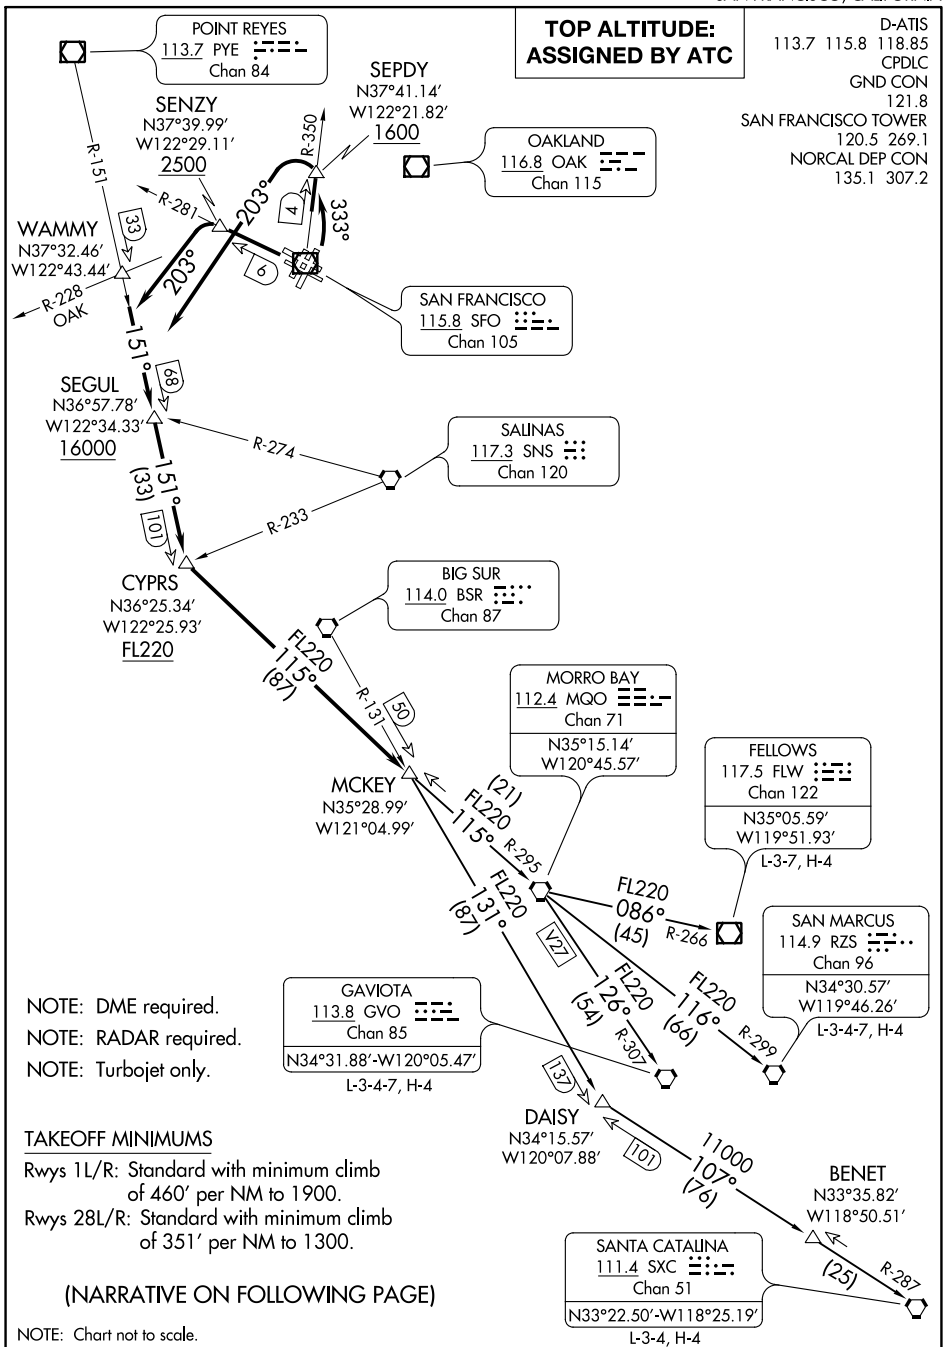

(OFFSH2.MCKEY) 19339
OFFSHORE TWO DEPARTURE

AL-375 (FAA)

SAN FRANCISCO INTL (SFO)
 SAN FRANCISCO, CALIFORNIA

SW-2, 08 OCT 2020 to 05 NOV 2020

SW-2, 08 OCT 2020 to 05 NOV 2020

OFFSHORE TWO DEPARTURE
 (OFFSH2.MCKEY) 25APR19