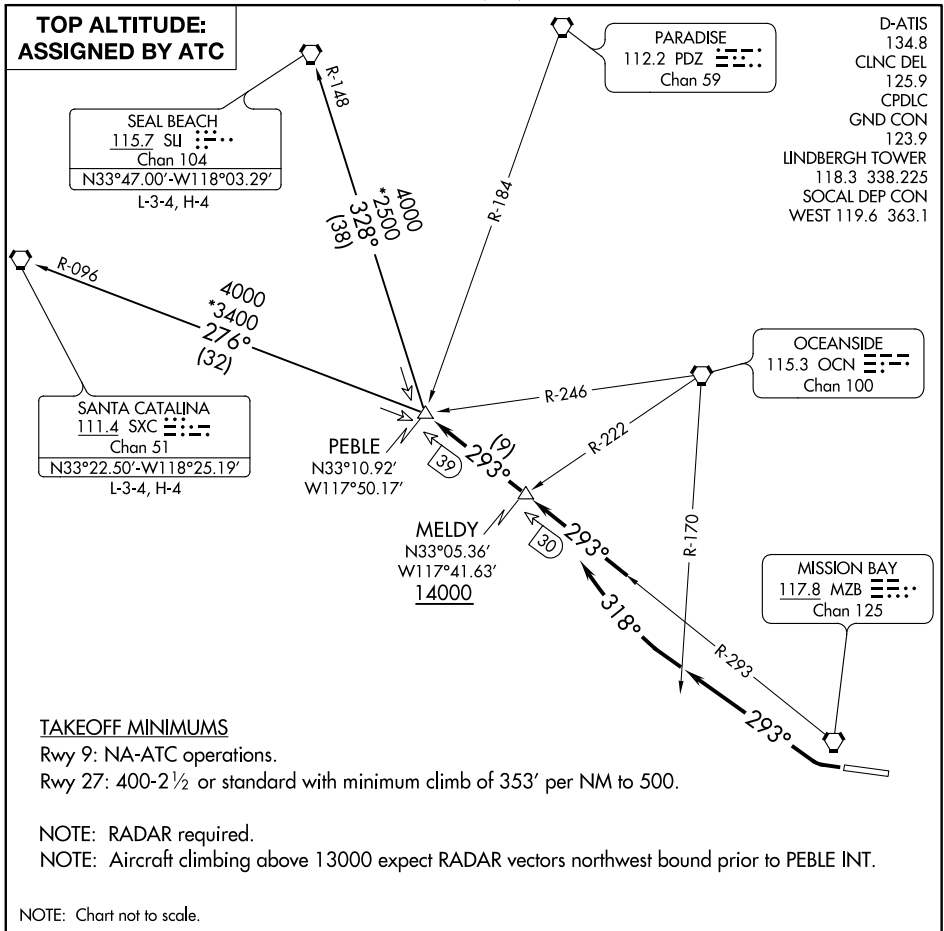

# PEBLE SIX DEPARTURE

AL-373 (FAA)

SAN DIEGO INTL (SAN)  
SAN DIEGO, CALIFORNIA

SW-3, 08 OCT 2020 to 05 NOV 2020

SW-3, 08 OCT 2020 to 05 NOV 2020

## DEPARTURE ROUTE DESCRIPTION

**TAKEOFF RUNWAY 27:** Climbing right turn heading 293° until crossing OCN VORTAC R-170, then turn right heading 318° to intercept MZB VORTAC R-293 to cross MELDY INT/MZB 30 DME at or above 14000 (or lower ATC assigned altitude) then on MZB R-293 to PEBLE INT/MZB 39 DME, thence. . . .

. . . via (transition) or (assigned route). Maintain assigned altitude.

**SANTA CATALINA TRANSITION (PEBLE6.SXC):** From over PEBLE INT on SXC R-096 to SXC VORTAC.

**SEAL BEACH TRANSITION (PEBLE6.SLI):** From over PEBLE INT on SLI R-148 to SLI VORTAC.

# PEBLE SIX DEPARTURE