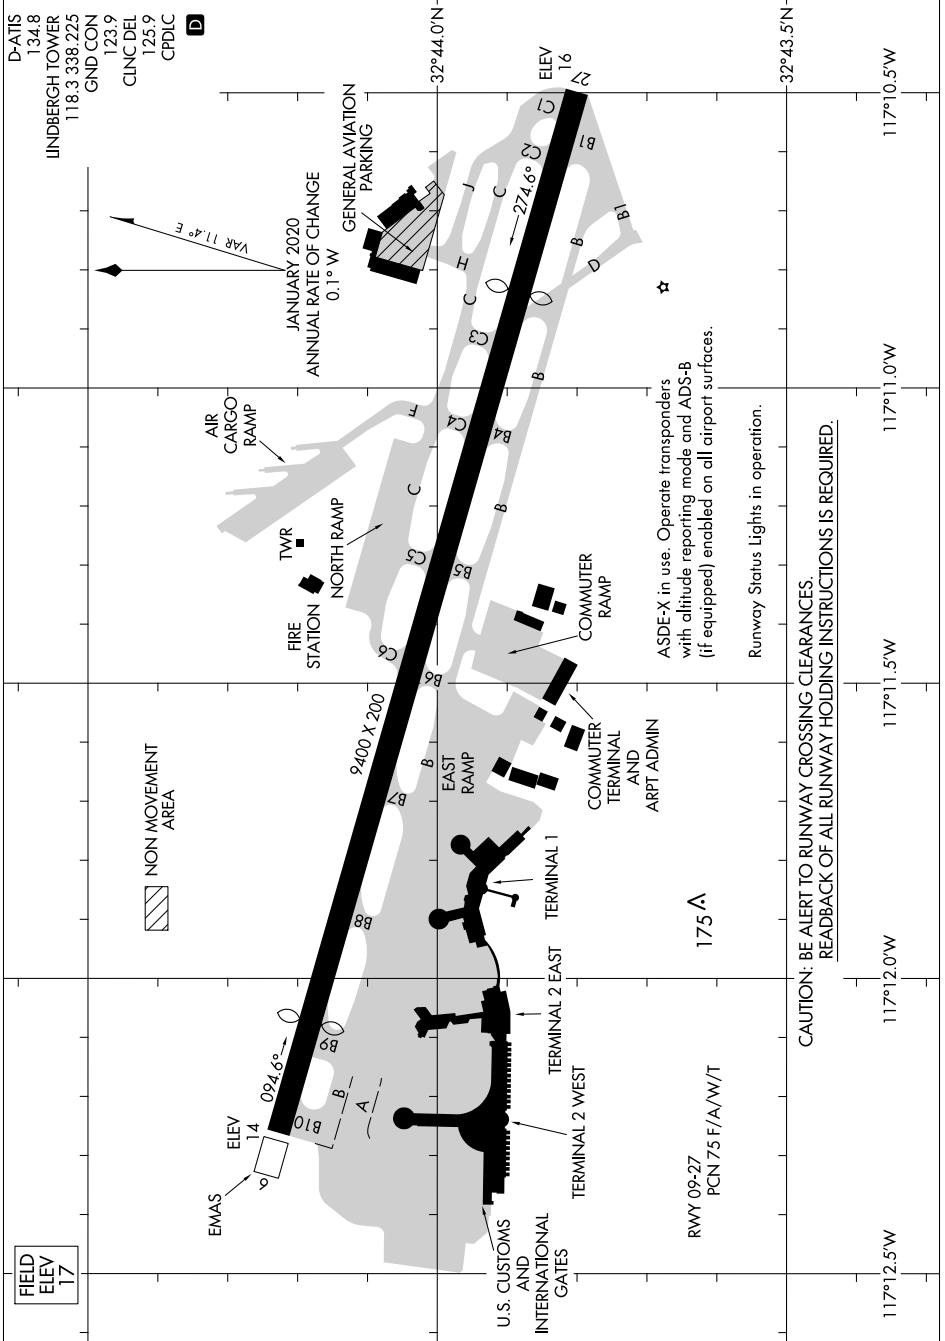

# AIRPORT DIAGRAM

SAN DIEGO INTL (SAN)  
SAN DIEGO, CALIFORNIA

AL-373 (FAA)

SW-3, 08 OCT 2020 to 05 NOV 2020

# AIRPORT DIAGRAM

SAN DIEGO, CALIFORNIA  
SAN DIEGO INTL (SAN)

SW-3, 08 OCT 2020 to 05 NOV 2020