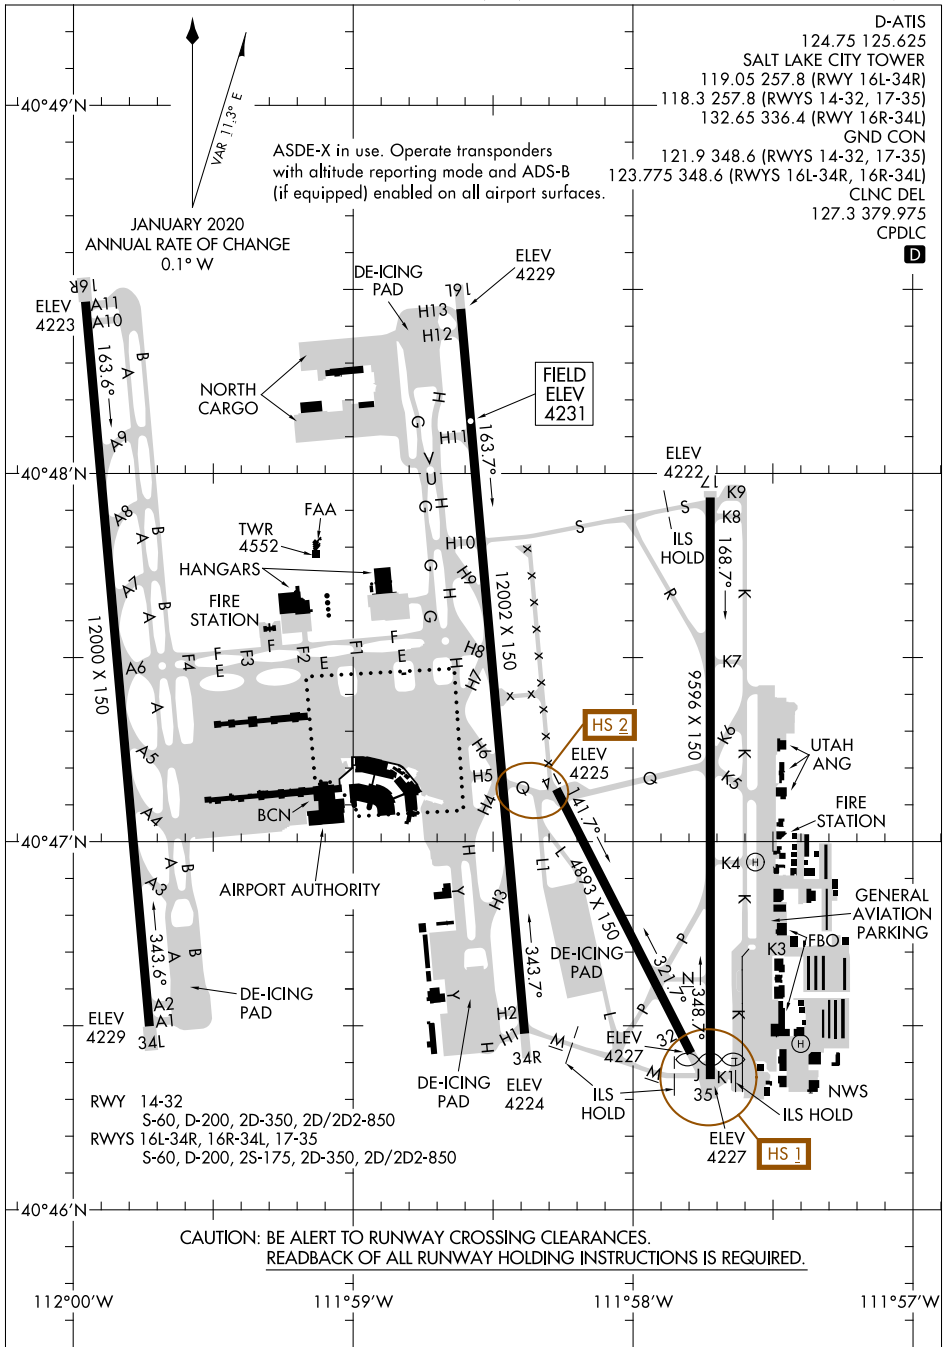

AIRPORT DIAGRAM

AL-365 (FAA)

SALT LAKE CITY INTL (SLC)

SALT LAKE CITY, UTAH

SW-4, 08 OCT 2020 to 05 NOV 2020

SW-4, 08 OCT 2020 to 05 NOV 2020

AIRPORT DIAGRAM

SALT LAKE CITY, UTAH