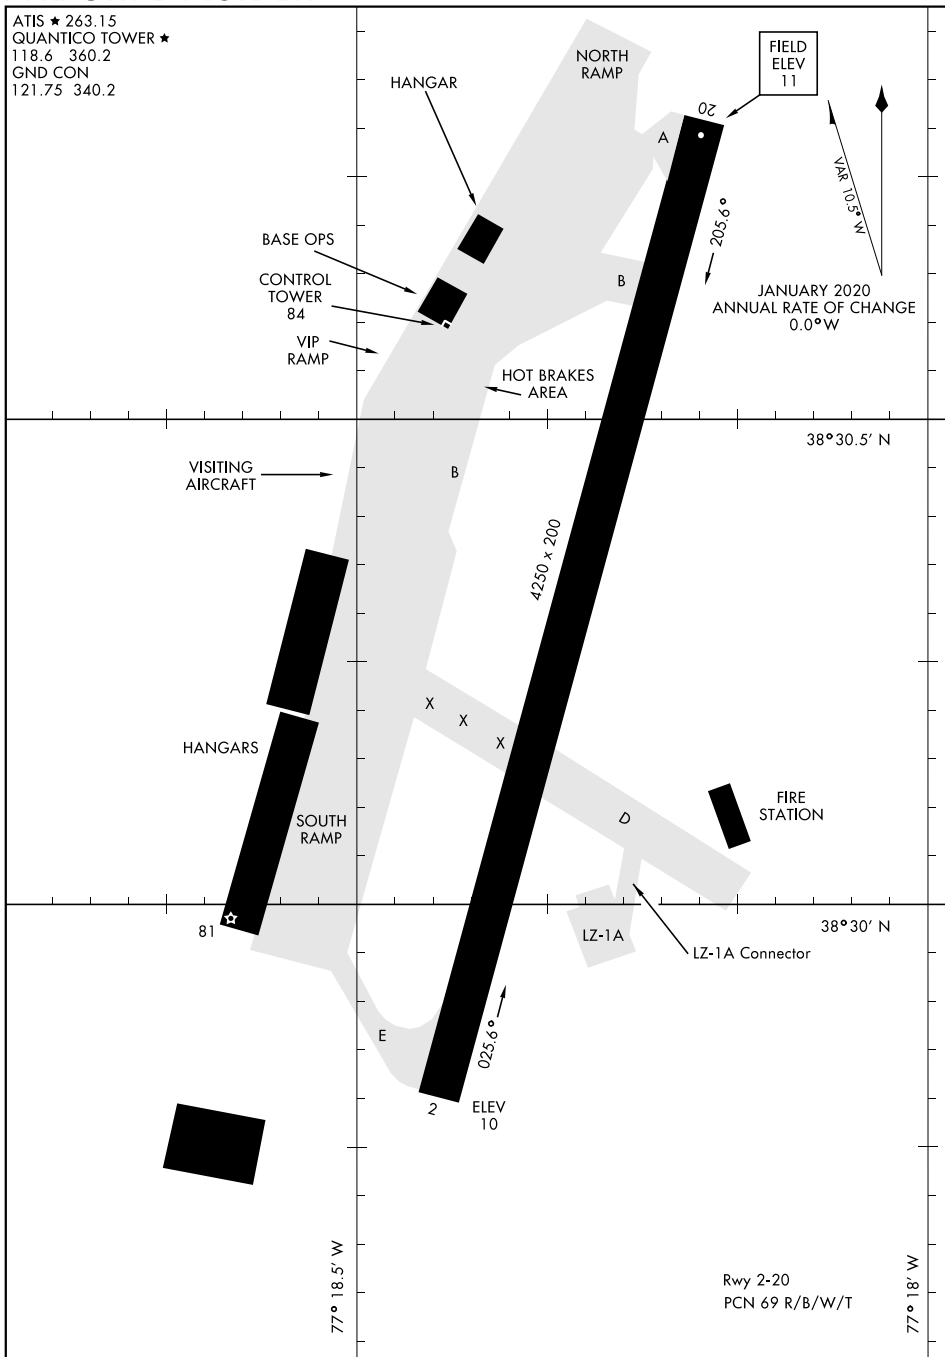

# AIRPORT DIAGRAM

ATIS ★ 263.15  
QUANTICO TOWER ★  
118.6 360.2  
GND CON  
121.75 340.2

NE-3, 08 OCT 2020 to 05 NOV 2020

NE-3, 08 OCT 2020 to 05 NOV 2020

# AIRPORT DIAGRAM