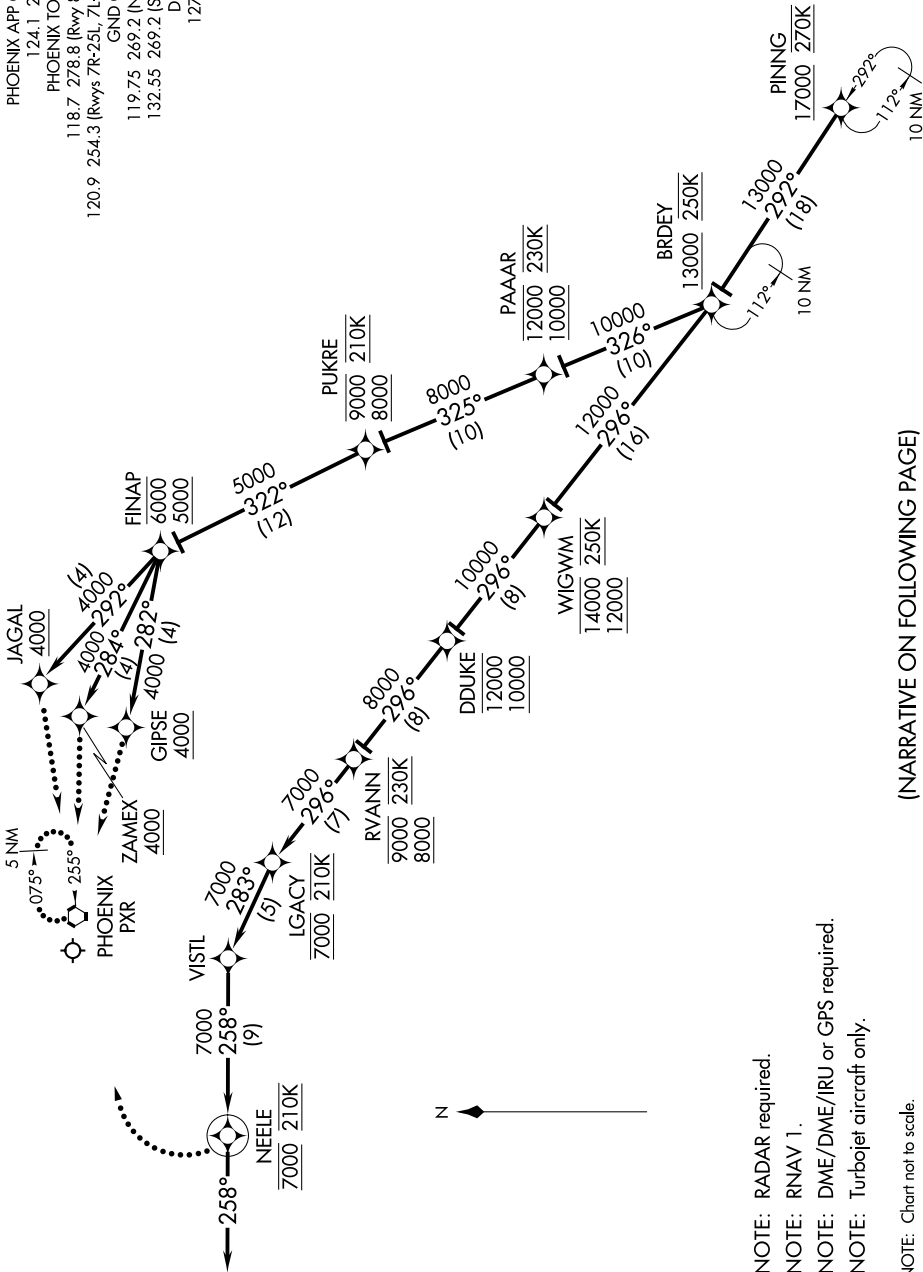

(PING.PINNG1) 17117

AL-322 (FAA)

PING ONE ARRIVAL (RNAV) Arrival Routes

PHOENIX SKY HARBOR INTL (PHX)

PHOENIX, ARIZONA

PHOENIX APP CON
124.1 256.9

PHOENIX TOWER
118.7 278.8 (Rwy 8-26)

120.9 254.3 (Rwys 7R-25L, 7L-25R)

GND CON
119.75 269.2 (North)

132.55 269.2 (South)

D-ATIS
127.575

(NARRATIVE ON FOLLOWING PAGE)

- NOTE: RADAR required.
- NOTE: RNAV 1.
- NOTE: DME/DME/IRU or GPS required.
- NOTE: Turbojet aircraft only.
- NOTE: Chart not to scale.

SW-4, 08 OCT 2020 to 05 NOV 2020

SW-4, 08 OCT 2020 to 05 NOV 2020

PING ONE ARRIVAL (RNAV) Arrival Routes

(PING.PINNG1) 18SEP14

PHOENIX SKY HARBOR INTL (PHX)

PHOENIX, ARIZONA