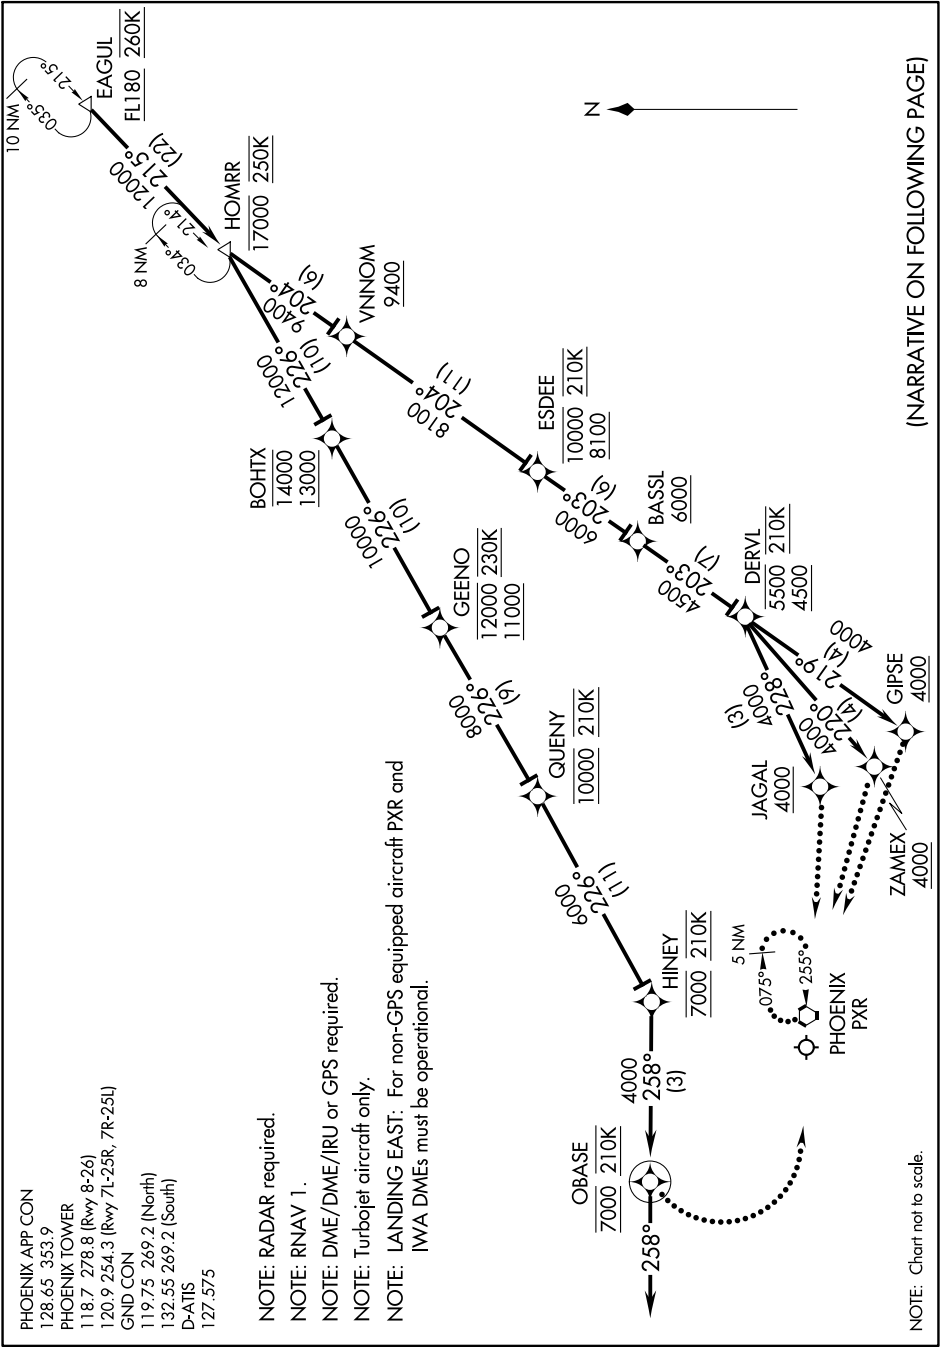

EAGUL SIX ARRIVAL (RNAV) Arrival Routes

SW-4, 08 OCT 2020 to 05 NOV 2020

(NARRATIVE ON FOLLOWING PAGE)

SW-4, 08 OCT 2020 to 05 NOV 2020

EAGUL SIX ARRIVAL (RNAV) Arrival Routes