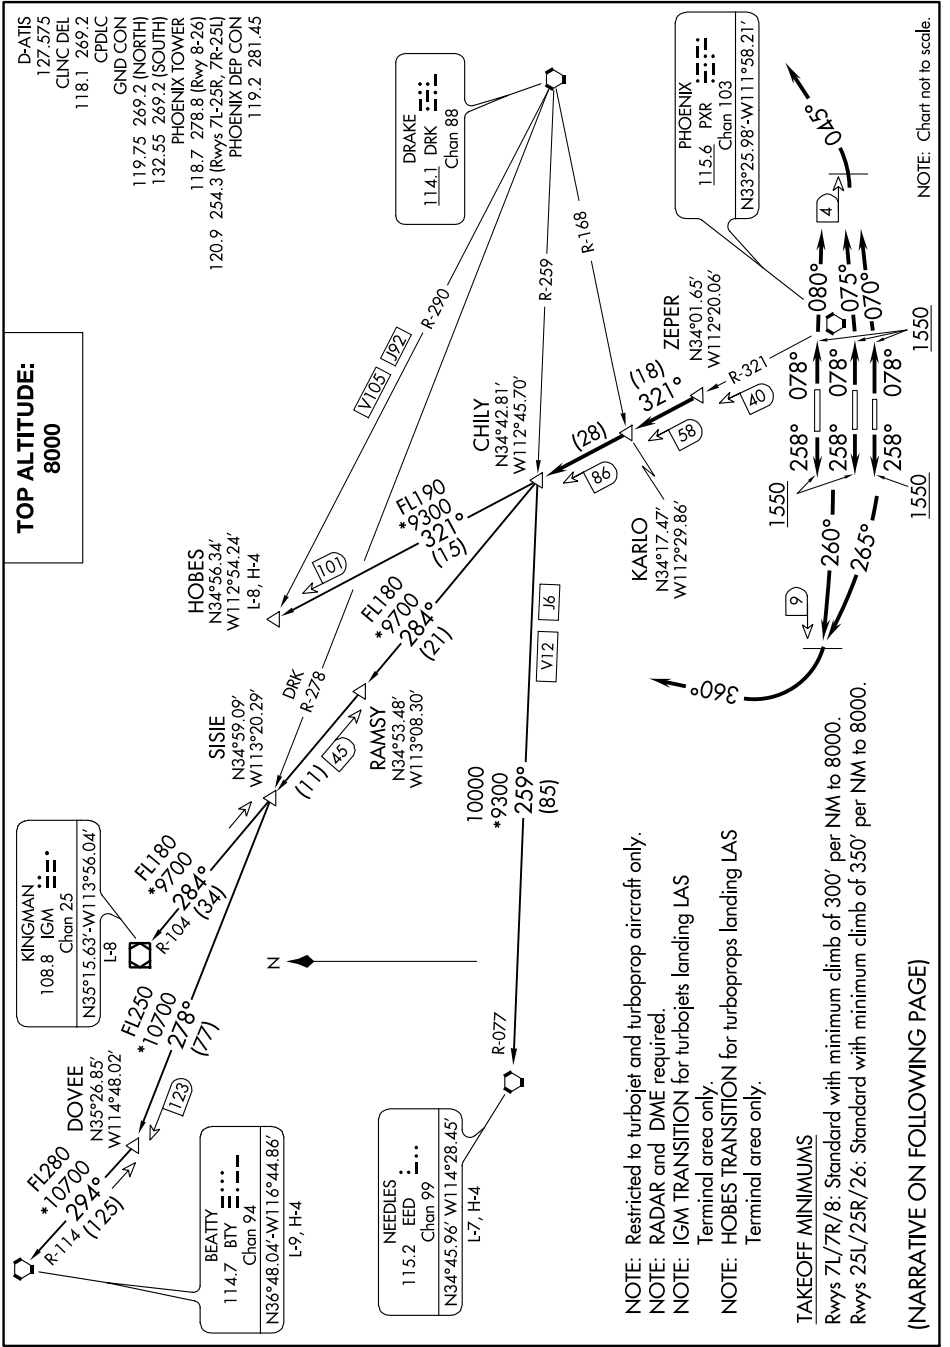

CHILY FOUR DEPARTURE

AL-322 (FAA)

PHOENIX SKY HARBOR INTL (PHX)

PHOENIX, ARIZONA

SW-4, 08 OCT 2020 to 05 NOV 2020

CHILY FOUR DEPARTURE

SW-4, 08 OCT 2020 to 05 NOV 2020