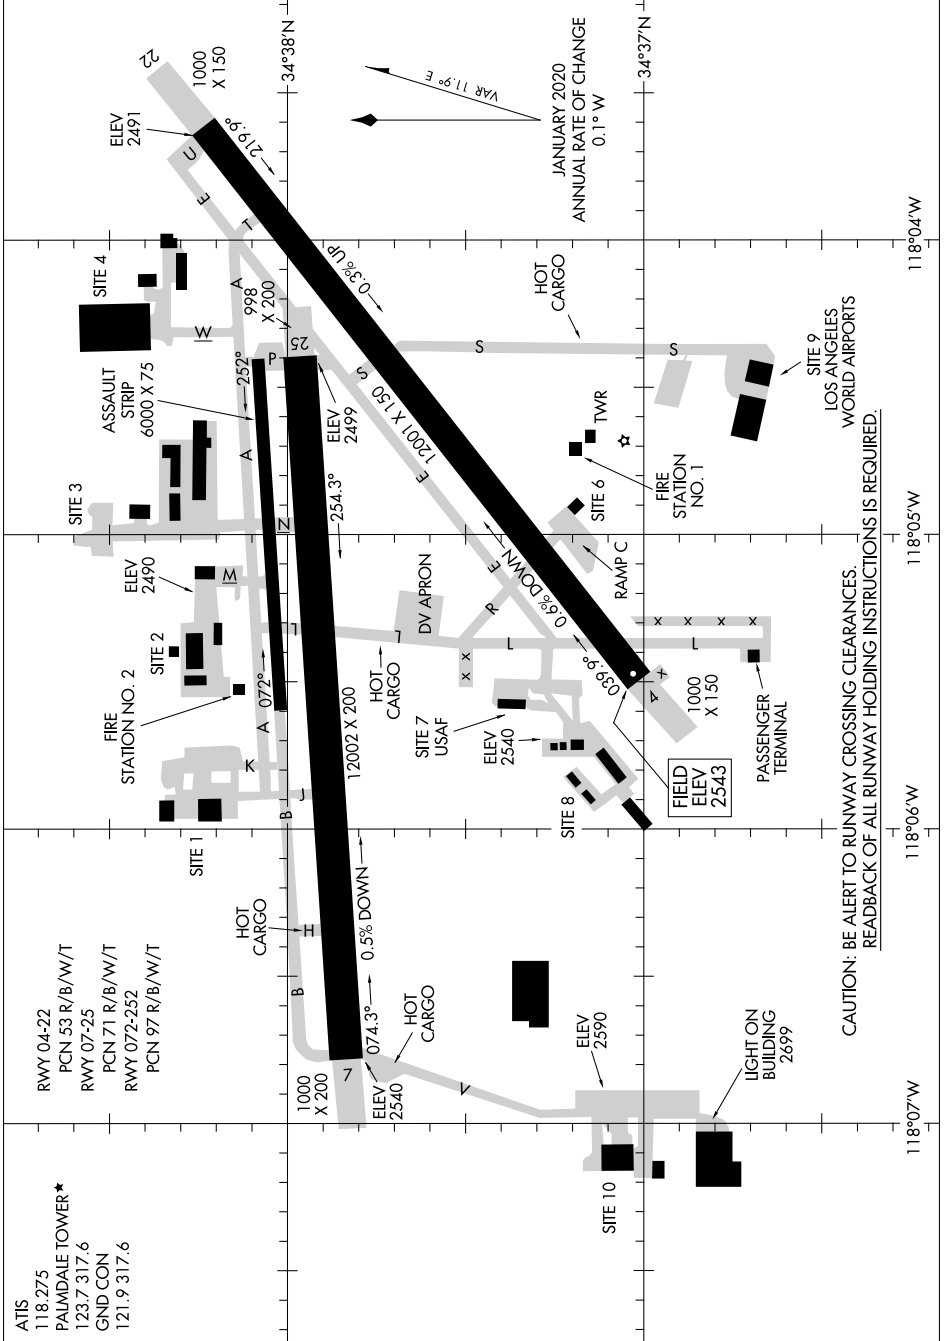

# AIRPORT DIAGRAM

AL-310 (FAA)

PALMDALE USAF PLANT 42 (PMD)  
PALMDALE, CALIFORNIA

SW-3, 08 OCT 2020 to 05 NOV 2020

# AIRPORT DIAGRAM

PALMDALE, CALIFORNIA  
PALMDALE USAF PLANT 42 (PMD)

118°07'W

118°06'W

118°05'W

118°04'W

34°38'N

34°37'N

VAR 11.9° E  
JANUARY 2020  
ANNUAL RATE OF CHANGE  
0.1° W

CAUTION: BE ALERT TO RUNWAY CROSSING CLEARANCES.  
READBACK OF ALL RUNWAY HOLDING INSTRUCTIONS IS REQUIRED.

SW-3, 08 OCT 2020 to 05 NOV 2020

SITE 9  
LOS ANGELES  
WORLD AIRPORTS