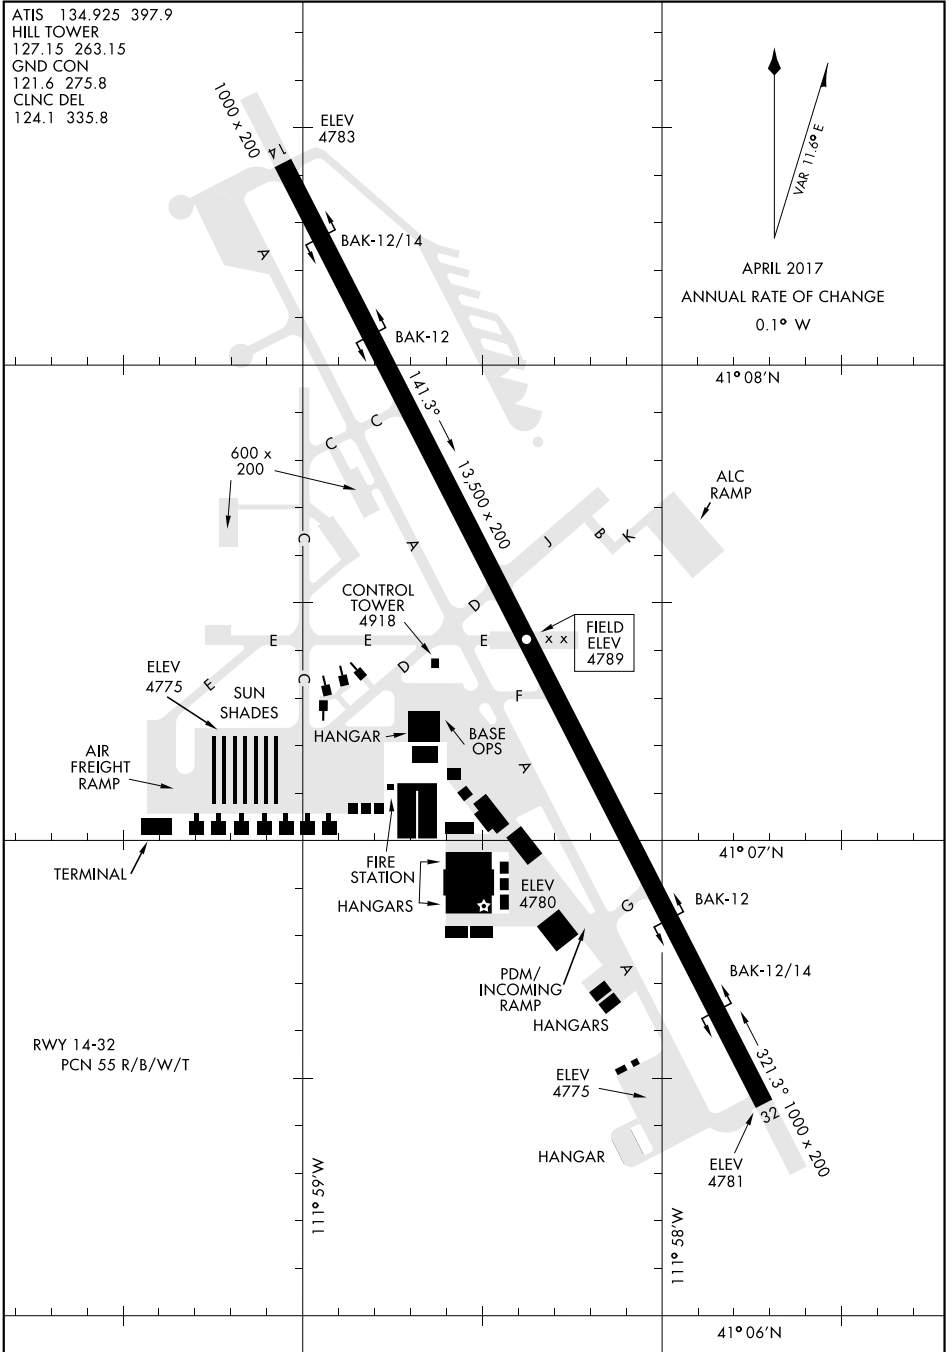

17117

AIRPORT DIAGRAM

AFD-296 [USAF]

HILL AFB (KHIF)

OGDEN, UTAH

ATIS 134.925 397.9
 HILL TOWER
 127.15 263.15
 GND CON
 121.6 275.8
 CLNC DEL
 124.1 335.8

APRIL 2017
 ANNUAL RATE OF CHANGE
 0.1° W

SW-4, 08 OCT 2020 to 05 NOV 2020

SW-4, 08 OCT 2020 to 05 NOV 2020

AIRPORT DIAGRAM

OGDEN, UTAH

HILL AFB (KHIF)