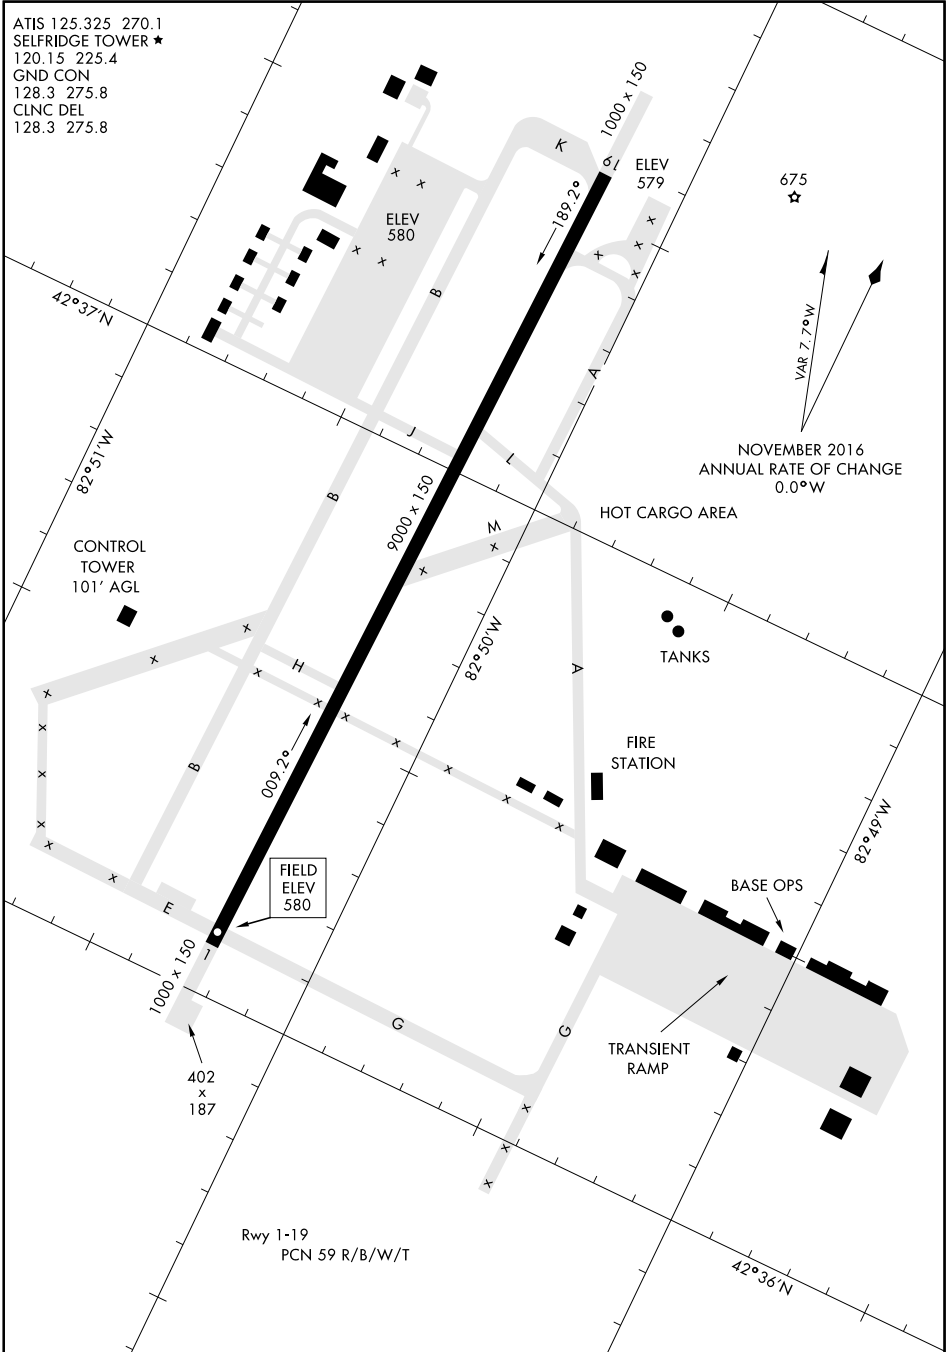

16315

AIRPORT DIAGRAM

AFD-276 [USAF]

SELFRIDGE ANGB (KMTC)

MT. CLEMENS, MICHIGAN

ATIS 125.325 270.1
 SELFRIDGE TOWER ★
 120.15 225.4
 GND CON
 128.3 275.8
 CLNC DEL
 128.3 275.8

EC-1, 08 OCT 2020 to 05 NOV 2020

EC-1, 08 OCT 2020 to 05 NOV 2020

AIRPORT DIAGRAM

MT. CLEMENS, MICHIGAN
SELFRIDGE ANGB (KMTC)