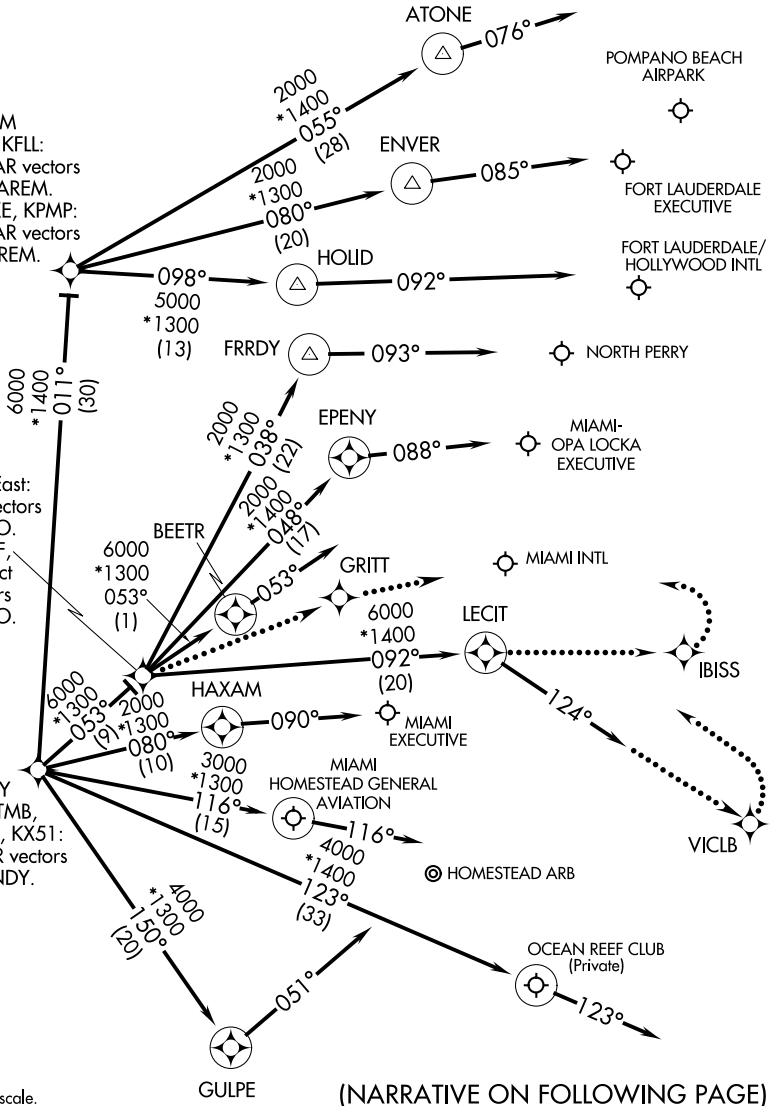

CURSO FIVE ARRIVAL (RNAV) Arrival Routes

MIAMI APP CON
 125.75 322.3
 FLL D-ATIS
 135.0
 FXE ATIS
 119.85
 HWO ATIS
 135.475
 KHST ATIS*
 132.275 269.9
 MIA D-ATIS
 119.15
 OPF ATIS
 125.9
 PMP ATIS
 120.55
 TMB ATIS
 124.0

NOTE: RADAR required.
 NOTE: RNAV 1.
 NOTE: DME/DME/IRU or GPS required.

JAREM
 Landing KFL:
 Expect RADAR vectors
 prior to JAREM.
 Landing KFEX, KPMP:
 Expect RADAR vectors
 after JAREM.

JODPO
 KMIA Landing East:
 Expect RADAR vectors
 prior to JODPO.
 Landing KOPF,
 KHWO: Expect
 RADAR vectors
 prior to JODPO.

MNNDY
 Landing KTMB,
 KHST, K07FA, KX51:
 Expect RADAR vectors
 after MNNDY.

SE-3, 08 OCT 2020 to 05 NOV 2020

SE-3, 08 OCT 2020 to 05 NOV 2020

NOTE: Chart not to scale.

(NARRATIVE ON FOLLOWING PAGE)