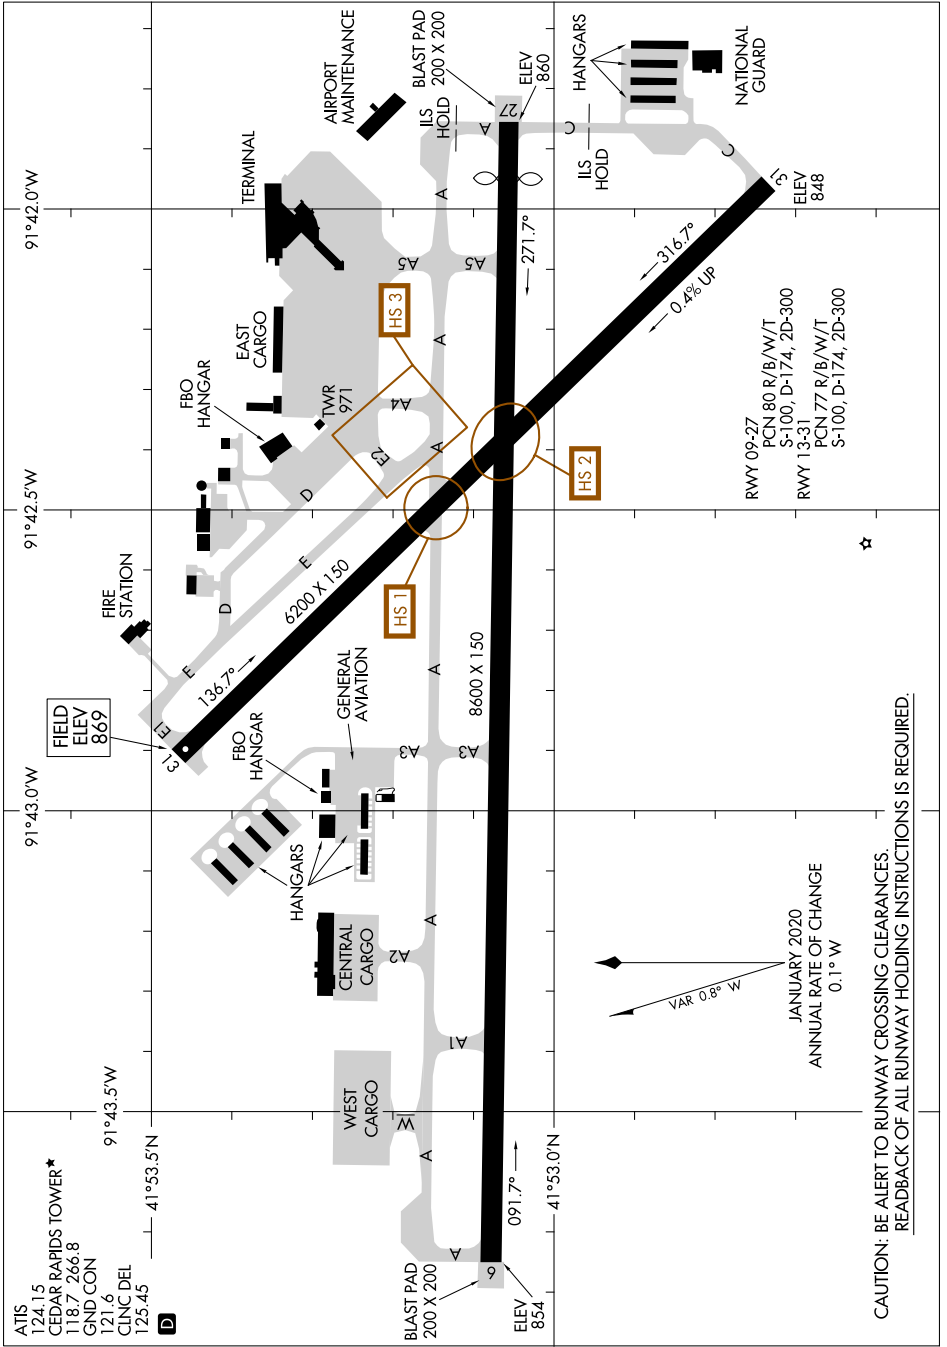

AIRPORT DIAGRAM

THE EASTERN IOWA (CID)
CEDAR RAPIDS, IOWA

AL-250 (FAA)

NC-3, 08 OCT 2020 to 05 NOV 2020

AIRPORT DIAGRAM

CEDAR RAPIDS, IOWA
THE EASTERN IOWA (CID)

NC-3, 08 OCT 2020 to 05 NOV 2020