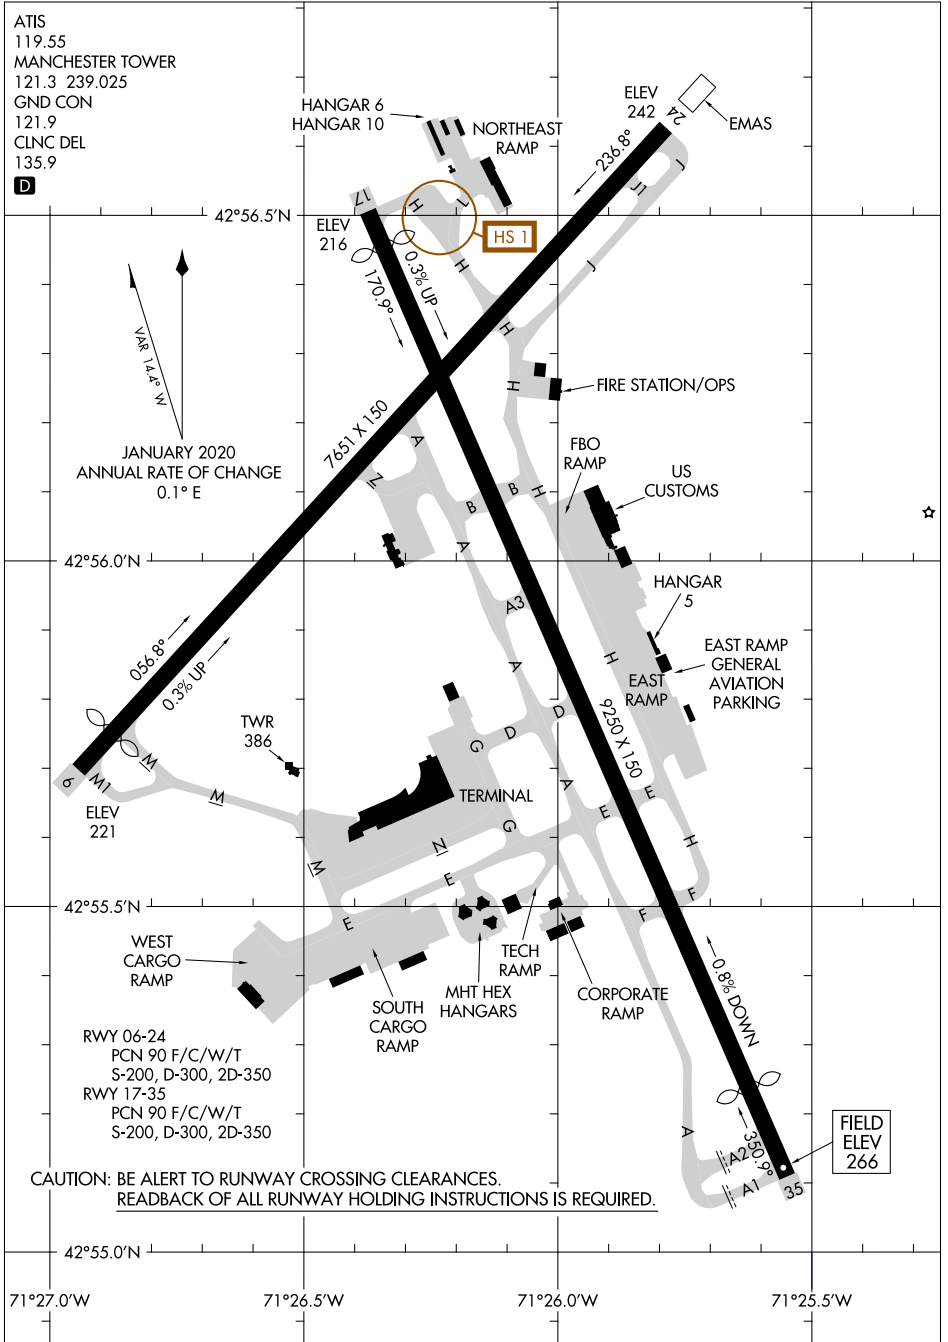

AIRPORT DIAGRAM

AL-246 (FAA)

MANCHESTER (MHT)
MANCHESTER, NEW HAMPSHIRE

ATIS 119.55
 MANCHESTER TOWER 121.3 239.025
 GND CON 121.9
 CLNC DEL 135.9
D

NE-1, 08 OCT 2020 to 05 NOV 2020

NE-1, 08 OCT 2020 to 05 NOV 2020

AIRPORT DIAGRAM

MANCHESTER, NEW HAMPSHIRE
MANCHESTER (MHT)