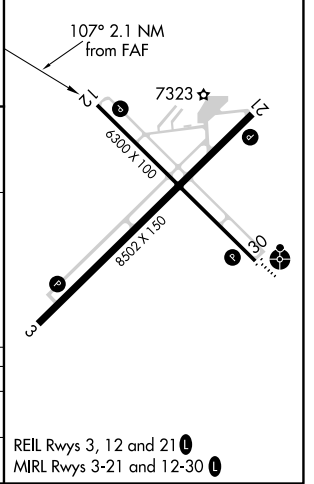

VOR/DME LAR 117.6 Chan 123	APP CRS 107°	Rwy Idg TDZE Apt Elev 6300 7275 7284
---	------------------------	--

VOR/DME RWY 12

LARAMIE RGNL (L.A.R.)

MISSED APPROACH: Climb to 7700 then climbing right turn to 9600 direct LAR VOR/DME and hold, continue climb-in-hold to 9600.

ASOS 135.475	DENVER CENTER 125.9 284.7	UNICOM 123.05 (CTAF)
------------------------	-------------------------------------	--------------------------------

ELEV 7284	TDZE 7275
-----------	-----------

CATEGORY	A	B	C	D
S-12	7580-1 305 (300-1)			
CIRCLING	7660-1 376 (400-1)	7740-1 456 (500-1)	7740-1½ 456 (500-1½)	7840-2 556 (600-2)