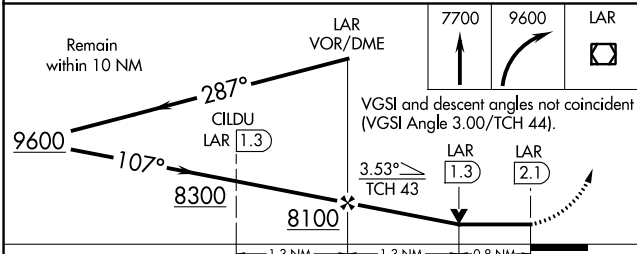

VOR/DME LAR 117.6 Chan 123	APP CRS 107°	Rwy Idg TDZE Apt Elev 6300 7275 7284
---	------------------------	--

VOR/DME RWY 12

LARAMIE RGNL (L.A.R.)

MISSED APPROACH: Climb to 7700 then climbing right turn to 9600 direct LAR VOR/DME and hold, continue climb-in-hold to 9600.

ASOS 135.475	DENVER CENTER 125.9 284.7	UNICOM 123.05 (CTAF)
------------------------	-------------------------------------	--------------------------------

ELEV 7284	TDZE 7275
-----------	-----------

CATEGORY	A	B	C	D
S-12	7580-1 305 (300-1)			
CIRCLING	7660-1 376 (400-1)	7740-1 456 (500-1)	7740-1½ 456 (500-1½)	7840-2 556 (600-2)