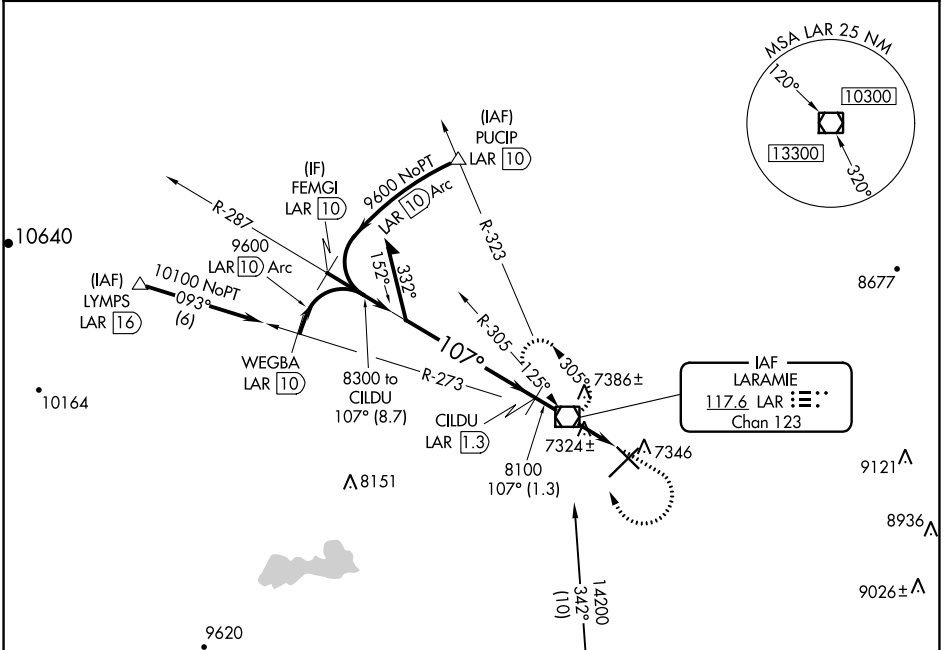

VOR/DME LAR 117.6 Chan 123	APP CRS 107°	Rwy Idg TDZE Apt Elev 6300 7275 7284
---	------------------------	--

VOR/DME RWY 12

LARAMIE RGNL (L.A.R.)

MISSED APPROACH: Climb to 7700 then climbing right turn to 9600 direct LAR VOR/DME and hold, continue climb-in-hold to 9600.

ASOS 135.475	DENVER CENTER 125.9 284.7	UNICOM 123.05 (CTAF)
------------------------	-------------------------------------	--------------------------------

ELEV 7284	TDZE 7275
-----------	-----------

CATEGORY	A	B	C	D
S-12	7580-1 305 (300-1)			
CIRCLING	7660-1 376 (400-1)	7740-1 456 (500-1)	7740-1½ 456 (500-1½)	7840-2 556 (600-2)

NW-1, 08 OCT 2020 to 05 NOV 2020

NW-1, 08 OCT 2020 to 05 NOV 2020