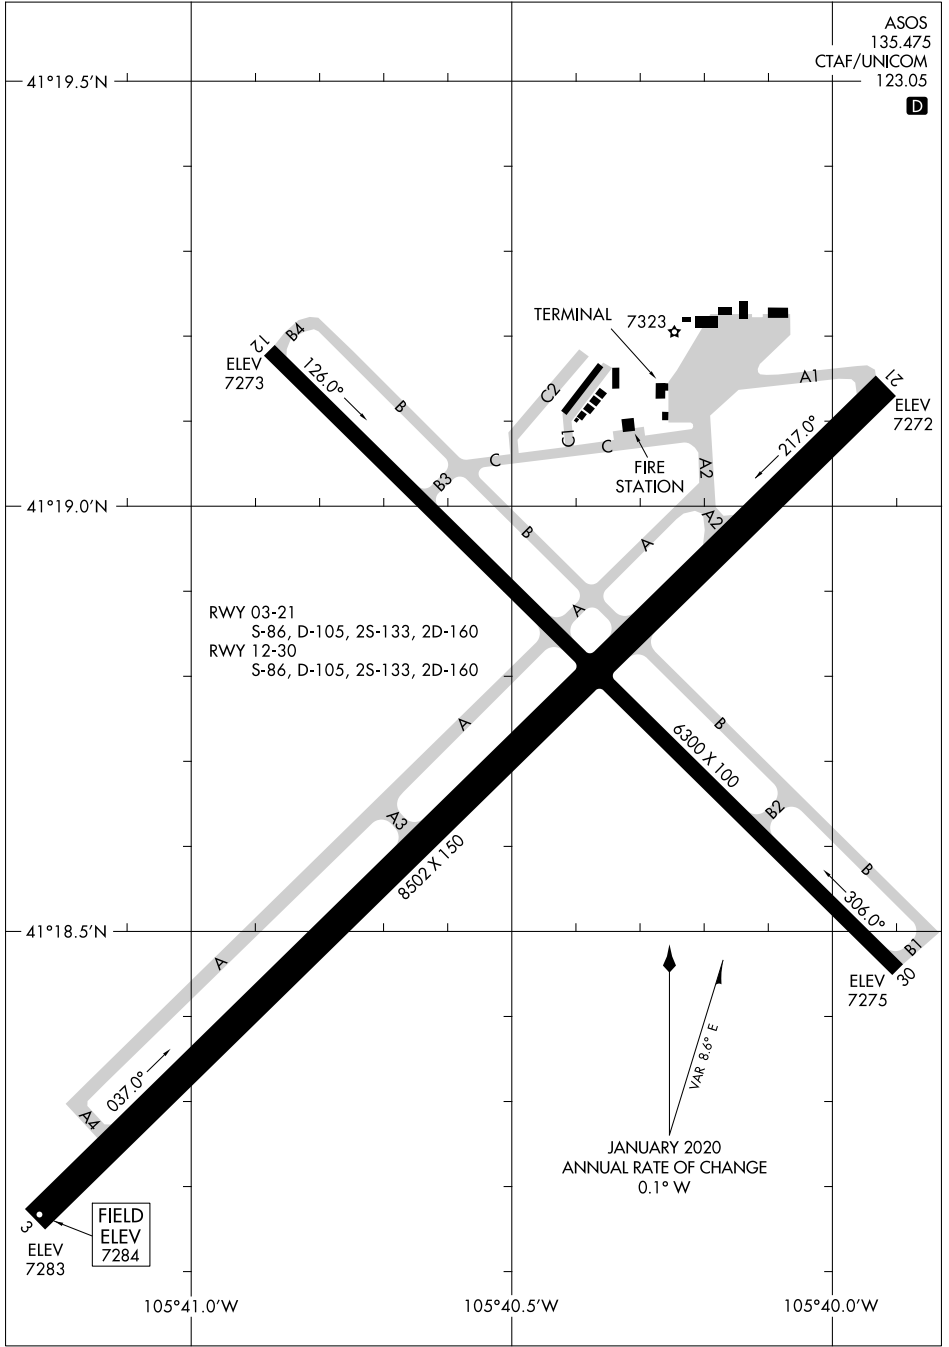

20086

AIRPORT DIAGRAM

AL-225 (FAA)

LARAMIE RGNL (LAR)
LARAMIE, WYOMING

ASOS
135.475
CTAF/UNICOM
123.05

NW-1, 08 OCT 2020 to 05 NOV 2020

NW-1, 08 OCT 2020 to 05 NOV 2020

AIRPORT DIAGRAM

20086

LARAMIE, WYOMING
LARAMIE RGNL (LAR)